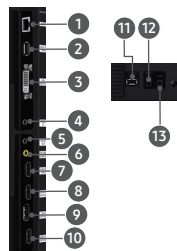

Connectivity

1. RJ45
2. USB 1 (1.0A)
3. DVI / MagicInfo In
4. RS232C In
5. RS232C Out
6. DVI / HDMI Audio In
7. HDMI In (Arc)
8. HDMI 2 In (Daisy Chain)
9. DP In (Daisy Chain In)
10. HDMI Out (Daisy Chain Out)
11. USB 2 (0.5A)
12. Audio Out
13. IR In