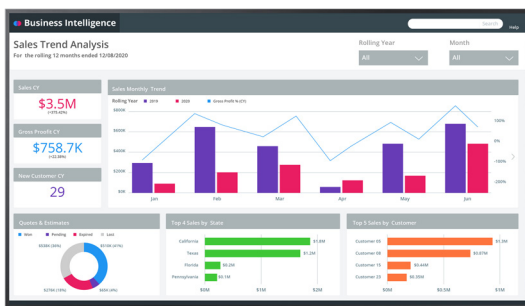

Big, bright, beautiful 4K audience messages.

Premium All-in-One 4K UHD Signage Display

Make sure every presentation, message and event is presented in its absolute best light. The stunning Samsung QM98T-B will impress beyond measure. With a full 98 inches of incredible 4K detail, this premium signage display solution accurately reproduces the most subtle shades and colors in lobbies, workrooms or anywhere you want to deliver a singular, immersive experience. And with 500 nits brightness and 24/7 runtime, you can easily deliver your messages even in brightly lit environments, day and night.