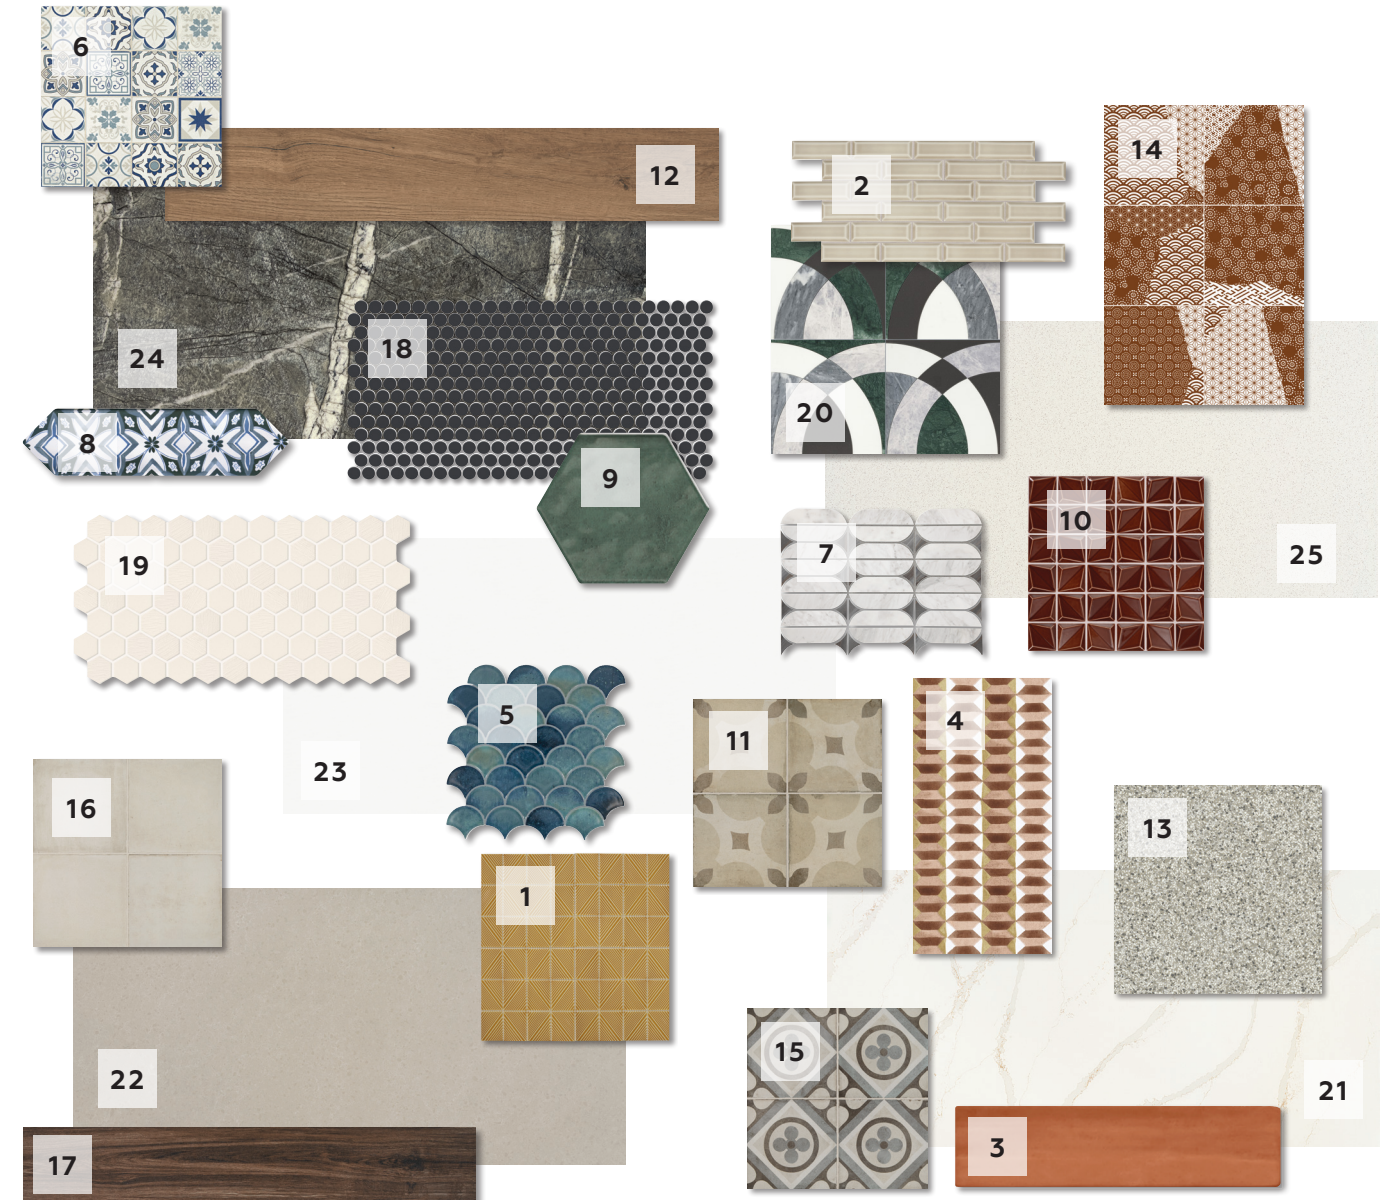

TREND TILE

TILE IN TREND SELECTIONS

1. Revalia™ Remix Mustard RV24	10. Artefino™ Vintage Saffron AR46 Floret Mosaic	19. Keystones™ Biscuit D317 2" Hexagon Mosaic
2. Revalia™ Remix Jubilee Beige RV10	11. Quartetto™ Warm Piccolo QU14	20. Eclessia Marble™ Cristallo Blend DA61 Arches
3. Artcrafted™ Cotto AC27	12. Acreage™ Stetson AC13	21. Purevana Mineral Surfaces® Calacatta Joule LQ05
4. Eforea™ Offset 1672	13. Modernist™ Soriano Clay MD87	22. Panoramic Porcelain Surfaces™ Manor White CM18
5. Miramo™ Aqua MR47	14. Kintsugi™ Rust X205	23. Natural Stone Slab Bravo Preto GO67
6. Sublimity™ Mindful Sequence SB63	15. Quartetto™ Cool Petalo QU23	24. One Quartz Surfaces® Heritage Greige OQ59
7. Perfit Mosaix™ Ashen Palissandro & Carrara White PT44	16. Quartetto™ Talco QU01	25. One Quartz Surfaces® Chipped Ice NQ91
8. Stagecraft™ Cameo Blue SC71	17. Saddle Brook™ Dark Walnut Creek SD15	
9. Mesmerist™ Allure MM33 Hexagon	18. Keystones™ Black D311 Penny Round Mosaic