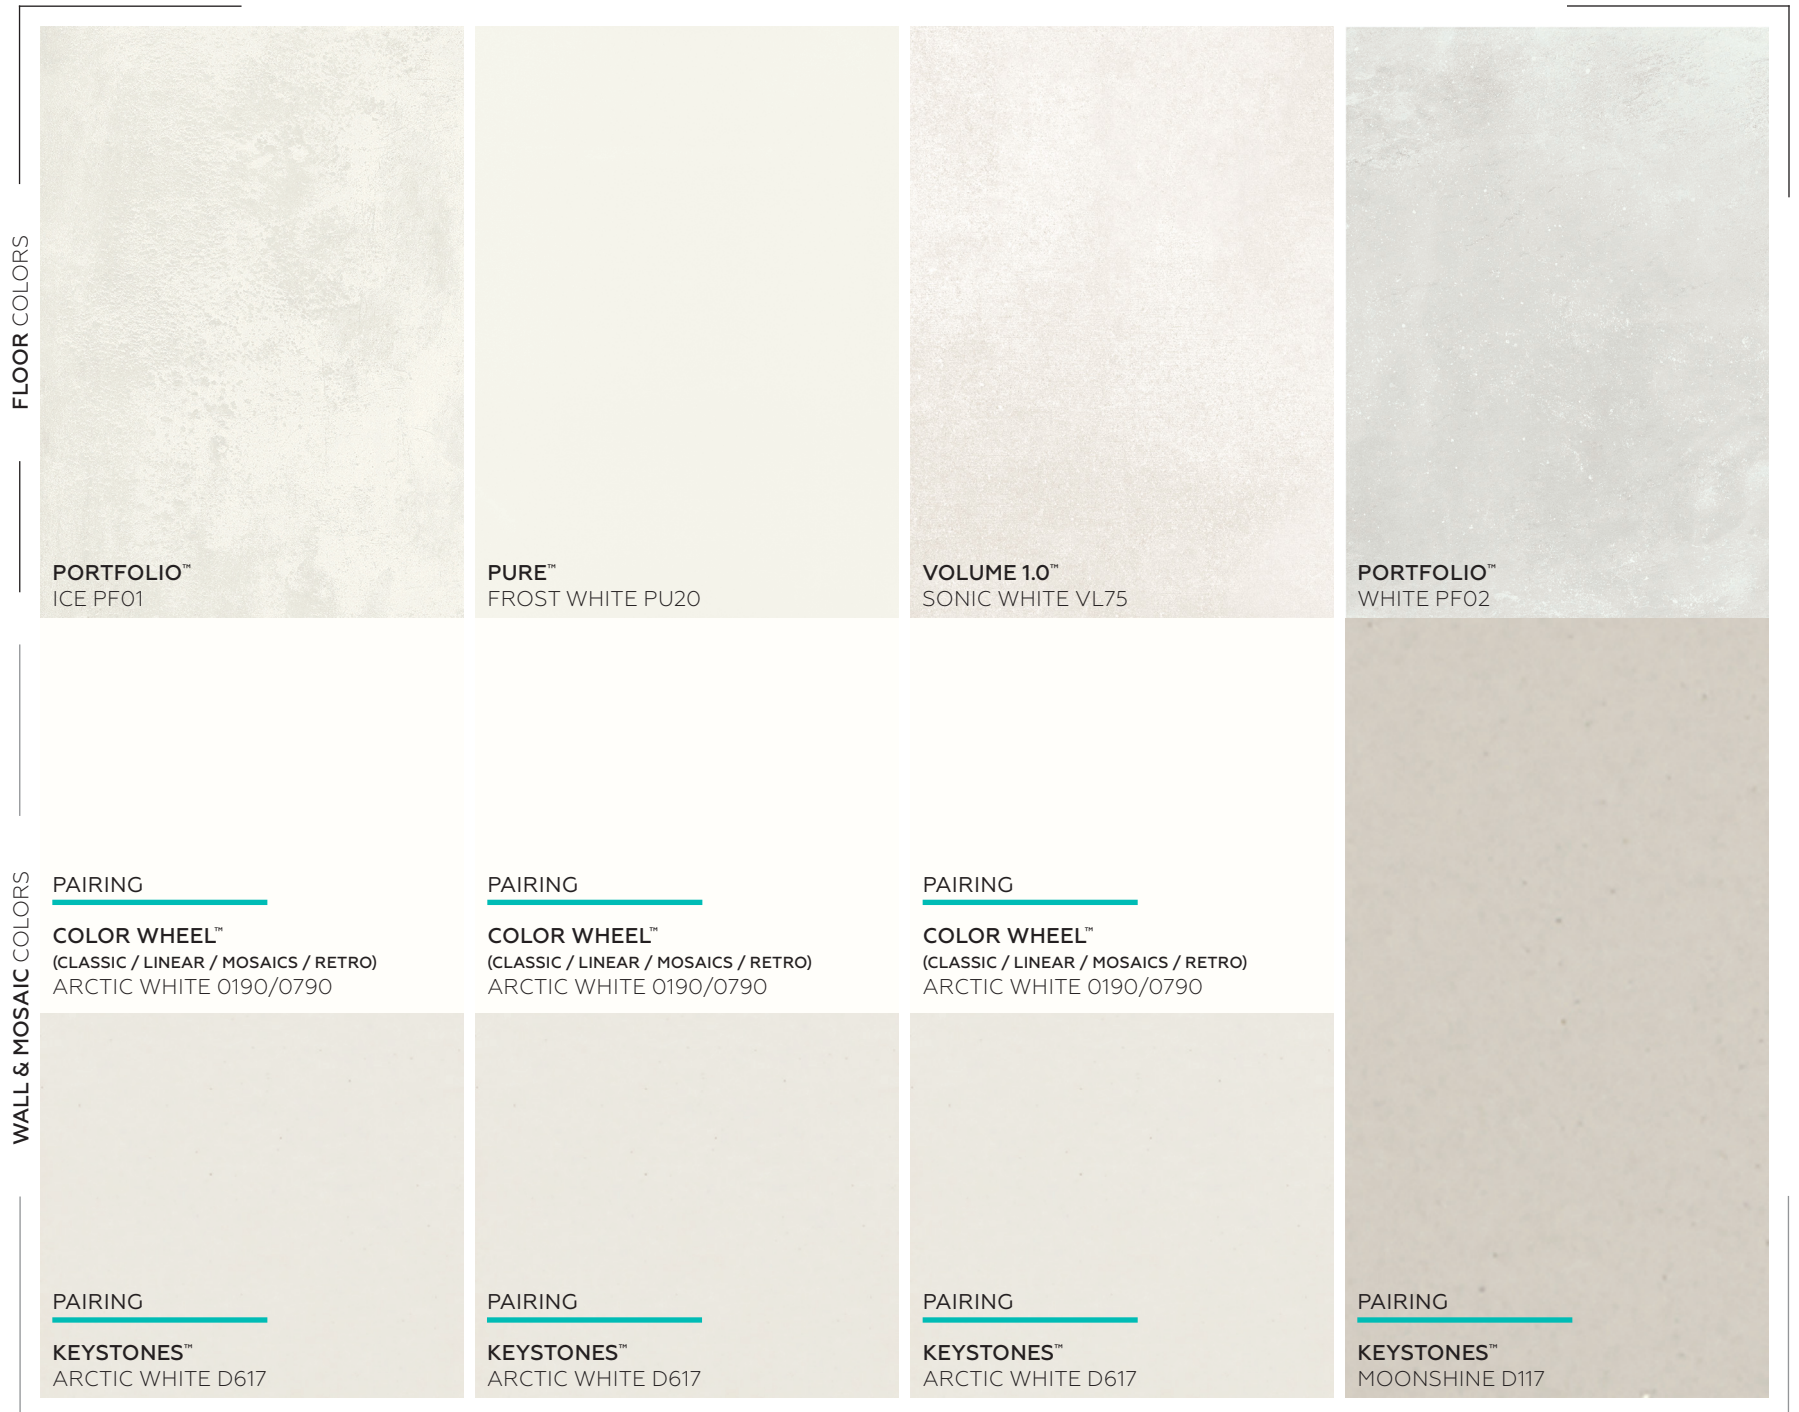

WHITES

COLOR PALETTE

Whites are the timeless canvas of design, bringing light, clarity, and a sense of endless possibility to any space. They invite serenity while letting every other color shine in perfect harmony.