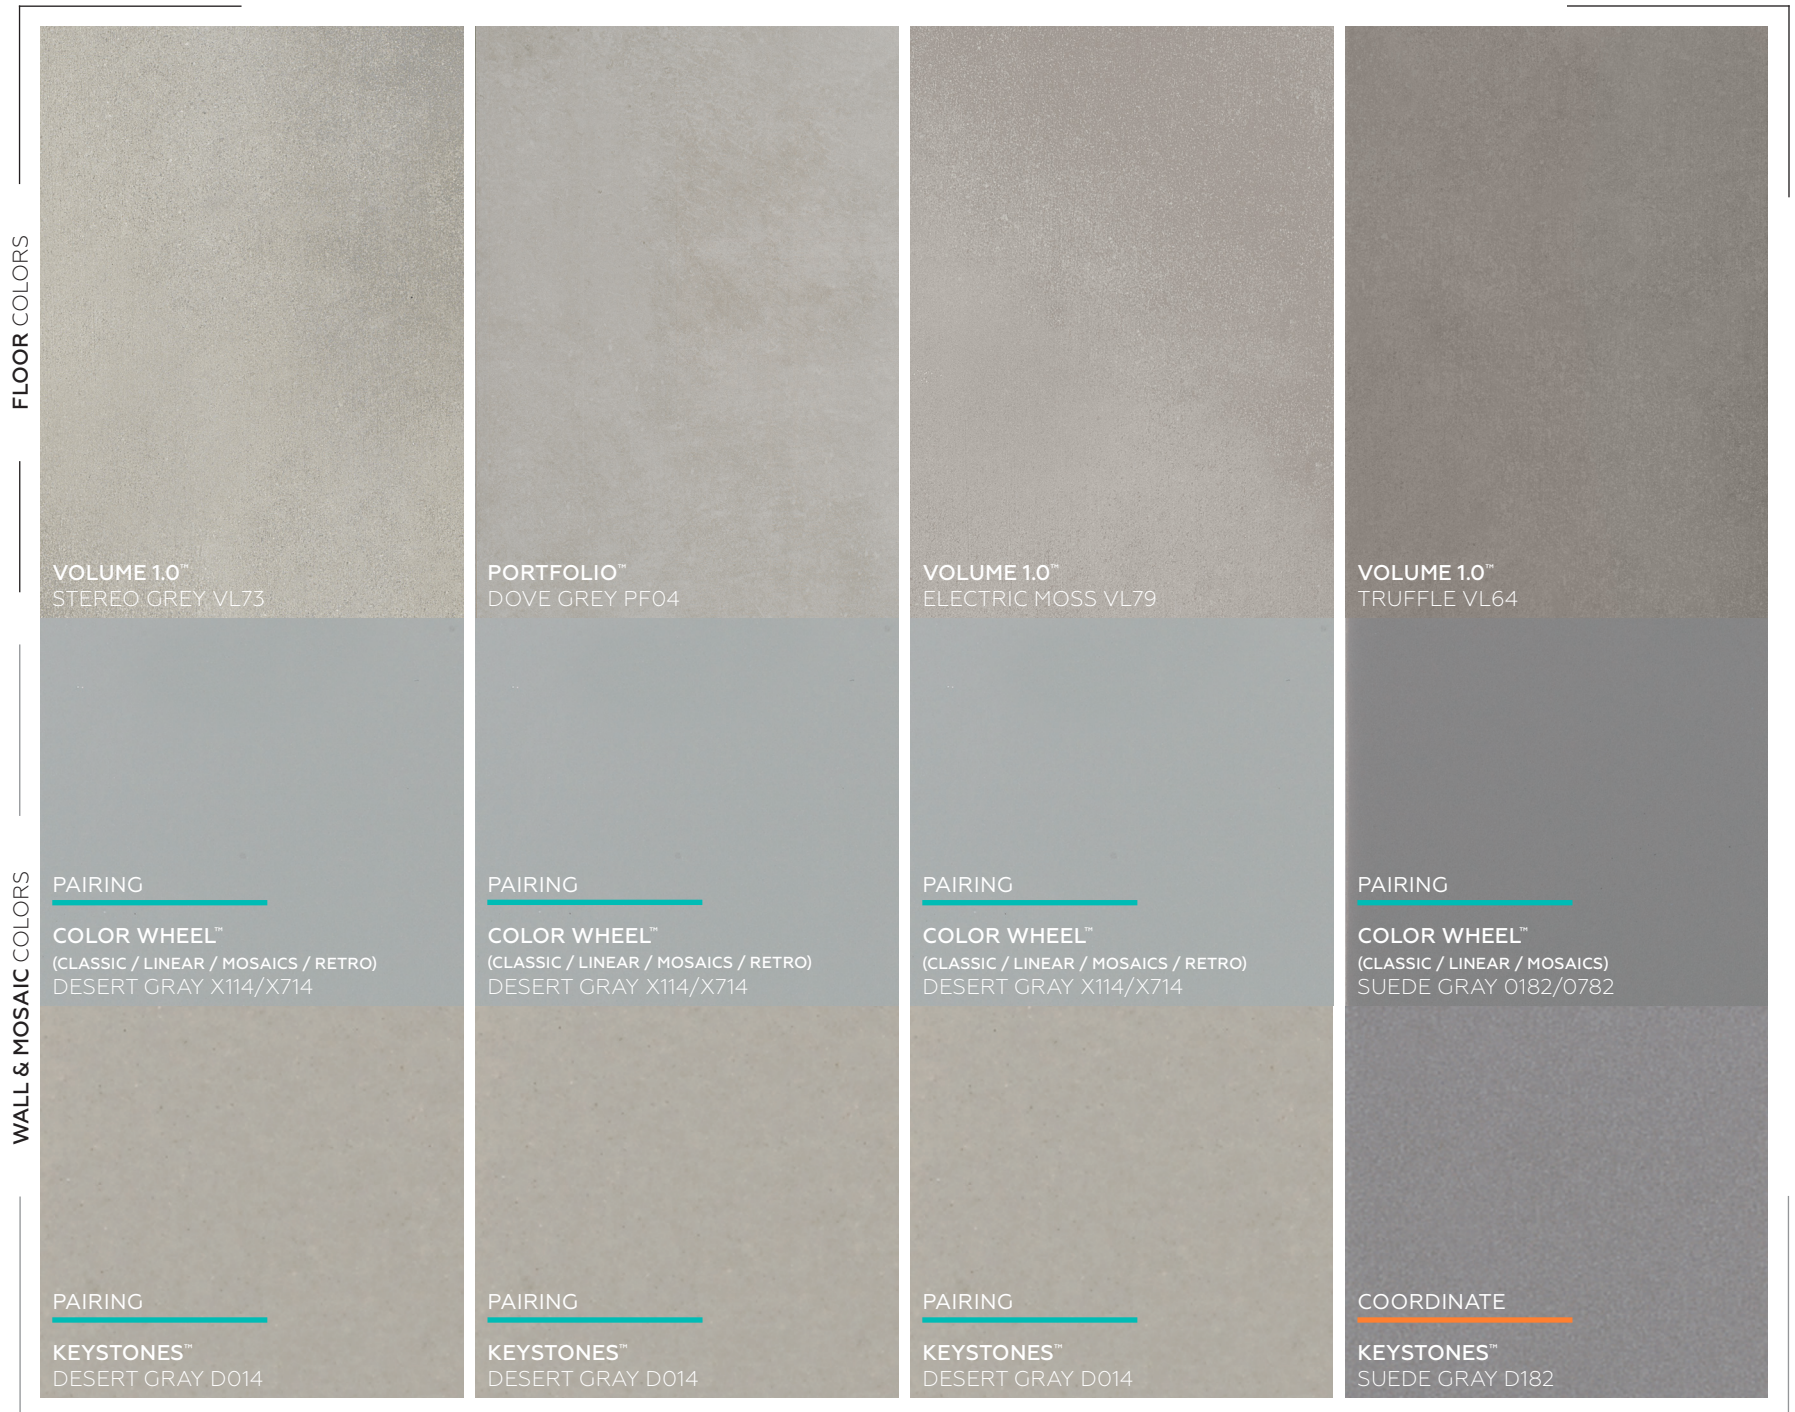

## COLOR PALETTE

Browns are rich, earthy, and endlessly grounding, like a warm embrace from nature itself. Their organic tones add depth and texture, making any space feel warm and welcoming.

	FLOOR COLORS		WALL & MOSAIC COLORS	
	<p><b>VOLUME 1.0™</b> ACCENT BROWN VL78</p>	<p><b>PORTFOLIO™</b> NOCE PF11</p>	<p><b>PORTFOLIO™</b> CHOCOLATE PF08</p>	<p><b>PORTFOLIO™</b> FANGO PF03</p>
	<p>PAIRING</p> <hr/> <p><b>COLOR WHEEL™</b> (CLASSIC) ELEMENT TAN 0166/0766</p>			
	<p>PAIRING</p> <hr/> <p><b>COLOR WHEEL™</b> (CLASSIC) ARTISAN BROWN 0144/0744</p>	<p>COORDINATE</p> <hr/> <p><b>COLOR WHEEL™</b> (CLASSIC) ELEMENTAL TAN 0166/0766</p>	<p>PAIRING</p> <hr/> <p><b>COLOR WHEEL™</b> (CLASSIC) ARTISAN BROWN 0144/0744</p>	<p>PAIRING</p> <hr/> <p><b>COLOR WHEEL™</b> (CLASSIC) ARTISAN BROWN 0144/0744</p>
	<p>PAIRING</p> <hr/> <p><b>KEYSTONES™</b> ELEMENTAL TAN D166</p>			
	<p>PAIRING</p> <hr/> <p><b>KEYSTONES™</b> ARTISAN BROWN D144</p>	<p>COORDINATE</p> <hr/> <p><b>KEYSTONES™</b> ELEMENTAL TAN D166</p>	<p>PAIRING</p> <hr/> <p><b>KEYSTONES™</b> ARTISAN BROWN D144</p>	<p>PAIRING</p> <hr/> <p><b>KEYSTONES™</b> ARTISAN BROWN D144</p>

## COLOR PALETTE

Greys are the chic chameleons of the design world, effortlessly bridging bold and soft tones. They add sleek sophistication and modern edge, making them the ultimate neutral companion.