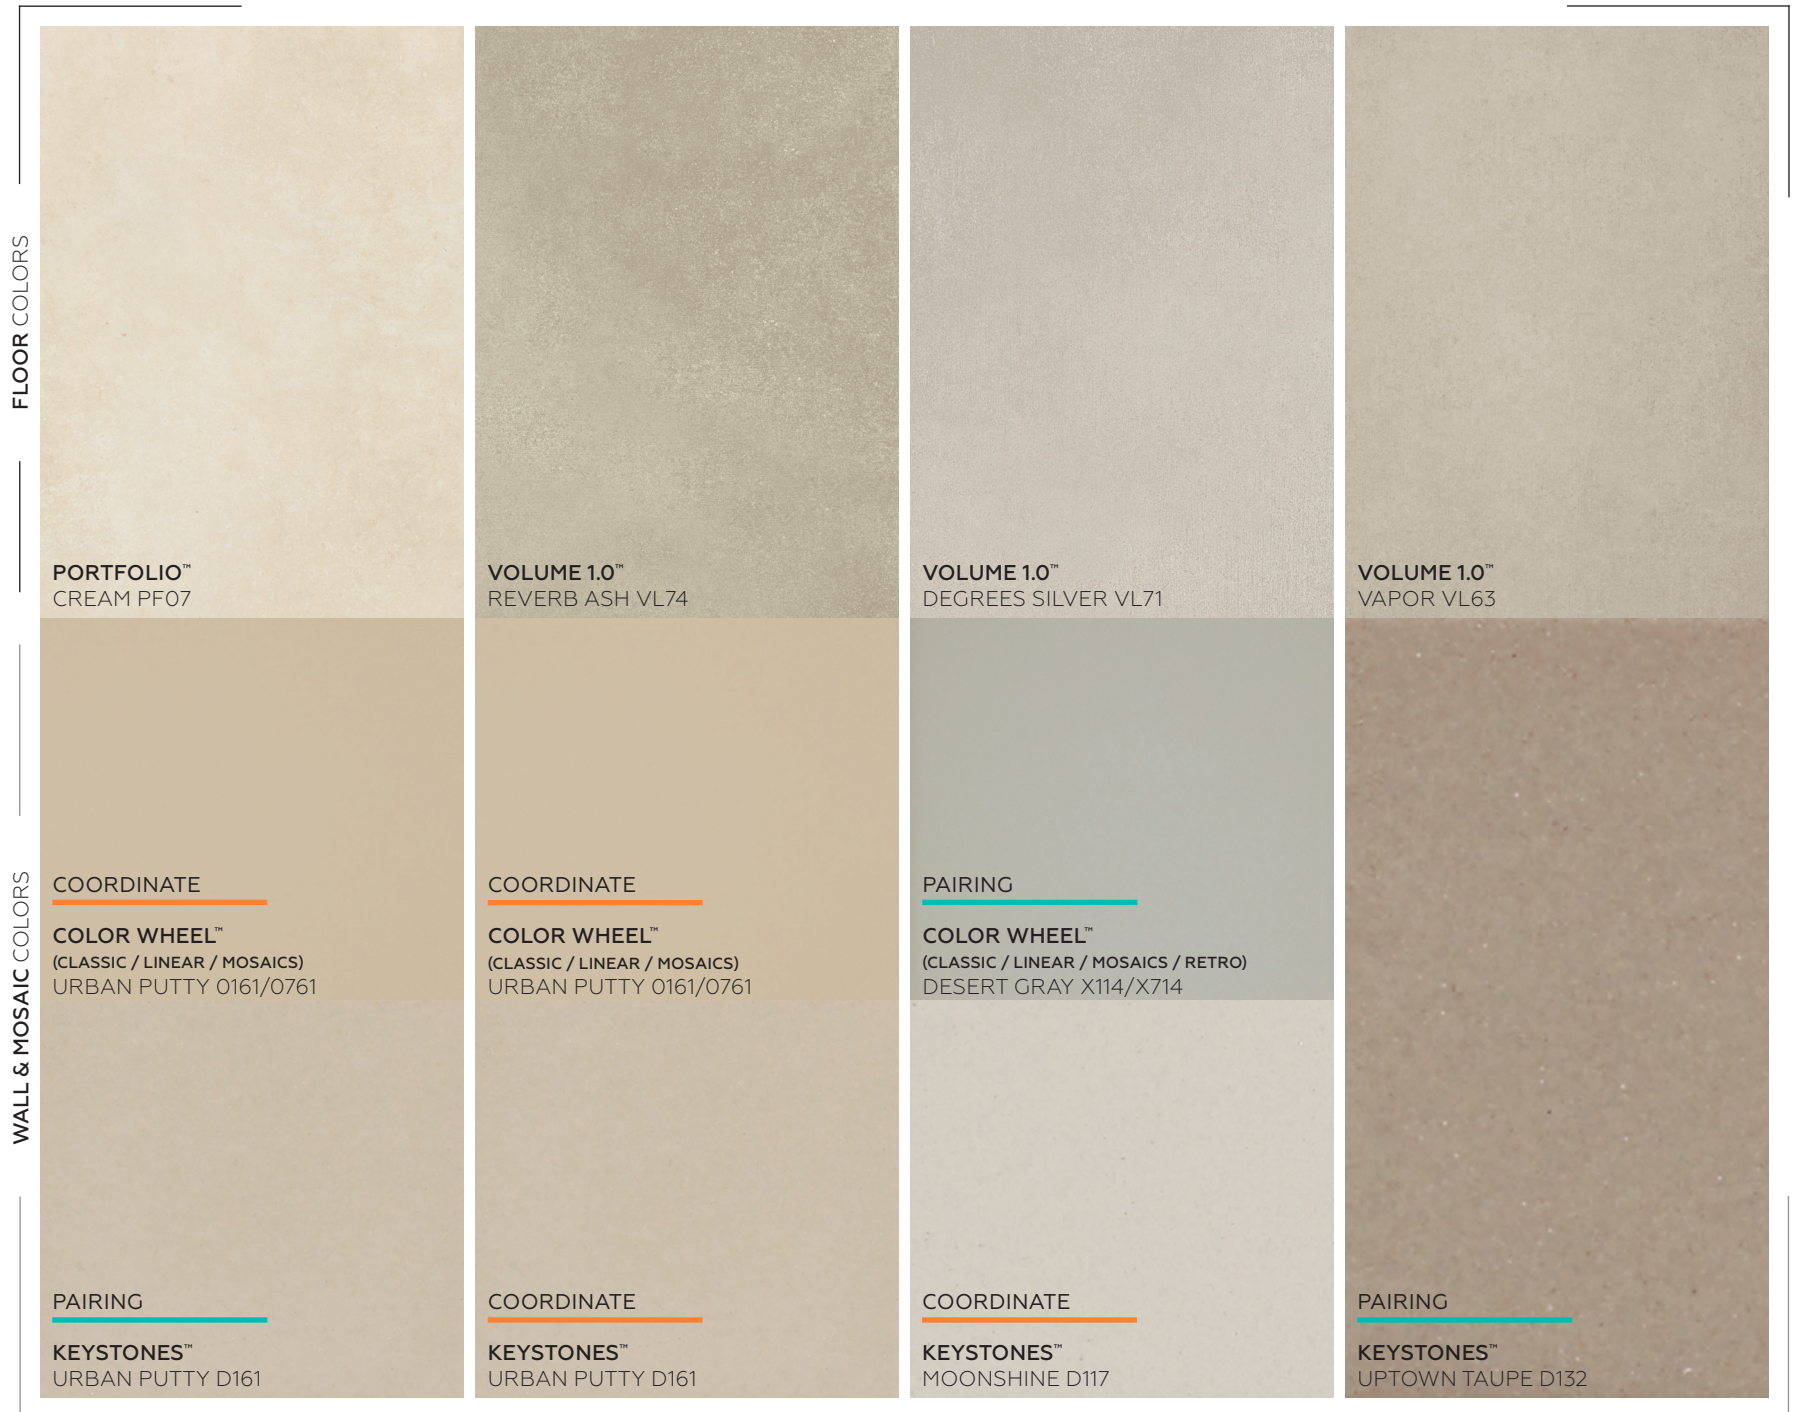

TAUPES

COLOR PALETTE

Beiges are the softer, cozier cousin of white, wrapping spaces in a warm, buttery glow. They blend effortlessly with bold and muted tones alike, creating a comforting and versatile backdrop.