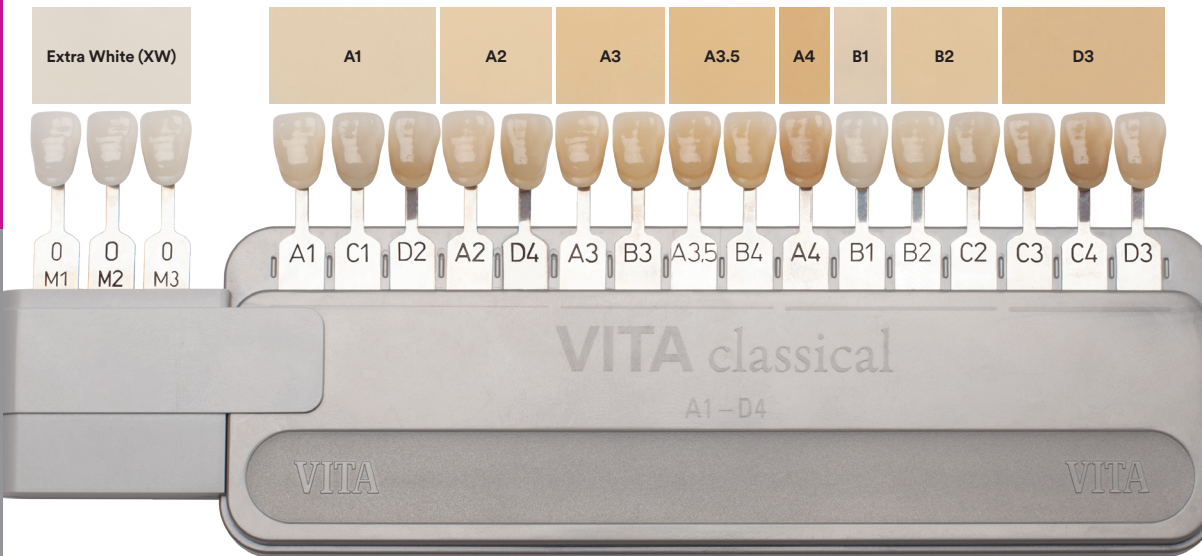

Filtek™

Universal Restorative

Shade selection guide

...choose this shade
of 3M™ Filtek™
Universal Restorative*

If the VITA shade is...

 **3M.co.uk/dental**

 **0800 626 578**

 **OralCareUK@mmm.com**