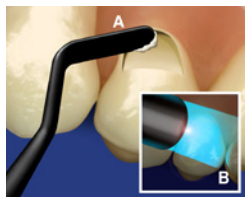

One Bulk Fill Restorative

Anterior Restorations

1

2

3

4

5

6