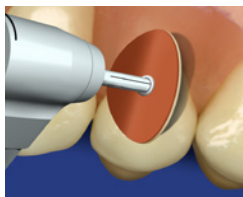

One Bulk Fill Restorative

Anterior Restorations

1

2

3

4

5

6

One Bulk Fill Restorative

Anterior Restorations

| Restoration Type | Increment Depth | Halogen Lights (with output of 550-1000 mW/cm ²) | LED Lights (with output 1000- 2000 mW/cm ²) |
|------------------|-----------------|--|---|
| Anterior | ≤ 3 mm. | 20 sec. | 10 sec. |