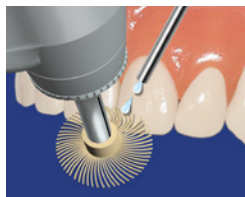

One Bulk Fill Restorative

Anterior Restorations

1

2

3

4

5

6

One Bulk Fill Restorative

Anterior Restorations

| Restoration Type | Increment Depth | Halogen Lights (with output of 550-1000 mW/cm ²) | LED Lights (with output 1000- 2000 mW/cm ²) |
|------------------|-----------------|--|---|
| Anterior | ≤ 3 mm. | 20 sec. | 10 sec. |