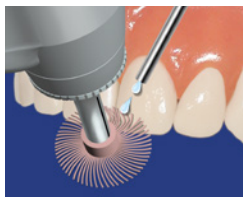

One Bulk Fill Restorative

Anterior Restorations

1

2

3

4

5

6

One Bulk Fill Restorative

Anterior Restorations

| Restoration Type | Increment Depth | Halogen Lights (with output of 550-1000 mW/cm ²) | LED Lights (with output 1000- 2000 mW/cm ²) |
|------------------|-----------------|--|---|
| Anterior | ≤ 3 mm. | 20 sec. | 10 sec. |