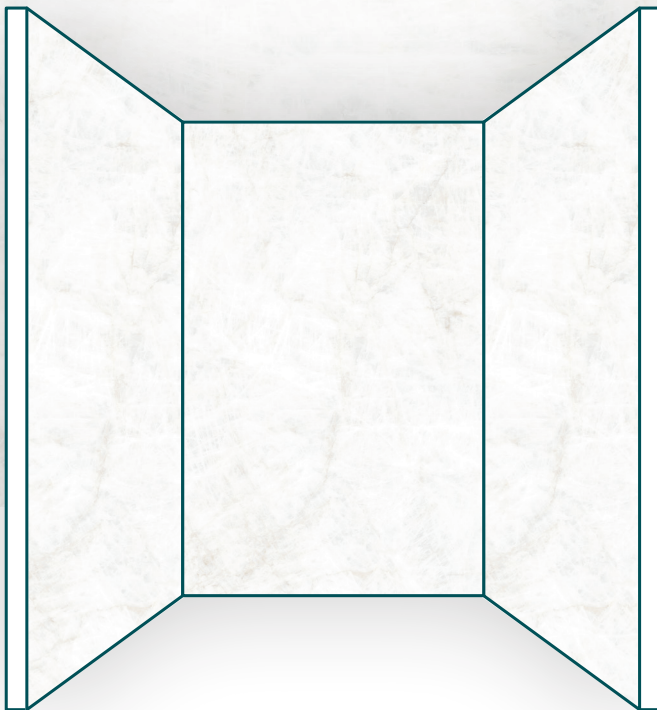

AVAILABLE SIZES

6mm – Glossy | 48 x 96
Bookmatch available

OPALITE CM55

Opalite presents a soft white marble look with gentle, flowing variation. Its light tonality creates a bright, versatile foundation, delivering a refined surface with subtle movement.

LEFT & RIGHT:

48" x 96"

CENTER WALL:

48" x 96"