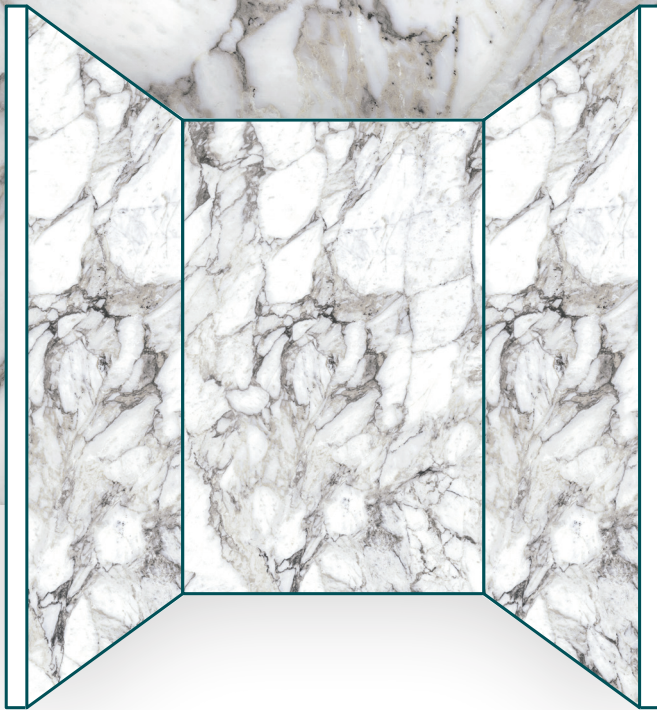

**LEFT & RIGHT:**

48" x 96"

**CENTER WALL:**

48" x 96"

MARBLE LOOK

**AVAILABLE SIZES**

6mm – Glossy | 48 x 96  
Bookmatch available