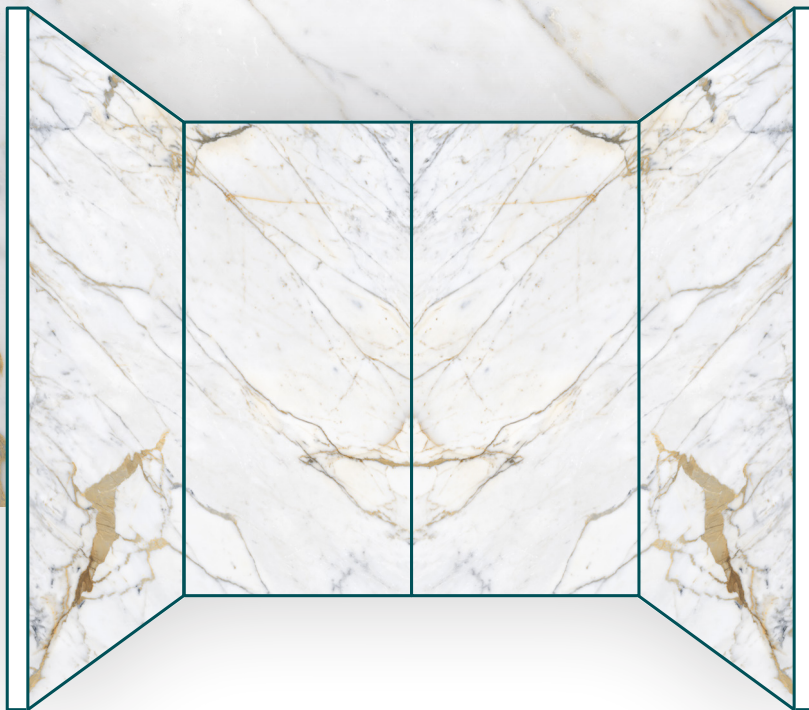

AVAILABLE SIZES

6mm – Glossy | 48 x 96

Bookmatch available

*Coordinates with Panoramic Duet™ Tile Series

DIAMOND MINE CM12

Diamond Mine features a warm white marble look accented by soft grey and gold veining. The natural variation and gentle movement create depth while maintaining a clean, elegant surface suited for both contemporary and classic interiors.

LEFT & RIGHT:

48" x 96"

CENTER WALL:

48" x 96"