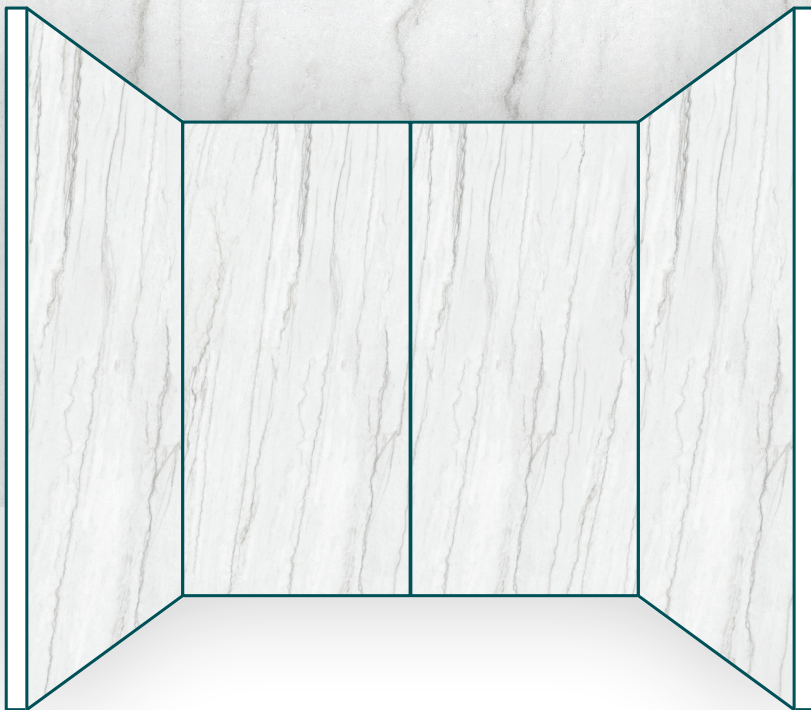

AVAILABLE SIZES

6mm – Matte | 48 x 96

SELENITE CM51

Selenite reveals a light, neutral surface defined by subtle linear texture. Its soft variation and calm tone provide a clean, contemporary foundation with gentle depth.

LEFT & RIGHT:

48" x 96"

CENTER WALL:

48" x 96"