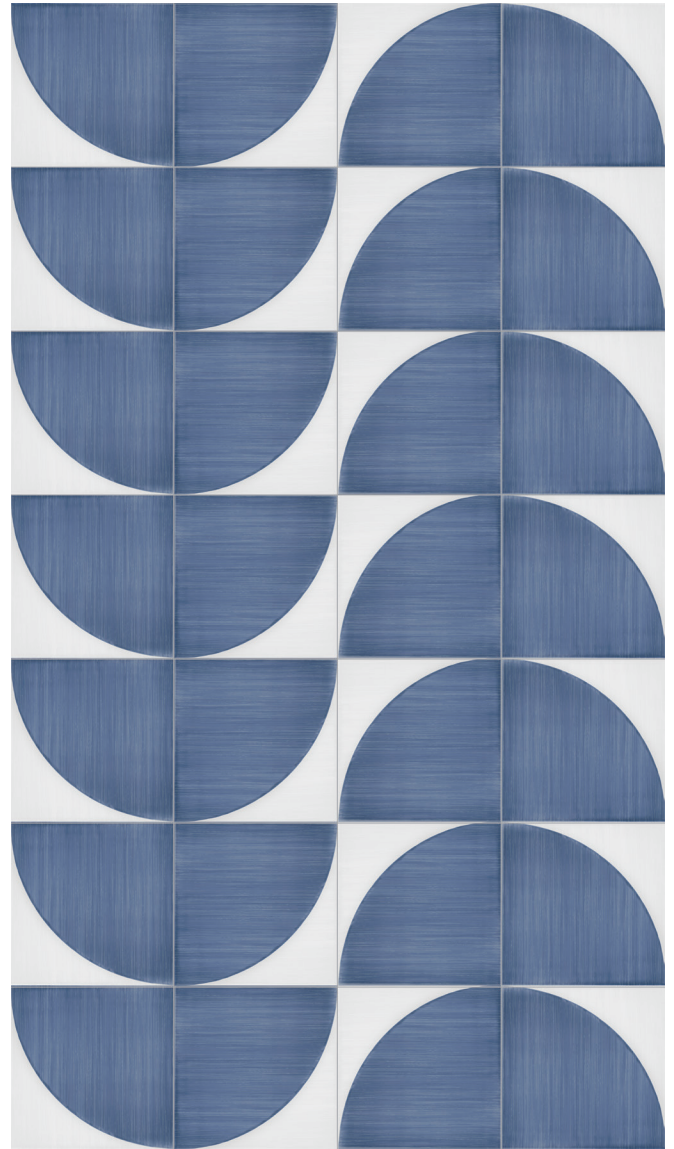

FLOOR TILE

SR20 Bianco (4 pieces)

SR21 Blu (4 pieces)

SR22 Nero (4 pieces)

DECO TILE

SR23 Blu Triangle (4 Pieces)

SR24 Blu Convex (4 Pieces)

SR25 Blu Crescent (4 Pieces)

SR26 Nero Triangle (4 Pieces)

SR27 Nero Convex (4 Pieces)

SR28 Nero Crescent (4 Pieces)

STANDARD PATTERNS

SR24 Blu Convex

SR25 Blu Crescent

SR24 Blu Convex

SR25 Blu Crescent

STANDARD PATTERNS

SR24 Blu Convex

SR25 Blu Crescent

SR24 Blu Convex

SR25 Blu Crescent

STANDARD PATTERNS

SR24 Blu Convex

SR25 Blu Crescent

SR24 Blu Convex

SR25 Blu Crescent

STANDARD PATTERNS

SR24 Blu Convex

SR25 Blu Crescent

SR24 Blu Convex

STANDARD PATTERNS

SR23 Blu Triangle