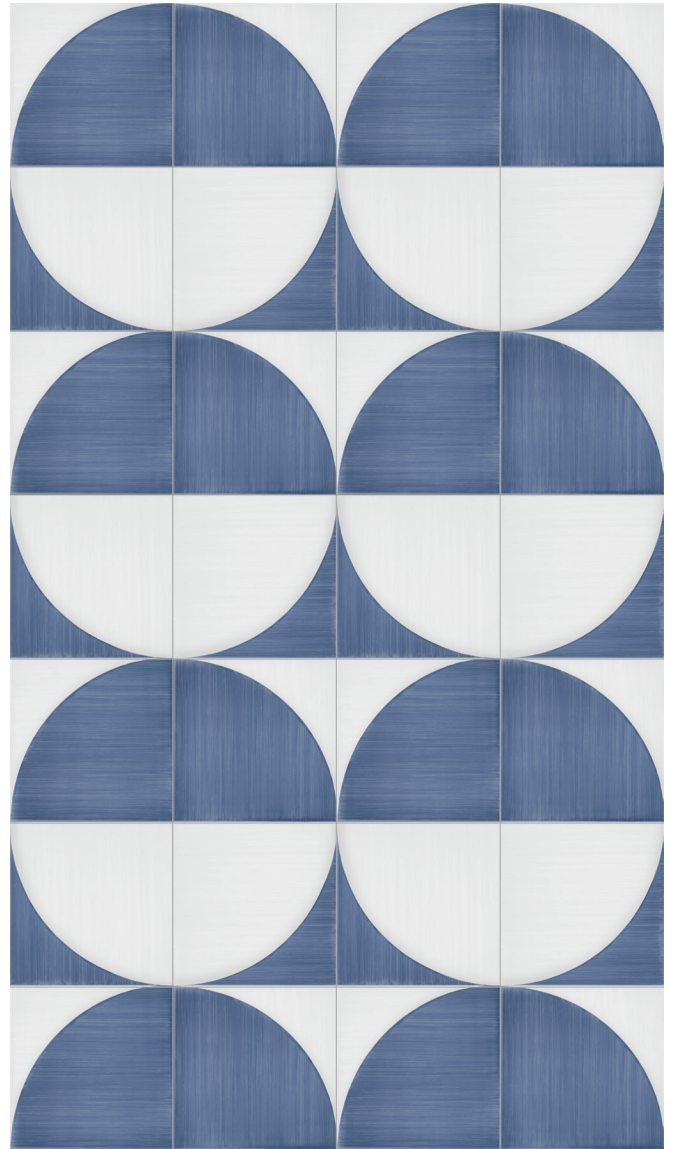

FLOOR TILE

SR20 Bianco (4 pieces)

SR21 Blu (4 pieces)

SR22 Nero (4 pieces)

DECO TILE

SR23 Blu Triangle (4 Pieces)

SR24 Blu Convex (4 Pieces)

SR25 Blu Crescent (4 Pieces)

SR26 Nero Triangle (4 Pieces)

SR27 Nero Convex (4 Pieces)

SR28 Nero Crescent (4 Pieces)

STANDARD PATTERNS

SR24 Blu Convex

SR25 Blu Crescent

SR24 Blu Convex

SR25 Blu Crescent

STANDARD PATTERNS

SR24 Blu Convex

SR25 Blu Crescent

SR24 Blu Convex

SR25 Blu Crescent

STANDARD PATTERNS

SR24 Blu Convex

SR25 Blu Crescent

SR24 Blu Convex

SR25 Blu Crescent

STANDARD PATTERNS

SR24 Blu Convex

SR25 Blu Crescent

SR24 Blu Convex

STANDARD PATTERNS

SR23 Blu Triangle