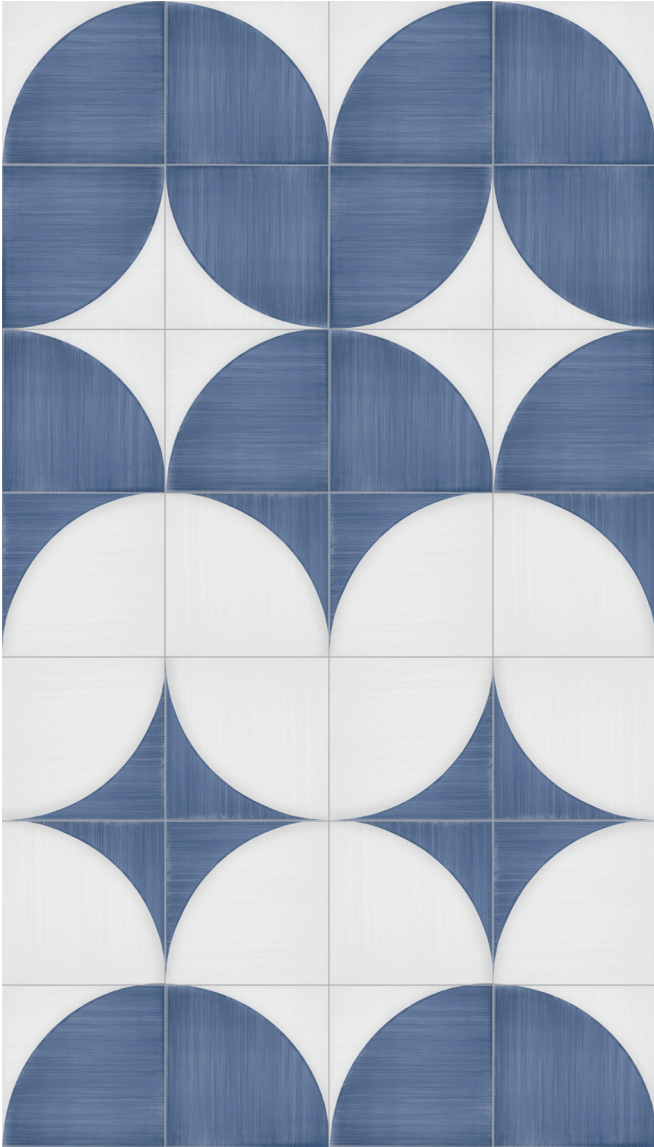

FLOOR TILE

SR20 Bianco (4 pieces)

SR21 Blu (4 pieces)

SR22 Nero (4 pieces)

DECO TILE

SR23 Blu Triangle (4 Pieces)

SR24 Blu Convex (4 Pieces)

SR25 Blu Crescent (4 Pieces)

SR26 Nero Triangle (4 Pieces)

SR27 Nero Convex (4 Pieces)

SR28 Nero Crescent (4 Pieces)

STANDARD PATTERNS

SR24 Blu Convex

SR25 Blu Crescent

SR24 Blu Convex

SR25 Blu Crescent

STANDARD PATTERNS

SR24 Blu Convex

SR25 Blu Crescent

SR24 Blu Convex

SR25 Blu Crescent

STANDARD PATTERNS

SR24 Blu Convex

SR25 Blu Crescent

SR24 Blu Convex

SR25 Blu Crescent

STANDARD PATTERNS

SR24 Blu Convex

SR25 Blu Crescent

SR24 Blu Convex

STANDARD PATTERNS

SR23 Blu Triangle