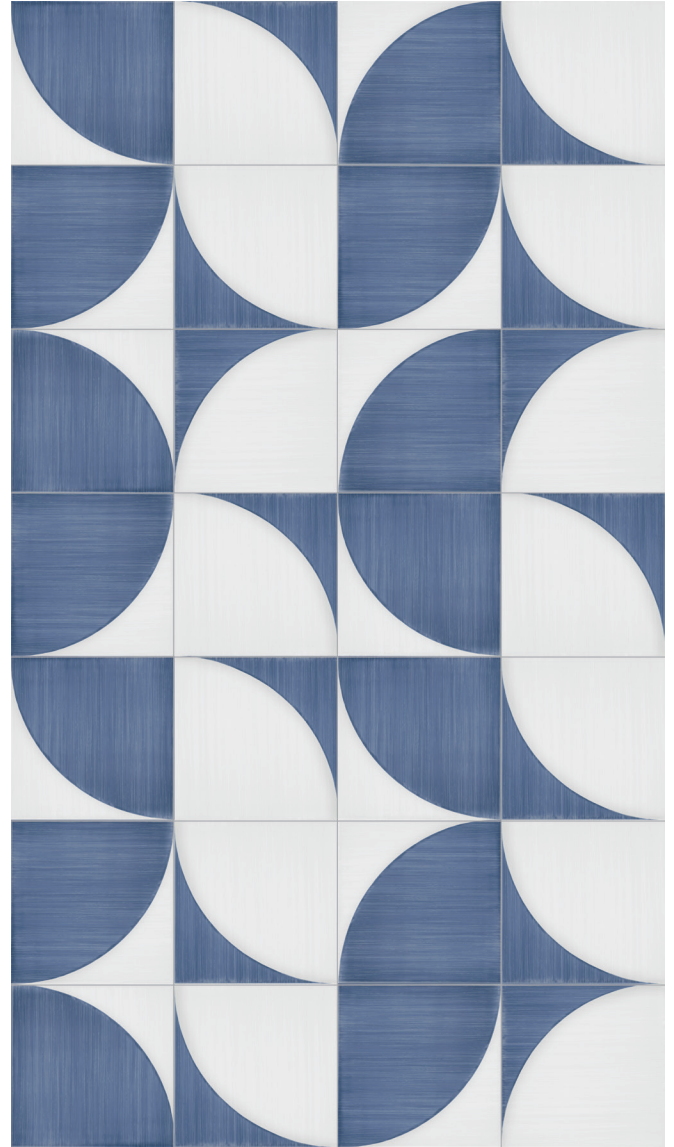

FLOOR TILE

SR20 Bianco (4 pieces)

SR21 Blu (4 pieces)

SR22 Nero (4 pieces)

DECO TILE

SR23 Blu Triangle (4 Pieces)

SR24 Blu Convex (4 Pieces)

SR25 Blu Crescent (4 Pieces)

SR26 Nero Triangle (4 Pieces)

SR27 Nero Convex (4 Pieces)

SR28 Nero Crescent (4 Pieces)

STANDARD PATTERNS

SR24 Blu Convex

SR25 Blu Crescent

SR24 Blu Convex

SR25 Blu Crescent

STANDARD PATTERNS

SR24 Blu Convex

SR25 Blu Crescent

SR24 Blu Convex

SR25 Blu Crescent

STANDARD PATTERNS

SR24 Blu Convex

SR25 Blu Crescent

SR24 Blu Convex

SR25 Blu Crescent

STANDARD PATTERNS

SR24 Blu Convex

SR25 Blu Crescent

SR24 Blu Convex

STANDARD PATTERNS

SR23 Blu Triangle