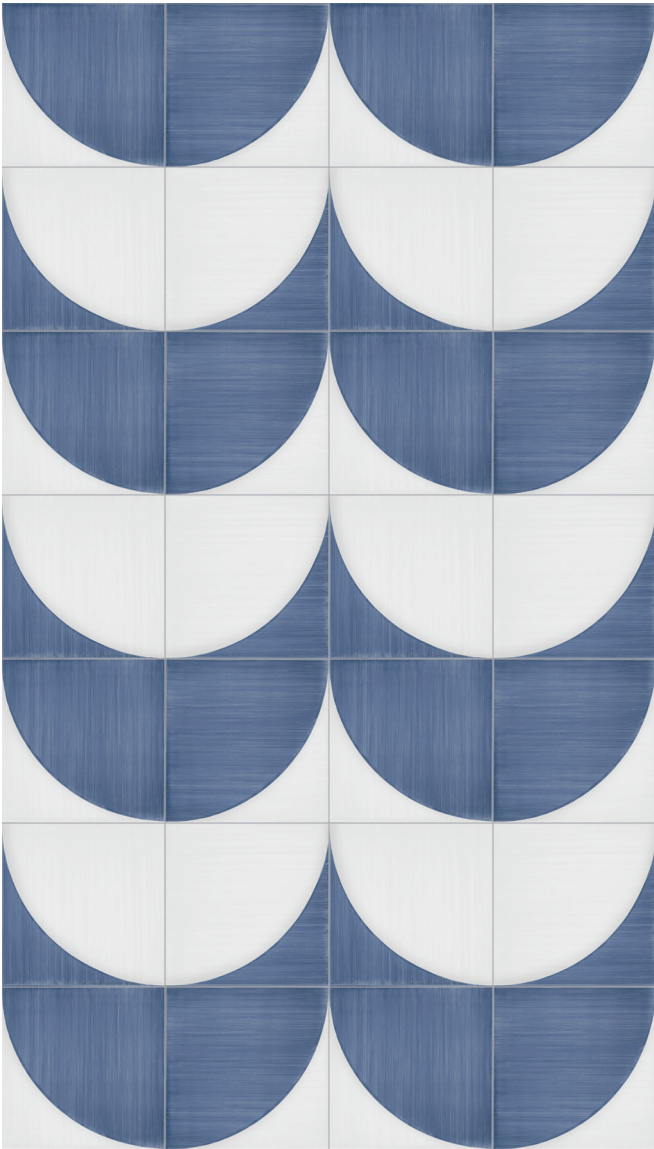

FLOOR TILE

SR20 Bianco (4 pieces)

SR21 Blu (4 pieces)

SR22 Nero (4 pieces)

DECO TILE

SR23 Blu Triangle (4 Pieces)

SR24 Blu Convex (4 Pieces)

SR25 Blu Crescent (4 Pieces)

SR26 Nero Triangle (4 Pieces)

SR27 Nero Convex (4 Pieces)

SR28 Nero Crescent (4 Pieces)

STANDARD PATTERNS

SR24 Blu Convex

SR25 Blu Crescent

SR24 Blu Convex

SR25 Blu Crescent

STANDARD PATTERNS

SR24 Blu Convex

SR25 Blu Crescent

SR24 Blu Convex

SR25 Blu Crescent

STANDARD PATTERNS

SR24 Blu Convex

SR25 Blu Crescent

SR24 Blu Convex

SR25 Blu Crescent

STANDARD PATTERNS

SR24 Blu Convex

SR25 Blu Crescent

SR24 Blu Convex

STANDARD PATTERNS

SR23 Blu Triangle