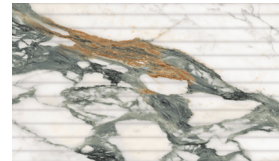

ED73 Vireo Balmain