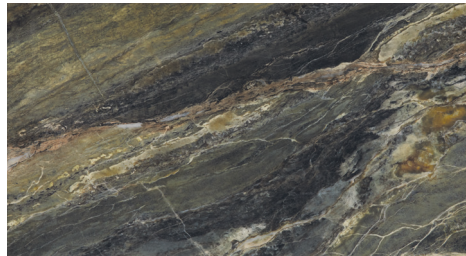

MARBLE LOOK

NOT APPLICABLE FOR ALL PRODUCTS IN THIS SERIES. SEE CHARTS FOR FULL PRODUCT DETAILS.

COLORBODY™ PORCELAIN FLOOR TILE

ED70 Wintour Ivory

ED71 Mirabella Gold

ED72 Bardot Noir

ED73 Vireo Balmain

ED74 Emerald Cavalli