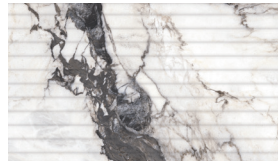

ED72 Bardot Noir