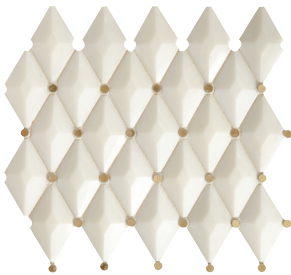

CASTELLINA™
A COLLECTION OF MOSAICS WITH STONE, METAL & PORCELAIN ELEMENTS

MARAZZI

DARE TO BE BOLD™

NATURAL STONE

CASTELLINA™

Step into the realm of luxury and sophistication with Castellina, embodying a fusion of three distinct material types, natural stone, porcelain and metal accents. From classic mosaic patterns like the elongated hex mosaic to more intricate designs such as the baroque white & brass mosaic, this series provides a variety of striking shapes that effortlessly elevates any setting. Castellina is sure to captivate the eye and inspire the imagination.

COVER PHOTO: BAROQUE WHITE AND BRASS
ABOVE PHOTO: HARLEQUIN WHITE AND BRASS

NATURAL STONE

FINISHES: HONED | POLISHED

USAGE

MATERIAL

PRICING

SPECIAL FEATURES

NATURAL STONE

NOT APPLICABLE FOR ALL PRODUCTS IN THIS SERIES. SEE CHARTS FOR FULL PRODUCT DETAILS.

STONE MOSAIC

CT54 Trellis
White and Gray
14 x 12 Sheet

CT56 Linear Hex
White and Gray
15 x 13 Sheet

CT57 Linear Hex
Beige and Gray
15 x 13 Sheet

STONE & METAL MOSAIC

CT58 Harlequin
White and Brass
13 x 12 Sheet

CT59 Baroque
White and Brass
16 x 14 Sheet

CT61 Basilica
White and Steel
15 x 13 Sheet

STONE & PORCELAIN MOSAIC

CT66 Modern Arabesque
White and Midnight Gray
13 x 14 Sheet