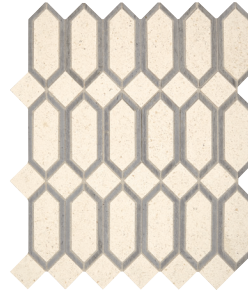

COVER PHOTO: BAROQUE WHITE AND BRASS
ABOVE PHOTO: HARLEQUIN WHITE AND BRASS

NATURAL STONE

FINISHES: HONED | POLISHED

USAGE

MATERIAL

PRICING

SPECIAL FEATURES

NATURAL STONE

NOT APPLICABLE FOR ALL PRODUCTS IN THIS SERIES. SEE CHARTS FOR FULL PRODUCT DETAILS.

STONE MOSAIC

CT54 Trellis
White and Gray
14 x 12 Sheet

CT56 Linear Hex
White and Gray
15 x 13 Sheet

CT57 Linear Hex
Beige and Gray
15 x 13 Sheet

STONE & METAL MOSAIC

CT58 Harlequin
White and Brass
13 x 12 Sheet

CT59 Baroque
White and Brass
16 x 14 Sheet

CT61 Basilica
White and Steel
15 x 13 Sheet

STONE & PORCELAIN MOSAIC

CT66 Modern Arabesque
White and Midnight Gray
13 x 14 Sheet

CT68 Elongated Hex
White and Midnight Gray
13 x 17 Sheet

WATERPROOF

SCRATCH-RESISTANT

SIMPLICLEAN™

VISIT MARAZZIUSA.COM/WHYTILE FOR A COMPLETE LIST OF QUALIFICATIONS AND EXCLUSIONS.

FINISHES: HONED | POLISHED