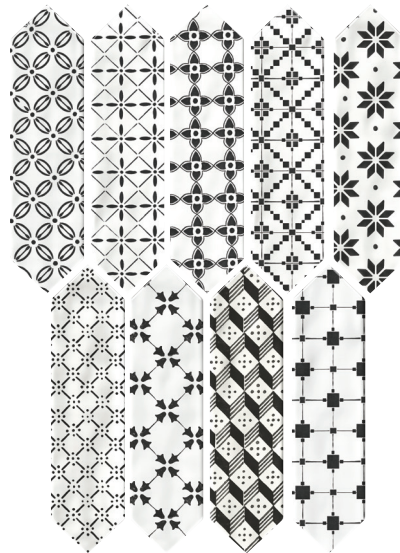

ENSEMBLE BLACK MIX SC70
(9 unique designs)*

*Available in unique designs which are pre-boxed in a random assortment.

STAINPROOF

DENTPROOF

FIRE-RESISTANT

SIMPLICLEAN™