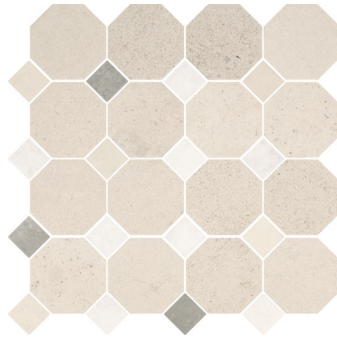

Checkered Mosaic

Octagon and Dot Mosaic

Fan Mosaic

Framed Fan Mosaic

FINISHES: TUMBLED | BRUSHED

OCTAGON AND DOT MOSAIC - TUMBLED

BLACK AND WHITE COURTYARD RL40
(13.07" x 13.07")

SEINE BLEND COURTYARD RL41
(13.07" x 13.07")