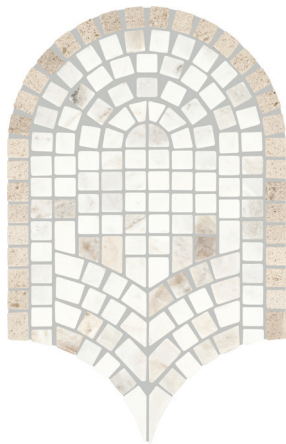

Framed Fan Mosaic

FINISHES: TUMBLED | BRUSHED

CHECKERED MOSAIC - BRUSHED

BLACK AND WHITE GALLERY RL48
(12.05" x 12.05")

SEINE BLEND GALLERY RL49
(12.05" x 12.05")

DAPHNE WHITE BLEND GALLERY RL50
(12.05" x 12.05")

MYSTIC BLEND GALLERY RL51
(12.05" x 12.05")

FRAMED FAN MOSAIC - TUMBLED

BLACK AND WHITE GRAND HALL RL52
(17.13" x 10.83")

SEINE BLEND GRAND HALL RL53
(17.13" x 10.83")

DAPHNE WHITE GRAND HALL RL54
(17.13" x 10.83")