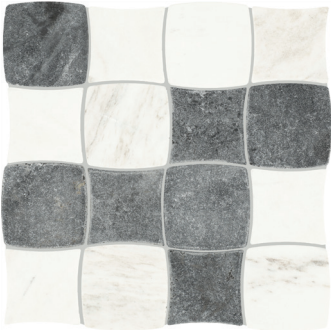

SIZES:

Star and Cross Mosaic

Lattice Mosaic

Checkered Mosaic

Octagon and Dot Mosaic

Fan Mosaic

Framed Fan Mosaic

FINISHES: TUMBLED | BRUSHED

CHECKERED MOSAIC - BRUSHED

BLACK AND WHITE GALLERY RL48
(12.05" x 12.05")