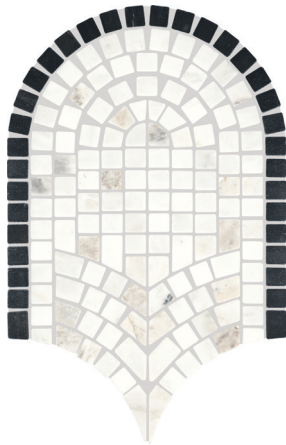

FRAMED FAN MOSAIC - TUMBLED

BLACK AND WHITE GRAND HALL RL52
(17.13" x 10.83")