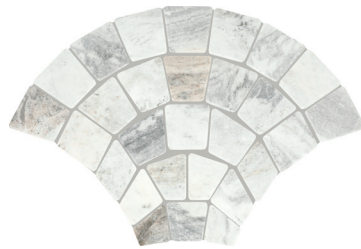

VEIL M348
(15.16" x 22.05")