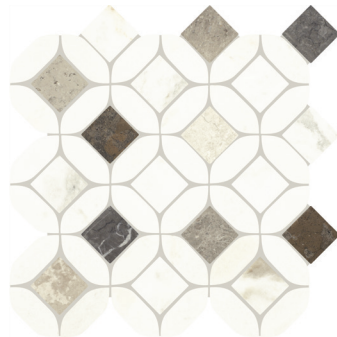

DAPHNE WHITE BLEND COURTYARD RL42
(13.07" x 13.07")

MYSTIC BLEND COURTYARD RL43
(13.07" x 13.07")

LATTICE MOSAIC - TUMBLED

BLACK AND WHITE GARDEN RL44
(13.15" x 13.15")

SEINE BLEND GARDEN RL45
(13.15" x 13.15")