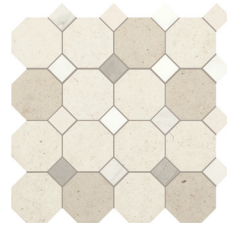

Fan Mosaic

Framed Fan Mosaic

FINISHES: TUMBLLED | BRUSHED

OCTAGON AND DOT MOSAIC - TUMBLLED

BLACK AND WHITE COURTYARD RL40
(13.07" x 13.07")

SEINE BLEND COURTYARD RL41
(13.07" x 13.07")

DAPHNE WHITE BLEND COURTYARD RL42
(13.07" x 13.07")