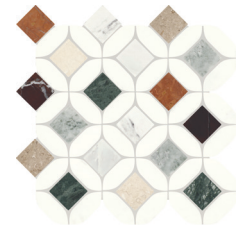

MYSTIC BLEND COURTYARD RL43
(13.07" x 13.07")

LATTICE MOSAIC - TUMBLLED

BLACK AND WHITE GARDEN RL44
(13.15" x 13.15")

SEINE BLEND GARDEN RL45
(13.15" x 13.15")

DAPHNE WHITE BLEND GARDEN RL46
(13.15" x 13.15")