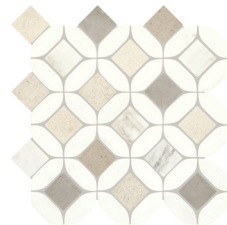

MYSTIC BLEND COURTYARD RL43
(13.07" x 13.07")

LATTICE MOSAIC - TUMBLLED

BLACK AND WHITE GARDEN RL44
(13.15" x 13.15")

SEINE BLEND GARDEN RL45
(13.15" x 13.15")

DAPHNE WHITE BLEND GARDEN RL46
(13.15" x 13.15")