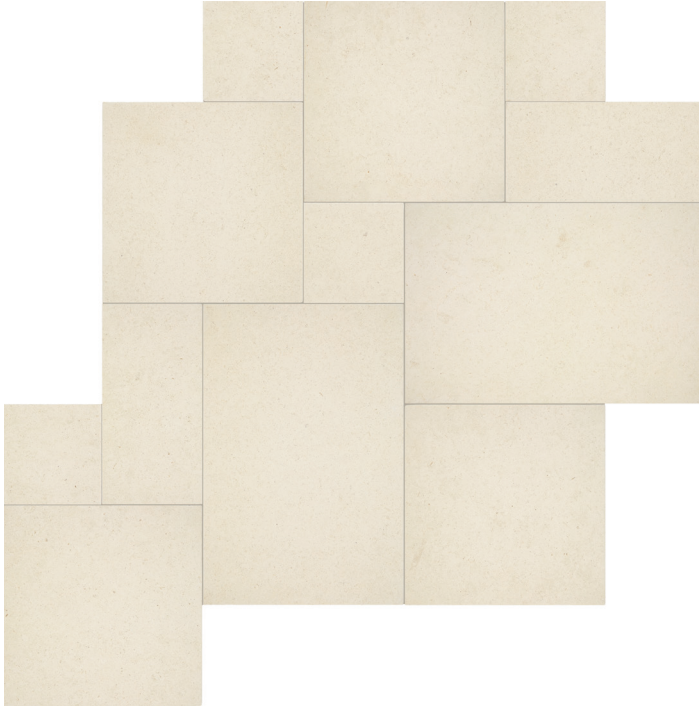

VEIL M348

VERSAILLES PATTERN

18 x 30

2 x 8

SIZES:

FINISHES: ANTIQUED

LIMESTONE

CURIO L347