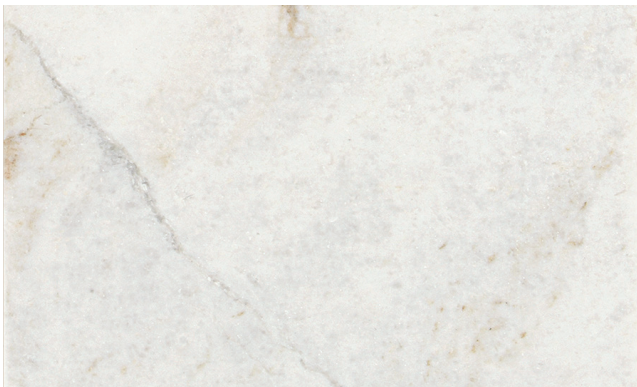

SIZES:

Versailles
Floor Tile

18 x 30
Floor Tile

2 x 8
Floor Tile

FINISHES: ANTIQUED

MARBLE

DAPHNE WHITE M103

VERSAILLES PATTERN