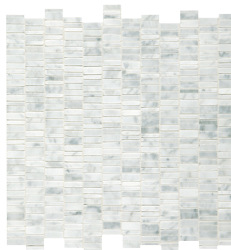

CARRARA WHITE M701
1" x Random Mosaic – Polished, Honed & Sand Blasted
(12" x 12" Sheet)