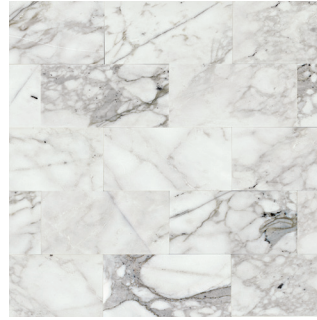

VENETIAN CALACATTA M474
3" x 6" – Polished*
3" x 6" – Honed*