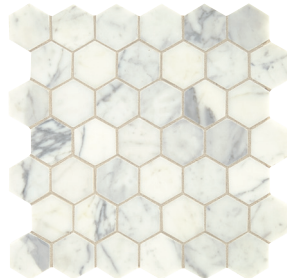

STATUARIO M854

STATUARIO M854
2" Hex Mosaic - Honed
(11-11/16" x 11-7/8" Sheet)