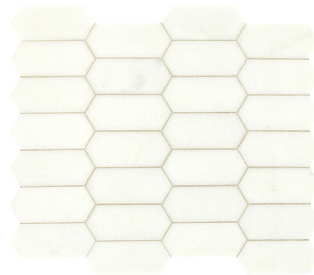

THASSOS WHITE M420

THASSOS WHITE M420
2" x 4" Elongated Hexagon Mosaic– Honed
(12-3/16" x 13-13/16" Sheet)