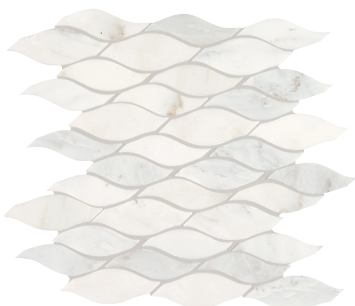

FIRST SNOW ELEGANCE M190
Random x 3/8" Wave Mosaic –
Polished
(11-1/2" x 12" Sheet)