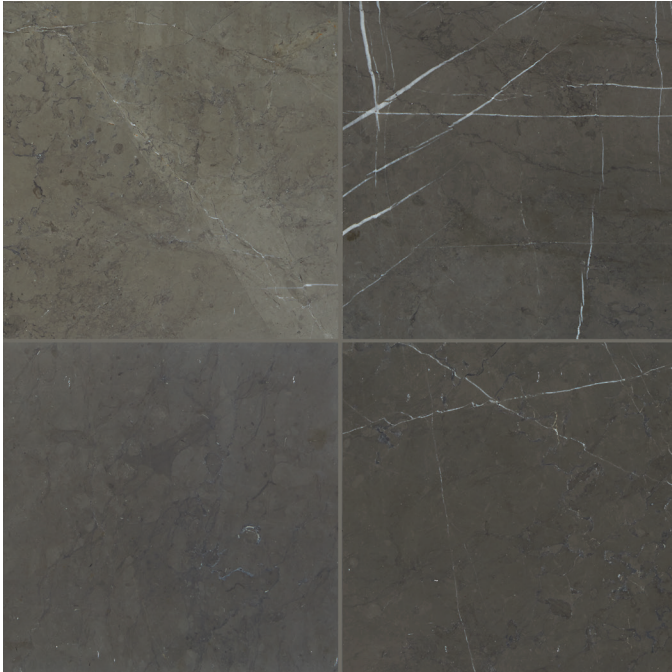

MARBLE

NATURAL STONE

ANTICO SCURO M049

ANTICO SCURO M049
24" x 24", 12" x 24", & 8" x 36" – Polished
24" x 24", 12" x 24", & 12" x 12" – Honed

ANTICO SCURO M049
4" x 20" – Raked

ANTICO SCURO M049
3" x 15" Picket Fence – Polished