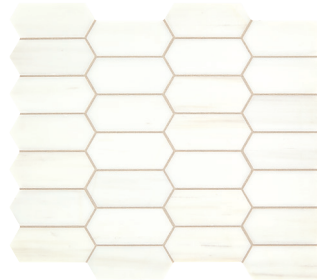

FLEXFIT™

Ma
MARBLE

LOW HIGH

SPECIAL FEATURES

NOT APPLICABLE FOR ALL PRODUCTS IN THIS SERIES. SEE CHARTS FOR FULL PRODUCT DETAILS.

Cover photo features Venetian-Catacatta Marble 3 x 6 on the wall.
Above photo features Marble Black & White Blend polished 6" hexagon mosaic on the wall.

FINISHES: POLISHED | HONED | TEXTURED

CONTEMPO WHITE M313

CONTEMPO WHITE M313
12" x 24" & 12" x 12" – Polished
12" x 24" & 12" x 12" – Honed

CONTEMPO WHITE M313
1/2" x 12" Petite Pencil Rail – Polished

CONTEMPO WHITE M313
3" x 6" – Tumbled*

CONTEMPO WHITE M313
3" x 6" – Polished*
3" x 6" – Honed*

CONTEMPO WHITE M313
2" x 4" Elongated Hex
Mosaic – Honed
(12-3/16" x 13-3/16" Sheet)

CONTEMPO WHITE M313
2" Hex Mosaic – Honed
(10-15/16" x 12" Sheet)