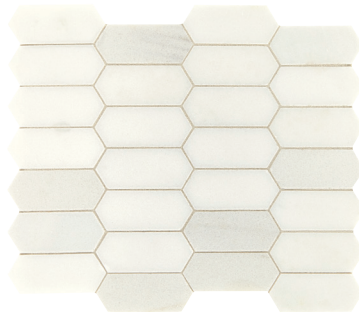

EMPYREAN ICE M050
2" x 4" Elongated Hex Mosaic – Honed
(13-7/8" x 12-5/16" Sheet)