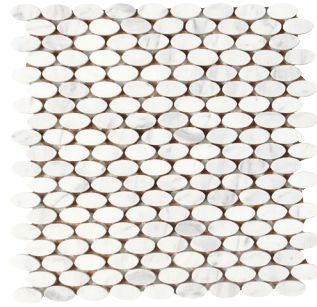

STONE Á LA MOD™

CONTEMPO WHITE M313
2" x 3" Wedge Mosaic –
Polished (12" x 13-3/8" Sheet)

STONE Á LA MOD™

CONTEMPO WHITE M313
5-3/4" x 1/2" Linear Mosaic –
Polished (12" x 12" Sheet)

STONE Á LA MOD™

CONTEMPO WHITE M313
1-1/2" x 3/4" Oval Mosaic –
Polished (11-3/4" x 12" Sheet)