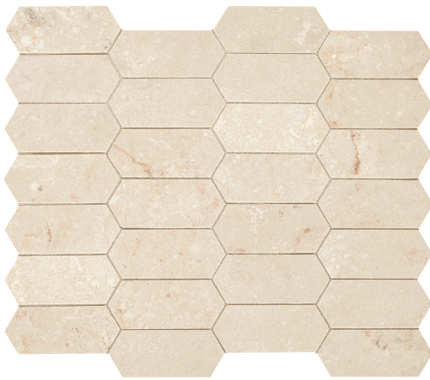

*Refer to the pattern guide on the last page.
*All sizes are sold separately.

MARBLE

BOTTICINO FIORITO M704

BOTTICINO FIORITO M704
18" x 18" & 12" x 12" – Polished

CREMA MARFIL CLASSICO M722

CREMA MARFIL CLASSICO M722
18" x 18", 12 x 24" & 12" x 12" – Polished
12" x 24" & 12" x 12" – Honed

CREMA MARFIL
CLASSICO M722
3" x 6" – Tumbled*

*All sizes are sold separately.

MARBLE

NATURAL STONE

LATTE M047

LATTE M047
4" x 20" – Raked

LATTE M047
24" x 24" & 12" x 24" – Polished
24" x 24" & 12" x 24" – Honed