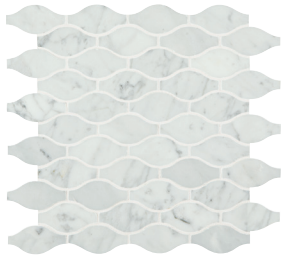

CARRARA WHITE M701
3" x 1-1/2" Marquise Mosaic – Polished
(13-3/8" x 13-3/4" Sheet)