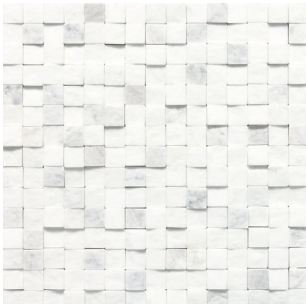

STONE Á LA MOD™

CONTEMPO WHITE M313
3/4" x 3/4" High-Low Mosaic Split Face ▼ (12" x 12" Sheet)