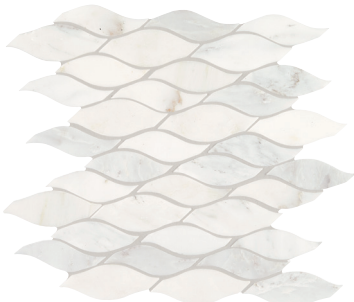

FIRST SNOW ELEGANCE M190
Random x 3/8" Wave Mosaic –
Polished
(11-1/2" x 12" Sheet)