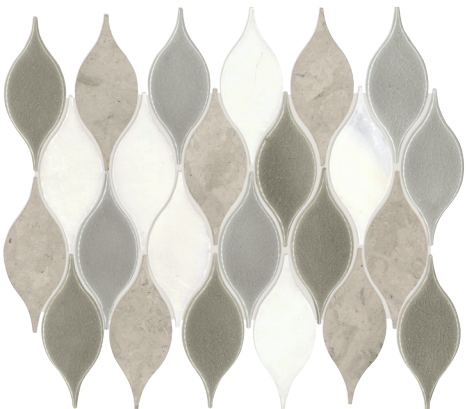

STORMY MIST M048
Ingot Mosaic – Polished
(11" x 13" Sheet)

ARGYLE BLEND GRAY DA23
Argyle Mosaic – Polished
(11-1/2" x 12" Sheet)

LUMIA LEAF GRAY DA31
Lumia Leaf Mosaic – Polished
(13" x 10" Sheet)

STORMY MIST BLEND DA26
Framed Baroque Mosaic – Polished
(14" x 12" Sheet)