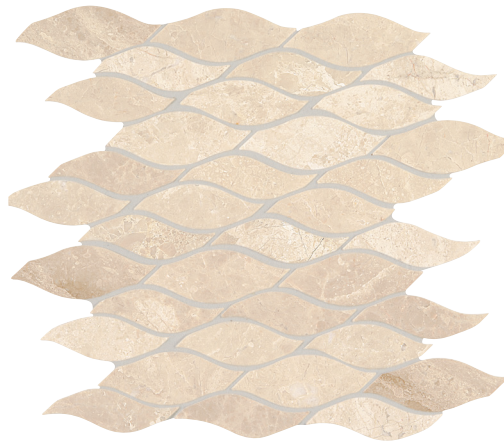

EMPERADOR DARK M725

MEILI SAND M106
Random x 3/8"
Wave Mosaic – Polished
(11-1/2" x 12" Sheet)