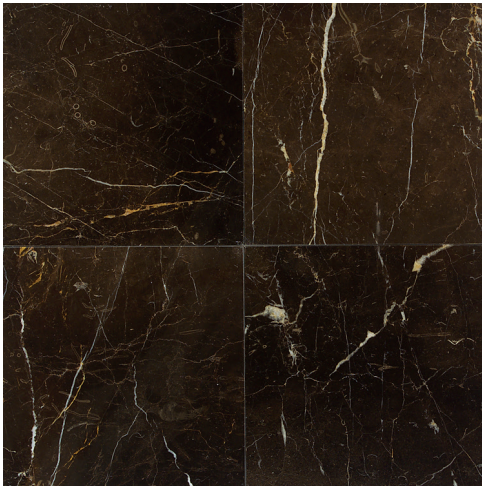

ST. LAURENT ORIENTAL M408
12" x 12" – Polished

NOTES

Natural stone products inherently lack uniformity and are subject to variation in aesthetics (color, shade, finish, etc.) and performance (hardness, strength, slip resistance, etc.). Natural stone products do not meet minimum coefficient of friction thresholds recommended by safety standard setting organizations. No warranties, expressed or implied, relative to merchantability or fitness for a particular purpose are made regarding the natural stone products distributed by Dal-Tile. Check local building codes prior to specification or installation to verify that product technical characteristics comply with required parameters.

The existence and dimensions of a bevel may vary from lot to lot. Be sure to request a sample of the specific lot you are planning to order if the bevel is an important feature of your job.

For additional application and technical information, refer to the "Stone Usage Guide" at daltile.com/sug.

7834 C.F. Hawn Freeway,
Dallas, Texas 75217 | 1.800.933.TILE

To view the complete collection of
Daltile® products and information,
visit our website at daltile.com.

IMAGINE WHAT'S POSSIBLE™

©2023 Daltile (7/23)