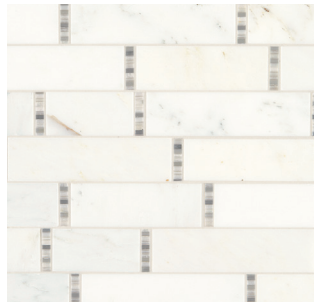

FIRST SNOW ELEGANCE M190
Random x 3/8" Random Linear
Mosaic – Polished
(18" x 11-1/2" Sheet)