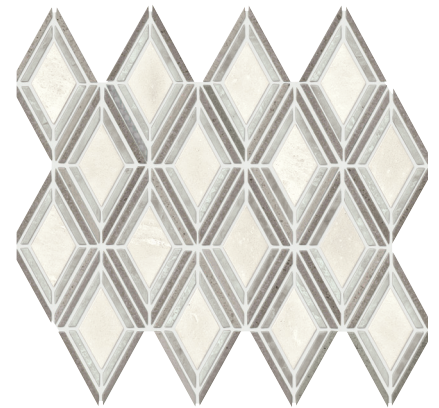

ARGYLE BLEND GRAY DA23
Argyle Mosaic – Polished
(11-1/2" x 12" Sheet)