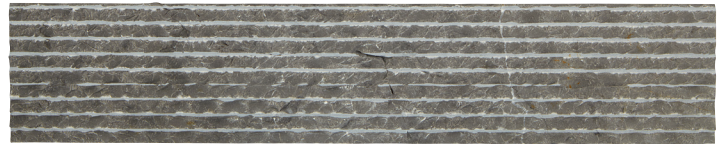

SLAB

SHADOW STORM M113
1-1/4" (3 cm) – Polished & Honed
3/4" (2 cm) – Polished

SLAB

FANTASY BROWN M817
1-1/4" (3 cm) – Polished & Leathered
3/4" (2 cm) – Polished & Leathered

*All sizes are sold separately.

MARBLE

NATURAL STONE

ANTICO SCURO M049

ANTICO SCURO M049
24" x 24", 12" x 24", & 8" x 36" – Polished
24" x 24", 12" x 24", & 12" x 12" – Honed

ANTICO SCURO M049
4" x 20" – Raked

ANTICO SCURO M049
3" x 15" Picket Fence – Polished