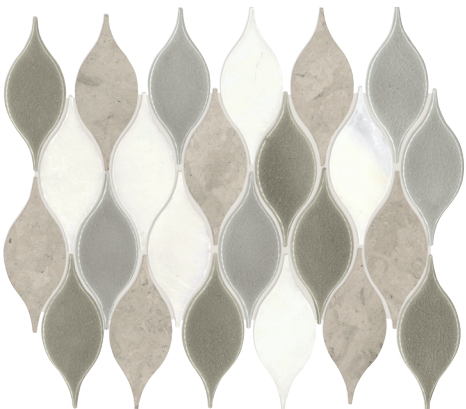

LUMIA LEAF GRAY DA31
Lumia Leaf Mosaic – Polished
(13" x 10" Sheet)