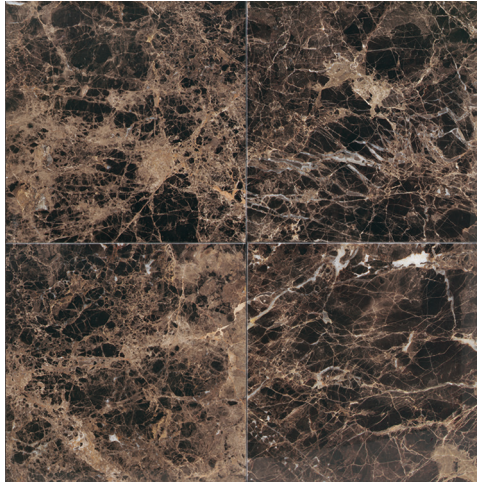

EMPERADOR DARK M725
18" x 18" & 12" x 12" – Polished