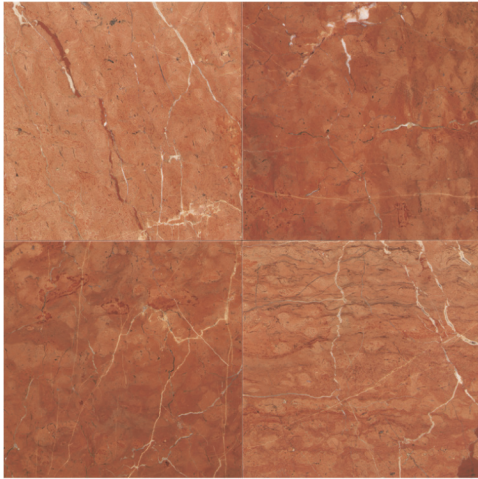

MARBLE

ROJO ALICANTE M724
12" x 12" – Polished