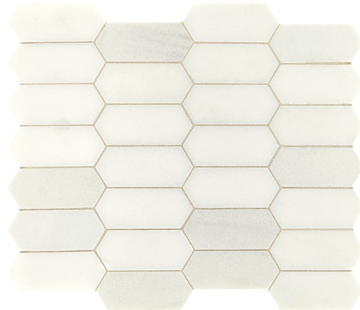

EMPYREAN ICE M050
2" x 4" Elongated Hex Mosaic – Honed
(13-7/8" x 12-5/16" Sheet)