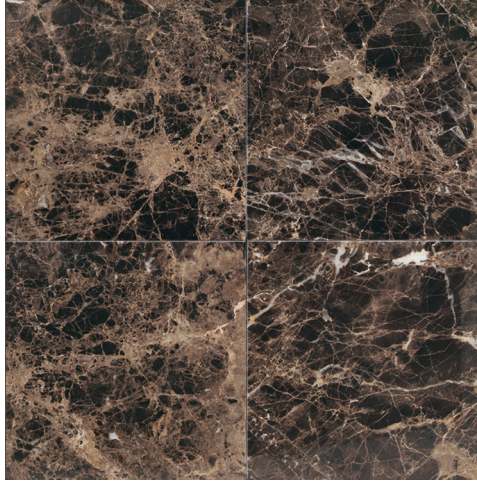

EMPERADOR DARK M725
18" x 18" & 12" x 12" – Polished