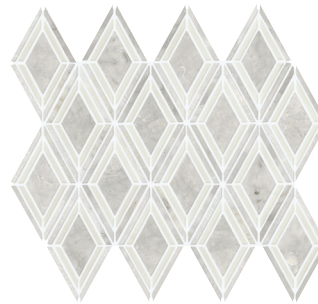

ARGYLE BLEND WHITE DA21
Argyle Blend Mosaic – Polished
(11-1/2" x 12" Sheet)