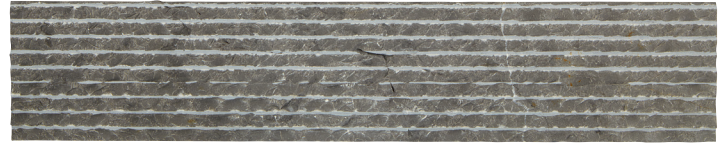

ANTICO SCURO M049
4" x 20" – Raked

ANTICO SCURO M049
24" x 24", 12" x 24", & 8" x 36" – Polished
24" x 24", 12" x 24", & 12" x 12" – Honed

ANTICO SCURO M049
2" x 4" Elongated Hex Mosaic – Honed
(13-7/8" x 12-5/16" Sheet)