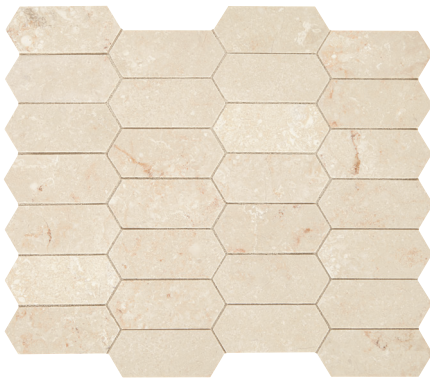

MARBLE

NATURAL STONE

BOTTICINO FIORITO M704

BOTTICINO FIORITO M704
18" x 18" & 12" x 12" – Polished

CREMA MARFIL CLASSICO M722

CREMA MARFIL CLASSICO M722
18" x 18", 12 x 24" & 12" x 12" – Polished
12" x 24" & 12" x 12" – Honed

CREMA MARFIL
CLASSICO M722
3" x 6" – Tumbled*

*All sizes are sold separately.

MARBLE

NATURAL STONE

LATTE M047

LATTE M047
4" x 20" – Raked

LATTE M047
24" x 24" & 12" x 24" – Polished
24" x 24" & 12" x 24" – Honed