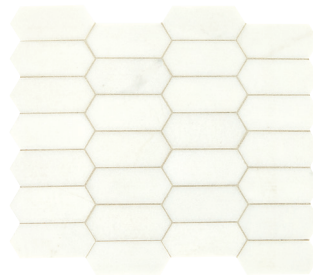

THASSOS WHITE M420

THASSOS WHITE M420
2" x 4" Elongated Hexagon Mosaic– Honed
(12-3/16" x 13-13/16" Sheet)