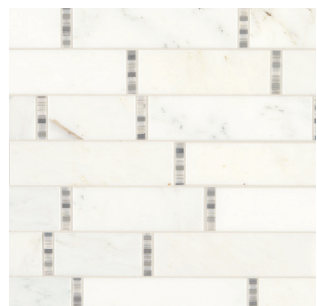

FIRST SNOW ELEGANCE M190
Random x 3/8" Random Linear
Mosaic – Polished
(18" x 11-1/2" Sheet)