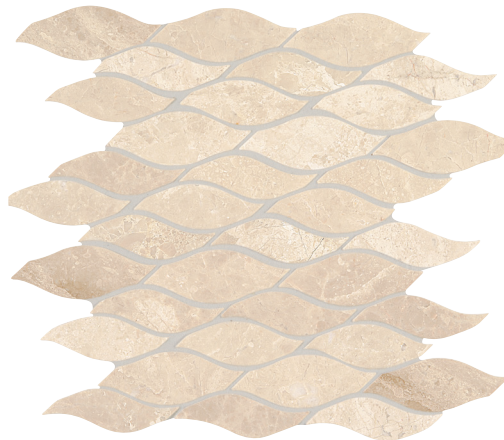

EMPERADOR DARK M725

MEILI SAND M106
Random x 3/8"
Wave Mosaic – Polished
(11-1/2" x 12" Sheet)