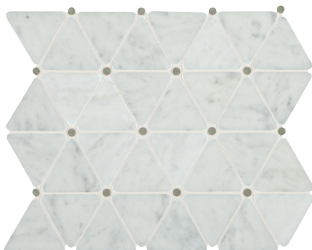

CARRARA WHITE M701
2-3/4" x 2-1/2" Triangle Mosaic – Polished
(11" x 14" Sheet)