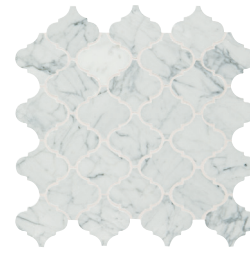

*All sizes are sold separately.

MARBLE

NATURAL STONE

CARRARA WHITE M701

SLAB

CARRARA WHITE M701
1-1/4" (3 cm) & 3/4" (2 cm) – Polished
1-1/4" (3 cm) & 3/4" (2 cm) – Honed

CARRARA WHITE M701*
18" x 18", 12" x 24", 12" x 12" & 3" x 6" – Polished
18" x 18", 12" x 24", 12" x 12" & 3" x 6" – Honed
1/2" x 12" Pencil Rail – Honed & Polished

CARRARA WHITE M701
6" Hexagon Mosaic – Polished

BLACK/WHITE BLEND M753
6" Hexagon Mosaic – Polished

CARRARA WHITE M701
Random Linear Mosaic* – Polished, Honed & Scraped

CARRARA WHITE M701
3" x 1-1/2" Marquise Mosaic – Polished
(13-3/8" x 13-3/4" Sheet)

CARRARA WHITE M701
2" x 2" Hexagon Mosaic – Polished
(13" x 12-1/2" Sheet)

CARRARA WHITE M701
1-1/2" x 5/8" Oval Mosaic – Polished
(12" x 12-1/2" Sheet)

CARRARA WHITE M701
3" x 3" Baroque Mosaic – Polished
(13-3/8" x 13-3/4" Sheet)