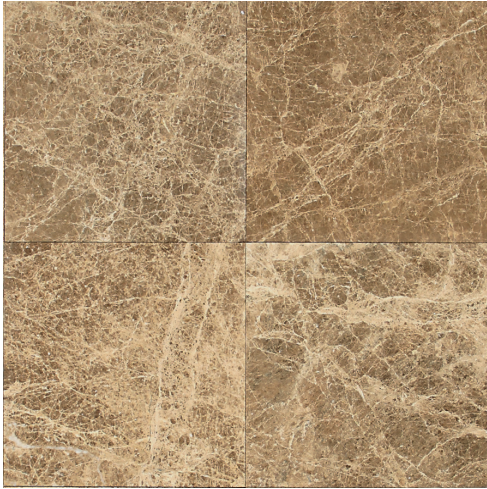

PHAEDRA CREAM M107

PHAEDRA CREAM M107
12" x 12" – Polished

MEILI SAND M106
Random x 3/8"
Wave Mosaic – Polished
(11-1/2" x 12" Sheet)

MARBLE

EMPERADOR LIGHT CLASSIC M712

EMPERADOR LIGHT CLASSIC M712
18" x 18" & 12" x 12" – Polished