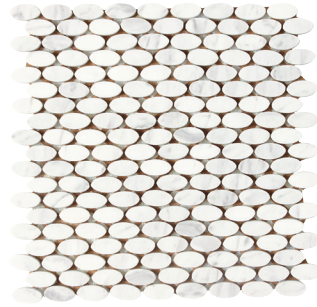

STONE Á LA MOD™

CONTEMPO WHITE M313
1-1/2" x 3/4" Oval Mosaic – Polished (11-3/4" x 12" Sheet)