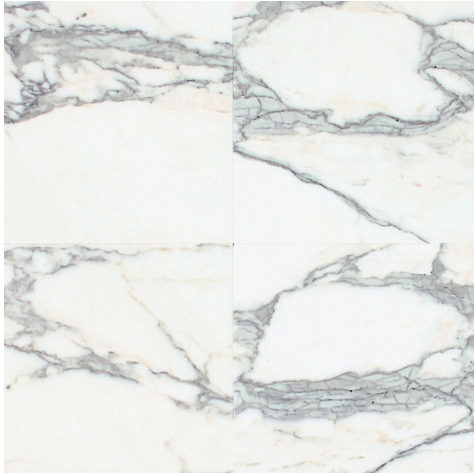

CARRARA GIOIA M702

CARRARA GIOIA M702
12" x 12" – Polished

SLAB

CARRARA GIOIA M702
1-1/4" (3 cm) – Polished & Honed
3/4" (2 cm) – Polished

CALACATTA GOLD M475

SLAB

CALACATTA GOLD M475
1-1/4" (3 cm) & 3/4" (2 cm) – Polished
1-1/4" (3 cm) & 3/4" (2 cm) – Honed