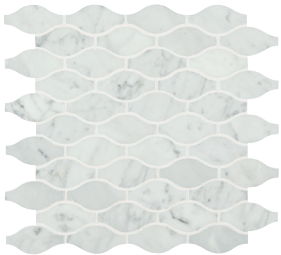

CARRARA WHITE M701
3" x 1-1/2" Marquise Mosaic – Polished
(13-3/8" x 13-3/4" Sheet)