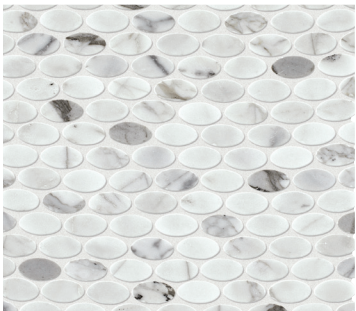

VENETIAN CALACATTA M474
1-1/2" x 5/8" Oval Mosaic –
Polished
(12" x 12-1/2" Sheet)