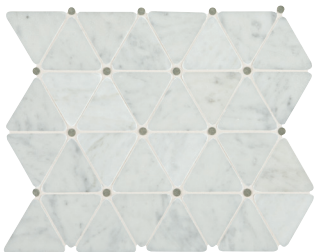

CARRARA WHITE M701
2-3/4" x 2-1/2" Triangle Mosaic – Polished
(11" x 14" Sheet)