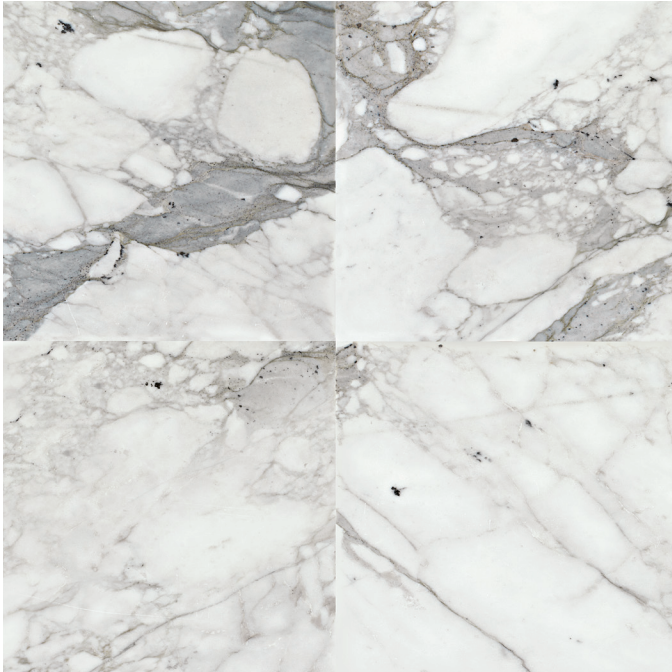

* Also available in Thresholds and Windowsills.

* Mosaic can be cut into thirds to create interlocking decorative border.

VENETIAN CALACATTA M474

VENETIAN CALACATTA M474
18" x 18", 12" x 24" & 12" x 12" – Honed
18" x 18", 12" x 24" & 12" x 12" – Polished