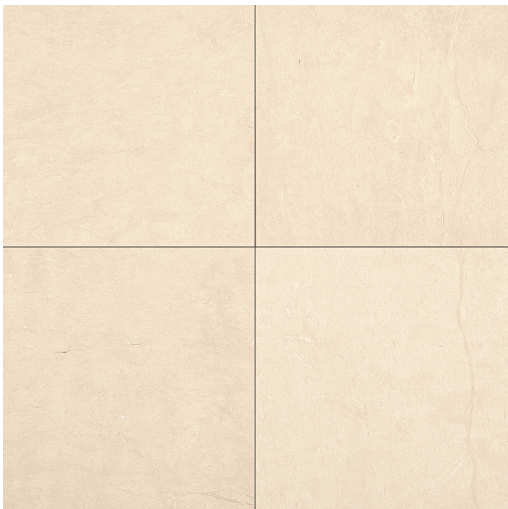

ADOUR CRÉME L341

ADOUR CRÉME L341
12" x 24" & 18" x 18" – Honed