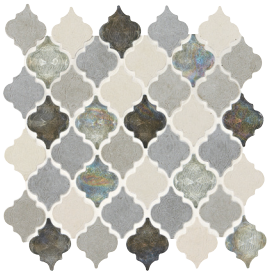

URBAN BLUESTONE L222
3/8" Random Brick-joint – Split Face
(11" x 11" Sheet)

URBAN BLUESTONE L222*
3/4" x 3/4" High-Low – Split Face
(12" x 12" Sheet)

URBAN BLUESTONE L222*
2" High-Low Random – Polished and Honed
(12" x 12" Sheet)

* No grout joint is recommended.
Not recommended for wet areas.

COORDINATING MOSAICS

FUSION BLANC DA15
Large Chevron Mosaic – Honed
(22" x 12" Sheet)

FUSION GRIS DA16
Large Chevron Mosaic – Honed
(22" x 12" Sheet)

GRIS ET BLANC DA19
2 Baroque Mosaic
Cast Stone & Iridescent Glass
(13" x 11" Sheet)

BLANC ET BEIGE DA20
2 Baroque Mosaic
Cast Stone & Iridescent Glass
(13" x 11" Sheet)

GRIS ET BLANC DA19
2 Rain Drop Mosaic
Cast Stone & Iridescent Glass
(12" x 14" Sheet)