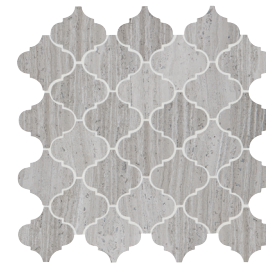

BLAVET BLANC L340
3" x 6" – Honed*

BLAVET BLEND L340
2" Hexagon Mosaic –
Scraped & Brushed
(12" x 13" Sheet)

BLAVET BLANC L340
3" x 6" – Tumbled*

CHENILLE WHITE L191

CHENILLE WHITE L191
12" x 24" & 8" x 36" Vein-cut – Honed*
12" x 24" Vein-cut – Polished*

CHENILLE WHITE L191
18" x 20-3/4" Hexagon – Honed

CHENILLE WHITE L191
3" x 3" Baroque Mosaic –
Polished
(13-3/8" x 13-3/4" Sheet)

CHENILLE WHITE L191
1-1/2" x 5/8" Oval Mosaic –
Polished
(12" x 12-1/2" Sheet)