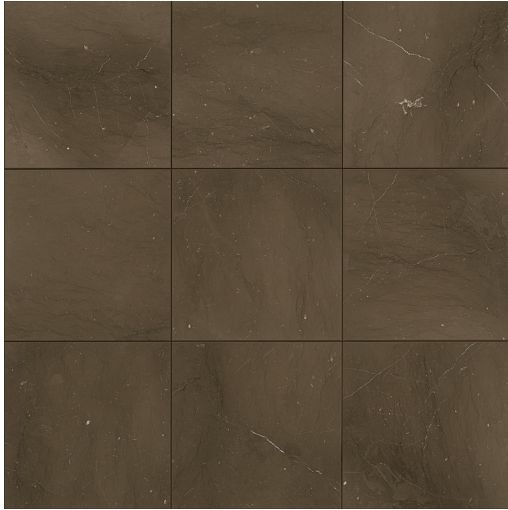

SORMONNE BRUN L351

SORMONNE BRUN L351
12" x 24" – Honed