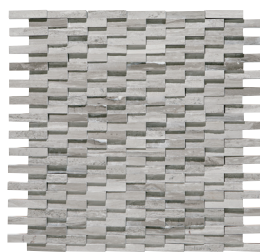

BLAVET BLANC L340
3" x 6" – Honed*

BLAVET BLEND L340
2" Hexagon Mosaic –
Scraped & Brushed
(12" x 13" Sheet)

BLAVET BLANC L340
3" x 6" – Tumbled*

CHENILLE WHITE L191

CHENILLE WHITE L191
12" x 24" & 8" x 36" Vein-cut – Honed*
12" x 24" Vein-cut – Polished*

CHENILLE WHITE L191
18" x 20-3/4" Hexagon – Honed

CHENILLE WHITE L191
3" x 3" Baroque Mosaic –
Polished
(13-3/8" x 13-3/4" Sheet)

CHENILLE WHITE L191
1-1/2" x 5/8" Oval Mosaic –
Polished
(12" x 12-1/2" Sheet)

CHENILLE WHITE L191
2" x 2" Hexagon Mosaic – Honed
(13" x 12-1/2" Sheet)

CHENILLE WHITE L191
2" x 3/8" Cladding Mosaic
– Polished
(12" x 13" Sheet)

CHENILLE WHITE/SILVER
SCREEN DA08
1" x Random Mosaic – Polished,
Honed & Sand Blasted
(12" x 12" Sheet)