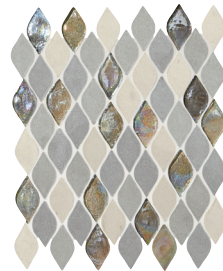

* No grout joint is recommended.
Not recommended for wet areas.

COORDINATING MOSAICS

FUSION BLANC DA15
Large Chevron Mosaic – Honed
(22" x 12" Sheet)

FUSION GRIS DA16
Large Chevron Mosaic – Honed
(22" x 12" Sheet)

GRIS ET BLANC DA19
2 Baroque Mosaic
Cast Stone & Iridescent Glass
(13" x 11" Sheet)

BLANC ET BEIGE DA20
2 Baroque Mosaic
Cast Stone & Iridescent Glass
(13" x 11" Sheet)

GRIS ET BLANC DA19
2 Rain Drop Mosaic
Cast Stone & Iridescent Glass
(12" x 14" Sheet)