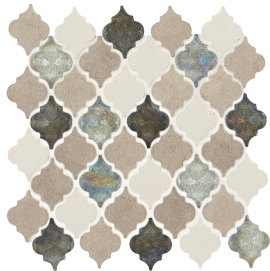

URBAN BLUESTONE L222
3/8" Random Brick-joint – Split Face
(11" x 11" Sheet)

URBAN BLUESTONE L222*
3/4" x 3/4" High-Low – Split Face
(12" x 12" Sheet)

URBAN BLUESTONE L222*
2" High-Low Random – Polished and Honed
(12" x 12" Sheet)

* No grout joint is recommended.
Not recommended for wet areas.

COORDINATING MOSAICS

FUSION BLANC DA15
Large Chevron Mosaic – Honed
(22" x 12" Sheet)

FUSION GRIS DA16
Large Chevron Mosaic – Honed
(22" x 12" Sheet)

GRIS ET BLANC DA19
2 Baroque Mosaic
Cast Stone & Iridescent Glass
(13" x 11" Sheet)

BLANC ET BEIGE DA20
2 Baroque Mosaic
Cast Stone & Iridescent Glass
(13" x 11" Sheet)

GRIS ET BLANC DA19
2 Rain Drop Mosaic
Cast Stone & Iridescent Glass
(12" x 14" Sheet)