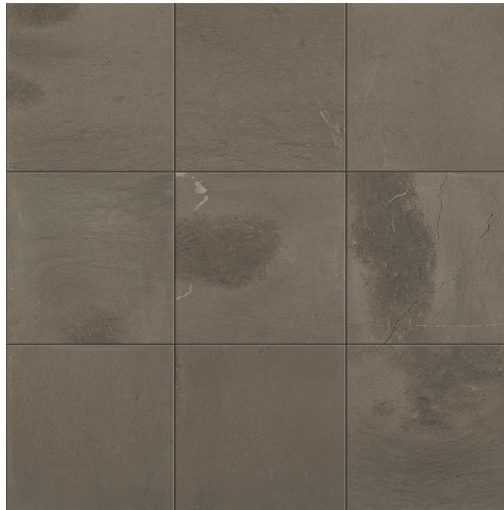

MOSELLE GRIS L346

MOSELLE GRIS L346
12" x 24" – Honed