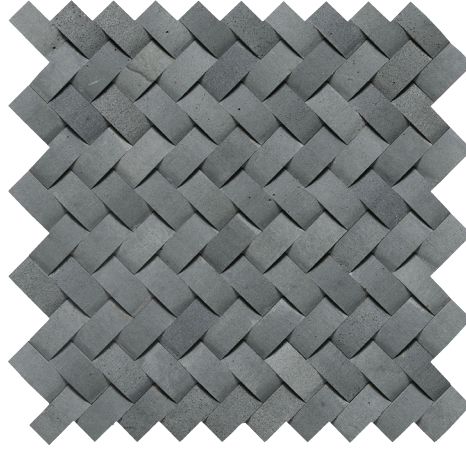

TOUQUES GRIS L345
12" x 24" – Tumbled

LIMESTONE

NATURAL STONE

URBAN BLUESTONE L222

URBAN BLUESTONE L222
1/2" x 1/2" Mosaic – Polished
(12" x 12" Sheet)

URBAN BLUESTONE L222
1-1/2" x 3/4" Basketweave – Honed
(12" x 12" Sheet)