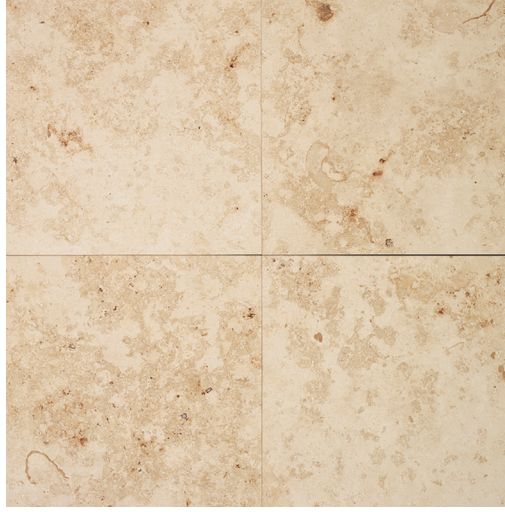

JURASTONE BEIGE L711
12" x 24" – Honed