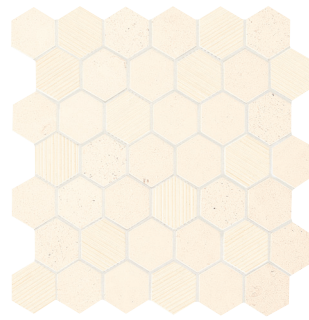

BLAVET BLEND L340
2" Hexagon Mosaic –
Scraped & Brushed
(12" x 13" Sheet)