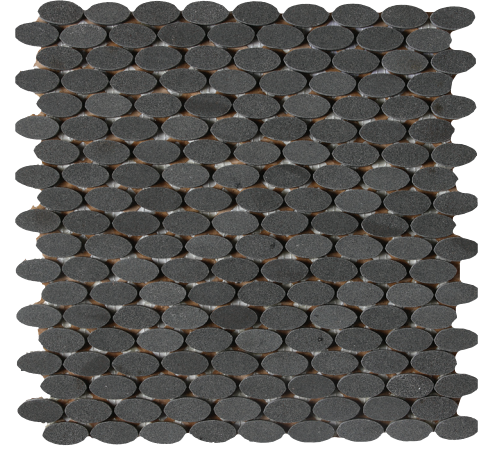

TOUQUES GRIS L345
12" x 24" – Tumbled

LIMESTONE

NATURAL STONE

URBAN BLUESTONE L222

URBAN BLUESTONE L222
1/2" x 1/2" Mosaic – Polished
(12" x 12" Sheet)

URBAN BLUESTONE L222
1-1/2" x 3/4" Basketweave – Honed
(12" x 12" Sheet)