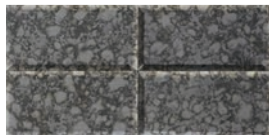

3 x 6 BEVEL LV19
BLACK ANTIQUÉ MIRROR
SHOWN IN 4-UP