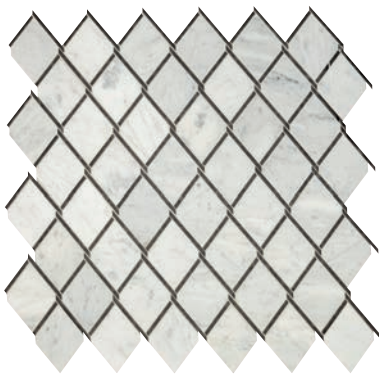

CHAIN LINK MOSAIC LV15
M701 CARRARA WHITE WITH BLACK ANTIQUE MIRROR
SHEET SHOWN IN 4-UP