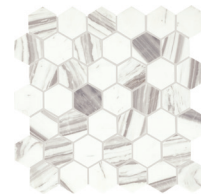

NOT APPLICABLE FOR ALL PRODUCTS IN THIS SERIES. SEE CHARTS FOR FULL PRODUCT DETAILS.

SIZES:

FINISHES: POLISHED | HONED

MARBLE

CRISTALLO M344

12 x 24 – POLISHED & HONED

VOLAKAS M345

12 x 24 – POLISHED & HONED

CRISTALLO M344  
2" HEXAGON MOSAIC  
HONED  
12.72" x 12.40" SHEET

CRISTALLO M344  
6" CIRCLE MOSAIC  
POLISHED  
11.73" x 10.16" SHEET

CRISTALLO M344  
DOUBLE HERRINGBONE  
MOSAIC POLISHED  
14.88" x 13.66" SHEET