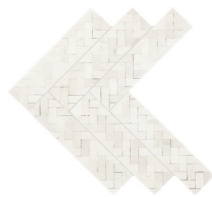

VOLAKAS BLEND DA64  
ARCHES MOSAIC  
POLISHED  
11.81" x 11.81" SHEET  
ARCHES MOSAIC (SHOWN IN 4 UP)

SIZES:

FINISHES: POLISHED | HONED

MARBLE

PACIFICA M346

12 x 24 – POLISHED & HONED

ARABESCATO ARGENTO M347

12 x 24 – POLISHED & HONED

PACIFICA M346  
2" HEXAGON MOSAIC  
HONED  
12.80" x 12.40" SHEET

PACIFICA M346  
6" CIRCLE MOSAIC  
POLISHED  
12.68" x 10.94" SHEET

PACIFICA M346  
DOUBLE HERRINGBONE  
MOSAIC POLISHED  
13.43" x 13.66" SHEET