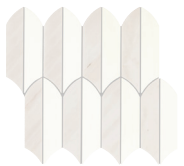

ARABESCATO ARGENTO M347  
2" HEXAGON MOSAIC  
HONED  
12.80" x 12.40" SHEET

ARABESCATO ARGENTO M347  
6" CIRCLE MOSAIC  
POLISHED  
12.68" x 10.94" SHEET

ARABESCATO ARGENTO M347  
DOUBLE HERRINGBONE  
MOSAIC POLISHED  
13.43" x 13.66" SHEET

PACIFICA M346  
HERRINGBONE MOSAIC  
HONED  
13.50" x 13.19" SHEET

PACIFICA M346  
ELONGATED FAN MOSAIC  
POLISHED  
12.72" x 12.44" SHEET

PACIFICA BLEND DA96  
WAVE MOSAIC  
POLISHED  
18.11" x 13.94" SHEET

ARABESCATO ARGENTO M347  
HERRINGBONE MOSAIC  
HONED  
13.50" x 13.19" SHEET

ARABESCATO ARGENTO M347  
ELONGATED FAN MOSAIC  
POLISHED  
12.72" x 12.44" SHEET

ARABESCATO ARGENTO  
BLEND DA99  
WAVE MOSAIC POLISHED  
18.11" x 13.94" SHEET