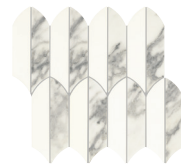

PACIFICA M346  
HERRINGBONE MOSAIC  
HONED  
13.50" x 13.19" SHEET

PACIFICA M346  
ELONGATED FAN MOSAIC  
POLISHED  
12.72" x 12.44" SHEET

PACIFICA BLEND DA96  
WAVE MOSAIC  
POLISHED  
18.11" x 13.94" SHEET

ARABESCATO ARGENTO M347  
HERRINGBONE MOSAIC  
HONED  
13.50" x 13.19" SHEET

ARABESCATO ARGENTO M347  
ELONGATED FAN MOSAIC  
POLISHED  
12.72" x 12.44" SHEET

ARABESCATO ARGENTO  
BLEND DA99  
WAVE MOSAIC POLISHED  
18.11" x 13.94" SHEET

PACIFICA BLEND DA95  
FEATHER MOSAIC  
POLISHED  
14.06" x 12.91" SHEET

PACIFICA BLEND DA94  
ARCHES MOSAIC  
POLISHED  
11.81" x 11.81" SHEET  
ARCHES MOSAIC (SHOWN IN 4 UP)

ARABESCATO ARGENTO  
BLEND DA98  
FEATHER MOSAIC POLISHED  
14.06" x 12.91" SHEET