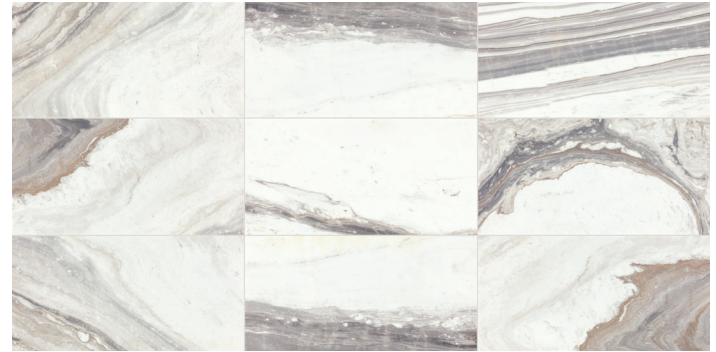

VOLAKAS M345

12 x 24 – POLISHED & HONED