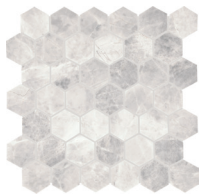

NOT APPLICABLE FOR ALL PRODUCTS IN THIS SERIES. SEE CHARTS FOR FULL PRODUCT DETAILS.

SIZES:

FINISHES: POLISHED | HONED

MARBLE

CRISTALLO M344

12 x 24 – POLISHED & HONED

VOLAKAS M345

12 x 24 – POLISHED & HONED