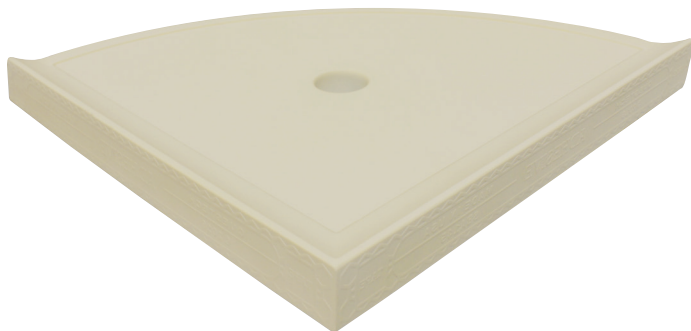

OIL RUBBED BRONZE CN15  
9" Large Corner Shelf  
with Flange

OIL RUBBED BRONZE CN15  
5" Corner Shelf  
with Flange

OIL RUBBED BRONZE CN15  
9" Large Corner Shelf  
with Flat Back

OIL RUBBED BRONZE CN15  
5" Corner Shelf  
with Flat back

### FLAT BACK

### FLANGED

\* Flat Back and Flange Contemporary Corner Shelves are available in all sizes and colors. Flat Back Corner Shelves install over existing surfaces. Flange is ideal for new construction.