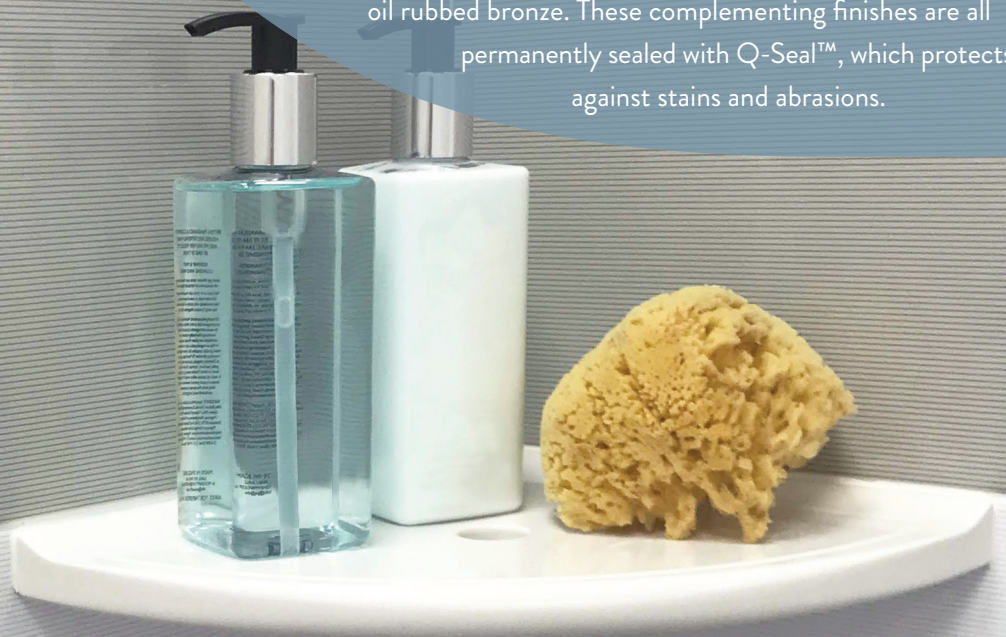

# BATHROOM ACCESSORIES

CONTEMPORARY

AMERICAN OLEAN®

WALL

AMERICAN OLEAN®  
PROVEN IN TILE™

# BATHROOM ACCESSORIES

Beautiful in form and function, these cast metal and stone shelves are the perfect update to traditional shelving. Their sleek design features a lip around the edge to prevent items from slipping off the shelves, and a drainage hole keep liquids from collecting. Designed with options to match any style, available finishes range from white gloss to oil rubbed bronze. These complementing finishes are all permanently sealed with Q-Seal™, which protects against stains and abrasions.