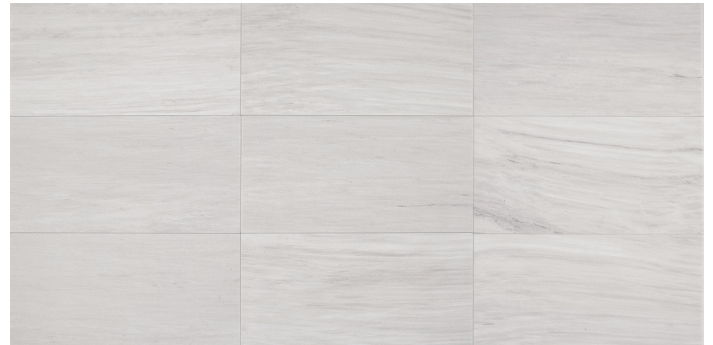

CANDID HEATHER MARBLE M109 (VEIN-CUT)
3" x 8" & 12" x 24" - Honed
12" x 24" - Polished