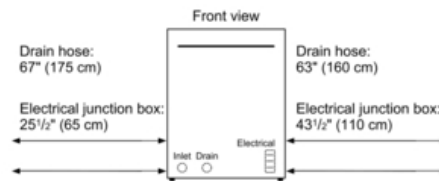

measurements in inches (mm)

All connections are at the rear of the appliance.
Extension for drain hose available as accessory.
Power cord for connection to electrical outlet (3-prong plug) available as accessory.