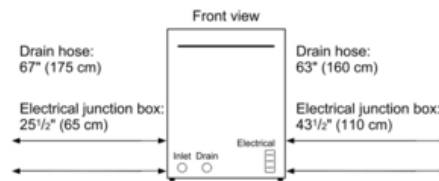

measurements in inches (mm)

All connections are at the rear of the appliance.
Extension for drain hose available as accessory.
Power cord for connection to electrical outlet (3-prong plug) available as accessory.

Technical Data

Upper Rack :	500
Adjustable upper rack :	Rackmatic 3-stage
Upper rack cup shelf :	2
Lower Rack :	800
3rd Rack :	3rd Rack 2.0
Silverware Basket :	Standard
Optional accessories :	SGZ1010UC, SMZ5000, SMZPC002UC
UPC code :	825225923046
Variant color :	White
Panel ready :	No
Silence level (dBA) :	42
Watts (W) :	1300
Current (A) :	12
Volts (V) :	120
Frequency (Hz) :	60
Energy Consumption (kWh/yr) :	269
Energy Star® qualified :	Yes
Plug type :	fixed connection
Required cutout size (HxWxD) (in) :	x 33 7/8 " x 23 9/16 "
Required cutout size (HxWxD) (mm) :	860-890 x 610 x 610
Overall appliance dimensions (HxWxD) (in) :	33 7/8 " x 23 9/16 " x 23 3/4 "
Power cord length (in) :	43 1/2"
Power cord length (cm) :	110
Length outlet hose (in) :	67 "
Length outlet hose (cm) :	175
Product packaging dimensions (HxWxD) (in) :	35 3/4" x 26" x 29 5/16"
Tub material :	Stainless steel
Tub type :	TallTub
ADA Compliant :	No
Number of place settings :	16