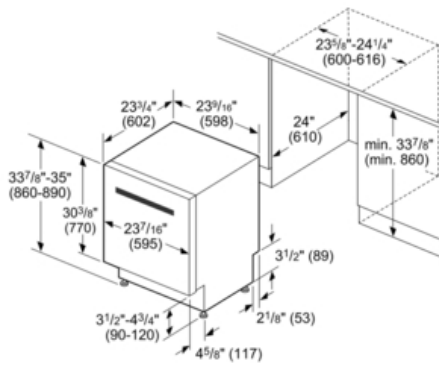

measurements in inches (mm)

All connections are at the rear of the appliance.
Extension for drain hose available as accessory.
Power cord for connection to electrical outlet (3-prong plug) available as accessory.

Technical Data

Upper Rack :	500
Adjustable upper rack :	Rackmatic 3-stage
Upper rack cup shelf :	2
Lower Rack :	800
3rd Rack :	3rd Rack 2.0
Silverware Basket :	Standard
Optional accessories :	SGZ1010UC, SMZ5000, SMZPC002UC
UPC code :	825225923046
Variant color :	White
Panel ready :	No
Silence level (dBA) :	42
Watts (W) :	1300
Current (A) :	12
Volts (V) :	120
Frequency (Hz) :	60
Energy Consumption (kWh/yr) :	269
Energy Star® qualified :	Yes
Plug type :	fixed connection
Required cutout size (HxWxD) (in) :	x 33 7/8 " x 23 9/16 "
Required cutout size (HxWxD) (mm) :	860-890 x 610 x 610
Overall appliance dimensions (HxWxD) (in) :	33 7/8 " x 23 9/16 " x 23 3/4 "
Power cord length (in) :	43 1/2"
Power cord length (cm) :	110
Length outlet hose (in) :	67 "
Length outlet hose (cm) :	175
Product packaging dimensions (HxWxD) (in) :	35 3/4" x 26" x 29 5/16"
Tub material :	Stainless steel
Tub type :	TallTub
ADA Compliant :	No
Number of place settings :	16