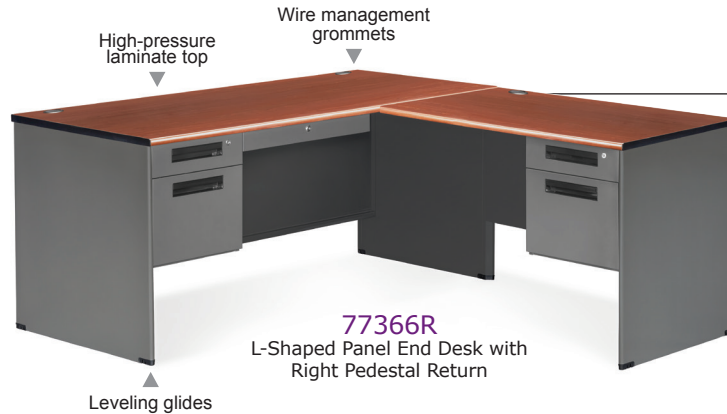

Executive Series Desks

Executive Desk Features

- Center drawer with lock standard (not available on credenza or return)
- Locking ball bearing full suspension pedestals
- Heavy duty 16 gauge steel
- Scratch-resistant powder-coated painted finish on base
- Double wall panel ends w/leveling glides
- 1¼" thick high-pressure laminate top
- Wire management grommets built-in (not available on credenza)
- Roll formed front edge top

Laminate Top Finishes

Cherry

Gray Nebula

Base

Metal Gray

77366R
L-Shaped Panel End Desk with Right Pedestal Return

77366R & L

L-shaped panel end desk with right or left pedestal return.

Single pedestal desk also sold separately.

Desk:
67" W x 29.25" H
x 29.50" D

Return Side:
71.50" W x 29.25" H
x 25.50" D

77366
Single Pedestal Panel End Desk

77366L
L-Shaped Panel End Desk with Left Pedestal Return

77266
Panel End Double Pedestal Credenza

77266

Panel end double pedestal credenza with locking pedestals.

67" W x 29.25" H
x 26.50" D

77348
Panel End Single Pedestal Desk

77348

Panel end single pedestal desk with locking center drawer and pedestal.