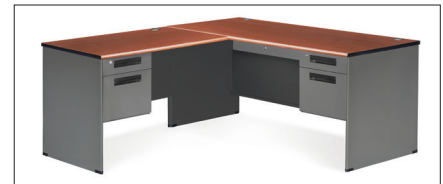

Executive Series Desks

Executive Desk Features

- Center drawer with lock standard (not available on credenza or return)
- Locking ball bearing full suspension pedestals
- Heavy duty 16 gauge steel
- Scratch-resistant powder-coated painted finish on base
- Double wall panel ends w/leveling glides
- 1¼" thick high-pressure laminate top
- Wire management grommets built-in (not available on credenza)
- Roll formed front edge top

Laminate Top Finishes

Cherry

Gray Nebula

Base

Metal Gray

77366R
L-Shaped Panel End Desk with Right Pedestal Return

77366R & L

L-shaped panel end desk with right or left pedestal return.

Single pedestal desk also sold separately.

Desk:
67" W x 29.25" H
x 29.50" D

Return Side:
71.50" W x 29.25" H
x 25.50" D

77366
Single Pedestal Panel End Desk

77366L
L-Shaped Panel End Desk with Left Pedestal Return

77266
Panel End Double Pedestal Credenza

77266

Panel end double pedestal credenza with locking pedestals.

67" W x 29.25" H
x 26.50" D

77348
Panel End Single Pedestal Desk

77348

Panel end single pedestal desk with locking center drawer and pedestal.