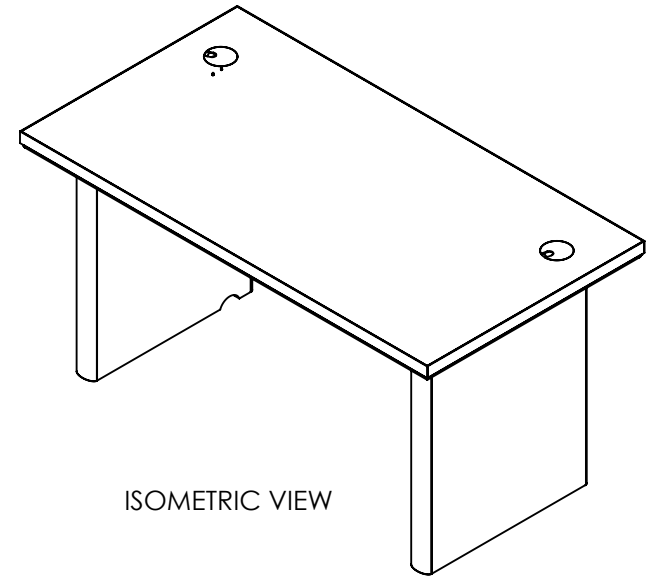

MODEL: SM600

TOP VIEW

ISOMETRIC VIEW

FRONT VIEW

SIDE VIEW

BACK VIEW