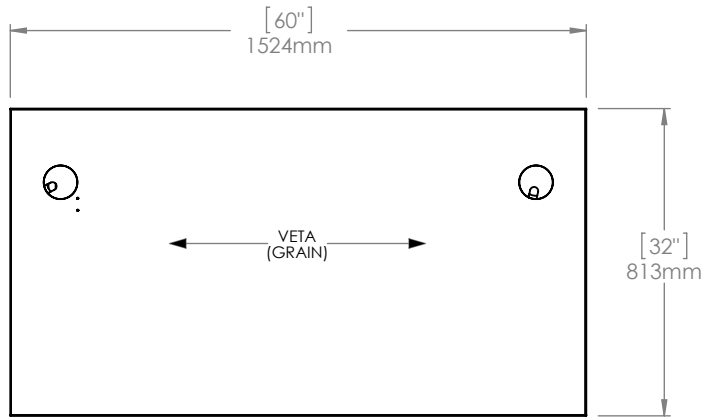

MODEL: SM600

TOP VIEW

ISOMETRIC VIEW

FRONT VIEW

SIDE VIEW

BACK VIEW