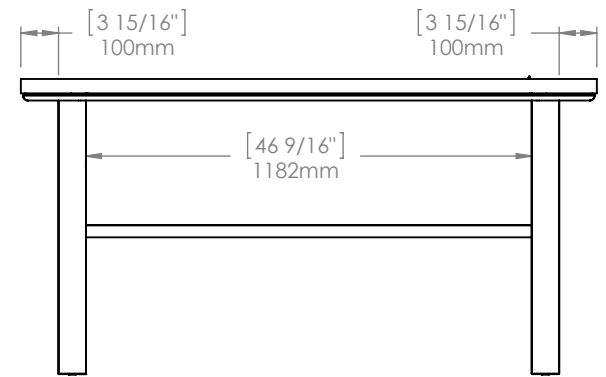

MODEL: SM600

TOP VIEW

ISOMETRIC VIEW

FRONT VIEW

SIDE VIEW

BACK VIEW