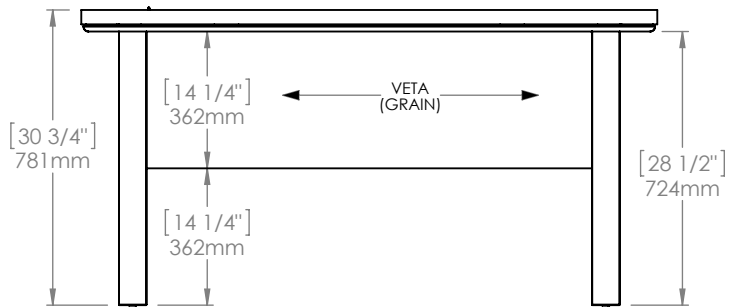

MODEL: SM600

TOP VIEW

ISOMETRIC VIEW

FRONT VIEW

SIDE VIEW

BACK VIEW