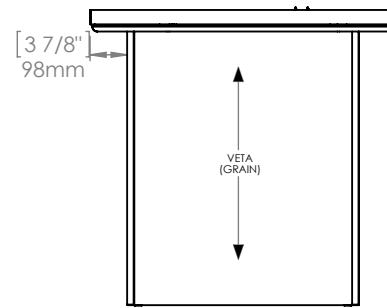

MODEL: SM600

TOP VIEW

ISOMETRIC VIEW

FRONT VIEW

SIDE VIEW

BACK VIEW