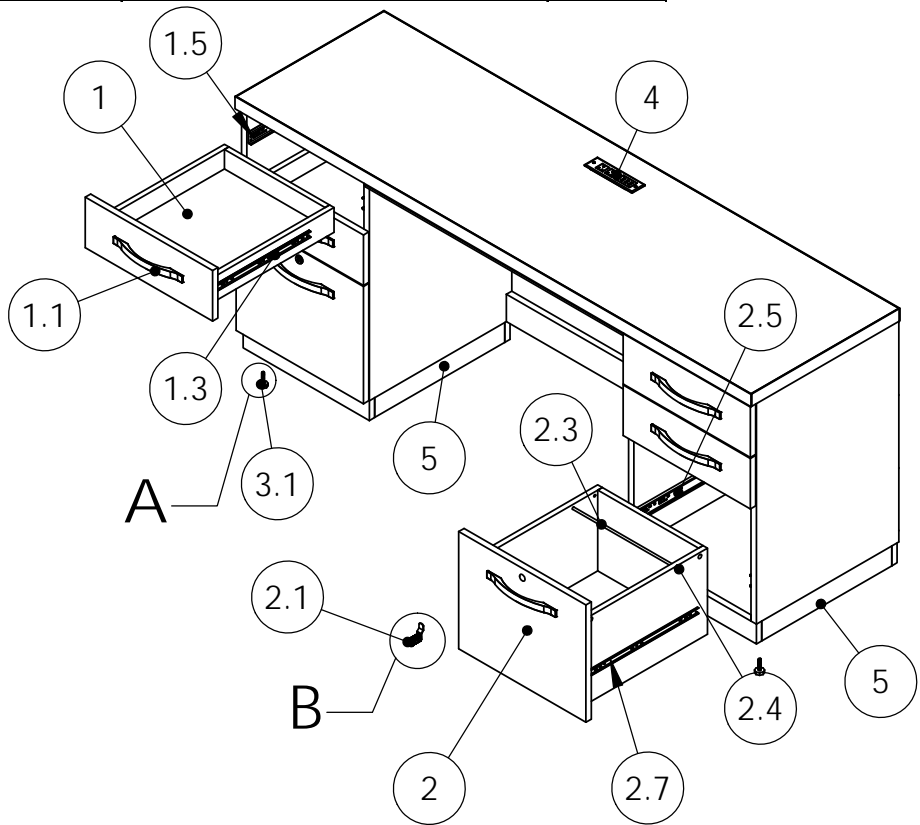

SM729 -PART LIST

NUMBER	PART NUMBER	DESCRIPTION	# PER SKU
1	P12-094-F80-02	GENERIC DRAWER	4
1.1	P03-PULL.ME02	PULL FOR MILLENNIUM (COLOR SILVER)	4
1.2	P29-TR8-34X0100B		8
1.3	P02-TELE14BDZ	TOPSLIDE 14" TELESCOPE SLIDE DRAWER 75#	8
1.4	P29-PANZ06X0044	6 X 7/16 PHIL PAN ZINC SCREW	48
1.5	P02-TELE14BCZ	TOPSLIDE 14" TELESCOPE SLIDE CASE 75#	8
1.6	P29-EURO6.3X14M	14 MM EUROSCREW (GUIA)	16
2	P12-092-F80-02	FILE DRAWER	2
2.1	P03-LOCK.0138Z	CAM LOCK 1 3/8" BLACK	2
2.2	P03-LOCK.CAMZ	CAM "Z" OFFSET CAM	2
2.3	P03-FILE.B.1519	FILE BARS - 15 3/16 (EA)	2
2.4	P03-FILE.B.CAP	FILE CAP	6
2.5	P02-TELE16BCZ	TOPSLIDE 16" TELESCOPE SLIDE CASE 75#	4
2.6	P29-EURO6.3X14M	14 MM EUROSCREW (GUIA)	8
2.7	P02-TELE16BDZ	TOPSLIDE 16" TELESCOPE SLIDE DRAWER 75#	4
2.8	P29-PANZ06X0044	6 X 7/16 PHIL PAN ZINC SCREW	24
3	P12-960-F80-01	HARDWARE BAG	1
3.1	P03-LEVELERS.02	HEX HEAD LEVELER	8
3.2	P03-KEY-637		2
4	P03-SURGE.STRIP06	SURGE STRIP	1
5	P12-163-F80-01	REMOVABLE BASE	2

3.1

DETAIL A
SCALE 1 : 2

2.1

DETAIL B
SCALE 1 : 2

MODEL: SM729