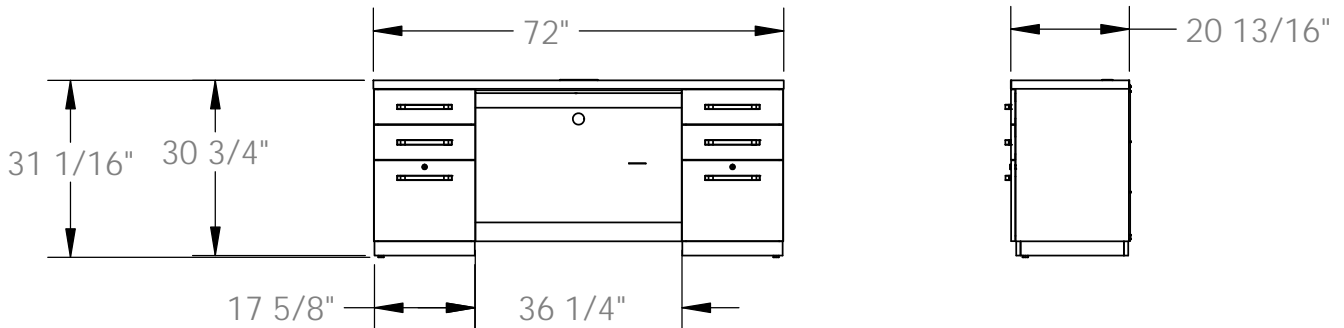

SM729 -PART LIST

NUMBER	PART NUMBER	DESCRIPTION	# PER SKU
1	P12-094-F80-02	GENERIC DRAWER	4
1.1	P03-PULL.ME02	PULL FOR MILLENNIUM (COLOR SILVER)	4
1.2	P29-TR8-34X0100B		8
1.3	P02-TELE14BDZ	TOPSLIDE 14" TELESCOPE SLIDE DRAWER 75#	8
1.4	P29-PANZ06X0044	6 X 7/16 PHIL PAN ZINC SCREW	48
1.5	P02-TELE14BCZ	TOPSLIDE 14" TELESCOPE SLIDE CASE 75#	8
1.6	P29-EURO6.3X14M	14 MM EUROSCREW (GUIA)	16
2	P12-092-F80-02	FILE DRAWER	2
2.1	P03-LOCK.0138Z	CAM LOCK 1 3/8" BLACK	2
2.2	P03-LOCK.CAMZ	CAM "Z" OFFSET CAM	2
2.3	P03-FILE.B.1519	FILE BARS - 15 3/16 (EA)	2
2.4	P03-FILE.B.CAP	FILE CAP	6
2.5	P02-TELE16BCZ	TOPSLIDE 16" TELESCOPE SLIDE CASE 75#	4
2.6	P29-EURO6.3X14M	14 MM EUROSCREW (GUIA)	8
2.7	P02-TELE16BDZ	TOPSLIDE 16" TELESCOPE SLIDE DRAWER 75#	4
2.8	P29-PANZ06X0044	6 X 7/16 PHIL PAN ZINC SCREW	24
3	P12-960-F80-01	HARDWARE BAG	1
3.1	P03-LEVELERS.02	HEX HEAD LEVELER	8
3.2	P03-KEY-637		2
4	P03-SURGE.STRIP06	SURGE STRIP	1
5	P12-163-F80-01	REMOVABLE BASE	2

3.1

DETAIL A
SCALE 1 : 2

2.1

DETAIL B
SCALE 1 : 2

MODEL: SM729