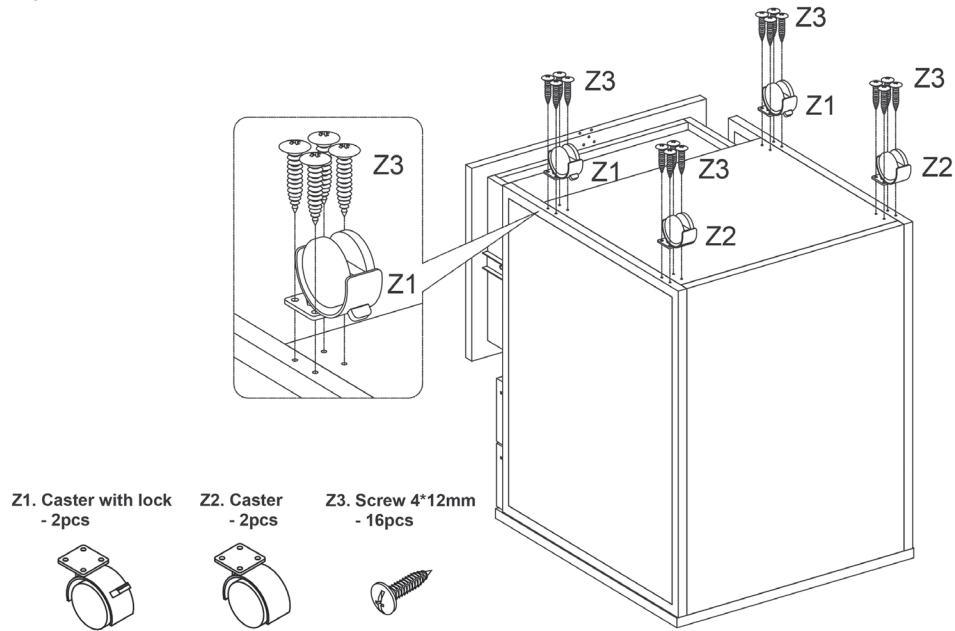

STEP 1

STEP 3

STEP 2

COMPLETED