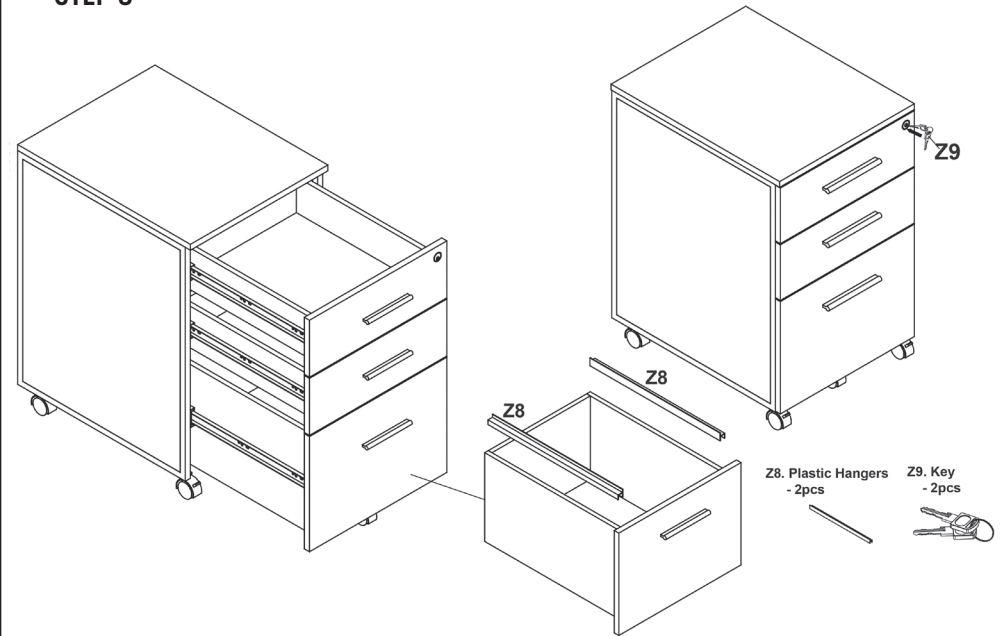

STEP 1

STEP 3

STEP 2

COMPLETED