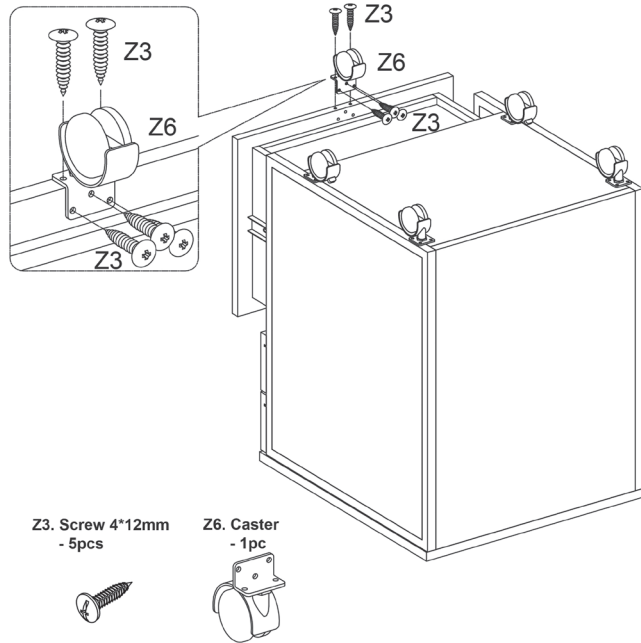

Congratulations on the purchase of your new *Signature Series* product!

Hardware identification

Z1. Caster with lock- 2pcs
(AW-Lock-Caster)

Z2. Caster- 2pcs
(AW-Caster)

Z3. Screw 4*12mm- 21pcs
(AW-PHRWBS 4*12mmB)

Z4. Handle 200mm(Pre-attached)
- 3pcs(AW-Handle)

Z5. Bolt 4*25mm(Pre-attached)
- 6pcs (AW-RFLAT 4*25mmS)

Z6. Caster- 1pc
(AW-L-Caster)

Z7. Sticker (Pre-attached)
- 6pcs (AW-ADHE-COVER2)

Z8. Plastic Hangers- 2pcs
(AW-Hanger)

Z9. Key-2pcs
(AW-Key1)

STEP 1

STEP 3

STEP 2

COMPLETED