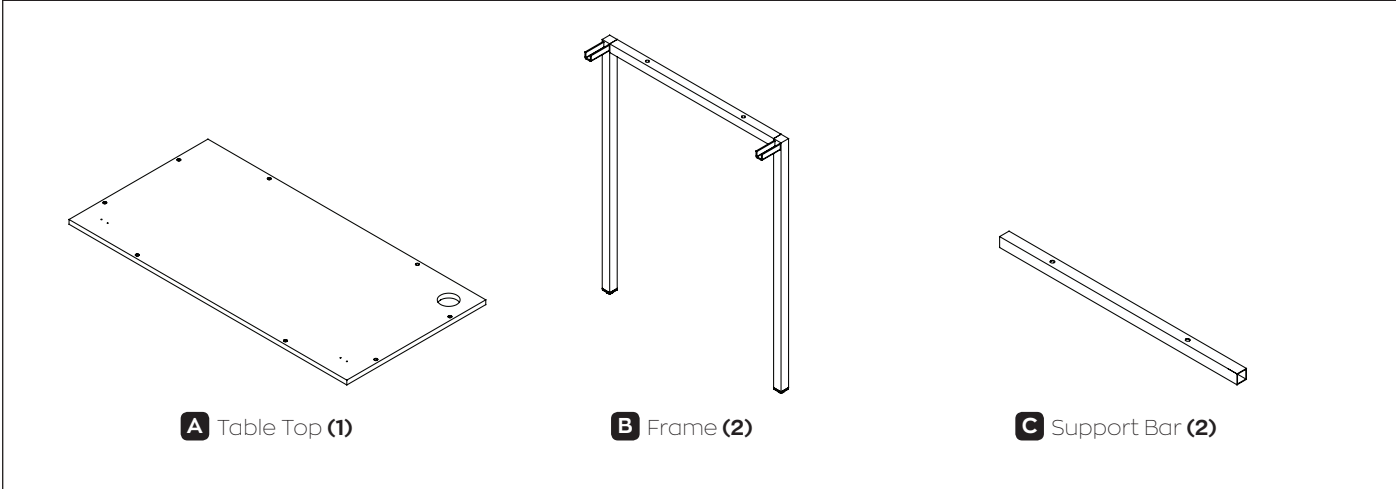

ASSEMBLY INSTRUCTIONS

30" x 24" DESK / 48" x 24" DESK

COMPONENTS

HARDWARE/TOOLS