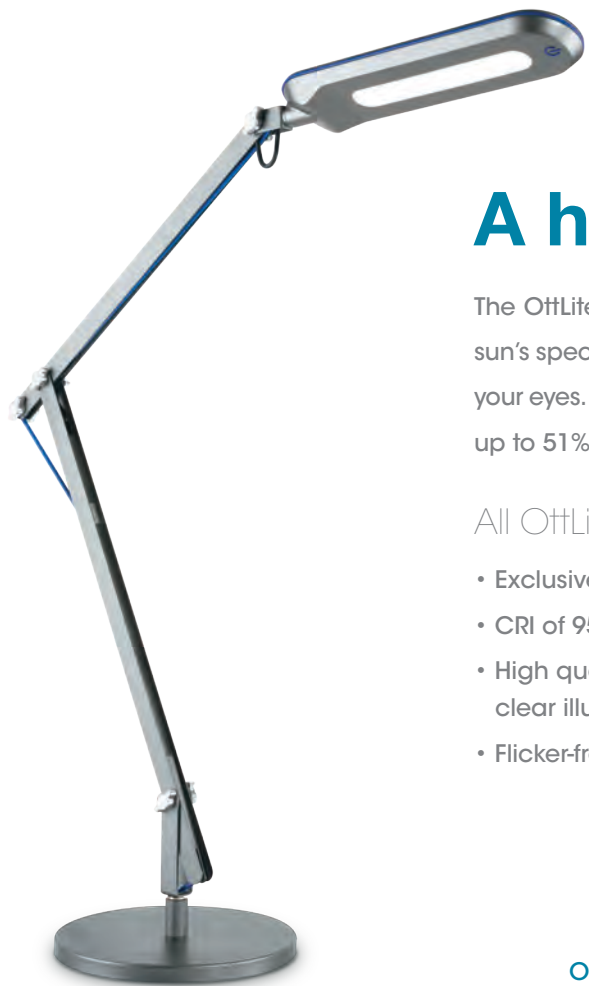

the reach

Health and wellness are definitely at work with the Reach Crane Lamp. Enjoy dramatically reduced eyestrain and glare - up to 51% - with the exclusive, proprietary OttLite WorkWell LED. Offer complete control over the workspace with multiple brightness settings and choice of a base, grommet or clamp. Charge devices with the USB port (base and grommet only) and easily change the height, angle and position of this versatile lamp with the touch of a hand.

OttLiteWorkWell.com

workwell[™]
by OttLite

Features:

- Choose base, grommet, or clamp
- Adjust brightness with touch switch – recalls last setting
- Rotating shade
- Multiple finish options

- 5V, 2.1A USB charging port (base and grommet only)
- Colorful tension cord
- Fluid, one hand adjustments

A healthier way to work

The OtLite WorkWell LED is an exclusive technology that comes as close to the sun’s spectral output as you can get – balanced, smooth and proven healthier for your eyes. No big peaks or valleys, just continuous, healthy illumination. Experience up to 51% eyestrain reduction. And, enjoy a more productive workspace.

All OtLite WorkWell Series lamps feature:

- Exclusive OtLite LED technology
- CRI of 95 (color rendering index)
- High quality diffusers for smooth, clear illumination
- Flicker-free adaptors
- Multiple brightness settings
- Powerful 5V, 2.1A USB charging ports
- Smart, adjustable design
- Low energy consuming, long lasting LEDs