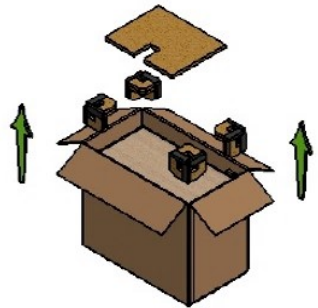

Assembly Instructions

ZU603

Open box

Remove the cardboard plate
and protectors

Remove the furniture from the box
and remove the plastic bag

Place the keys in the drawer

Dimension

-Height: 15 1/2"
-Width: 30"
-Depth: 23 1/2"

Note: Match
colored stickers

Ⓐ Furniture
1 part

Ⓗ Key
2 parts