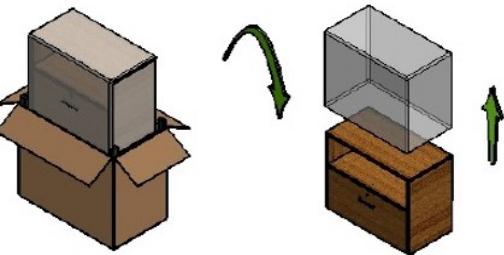

Assembly Instructions

ZU603

Open box

Remove the cardboard plate
and protectors

Remove the furniture from the box
and remove the plastic bag

Place the keys in the drawer

Dimension

-Height: 15 1/2"
-Width: 30"
-Depth: 23 1/2"

Note: Match
colored stickers

Ⓐ Furniture
1 part

Ⓗ Key
2 parts