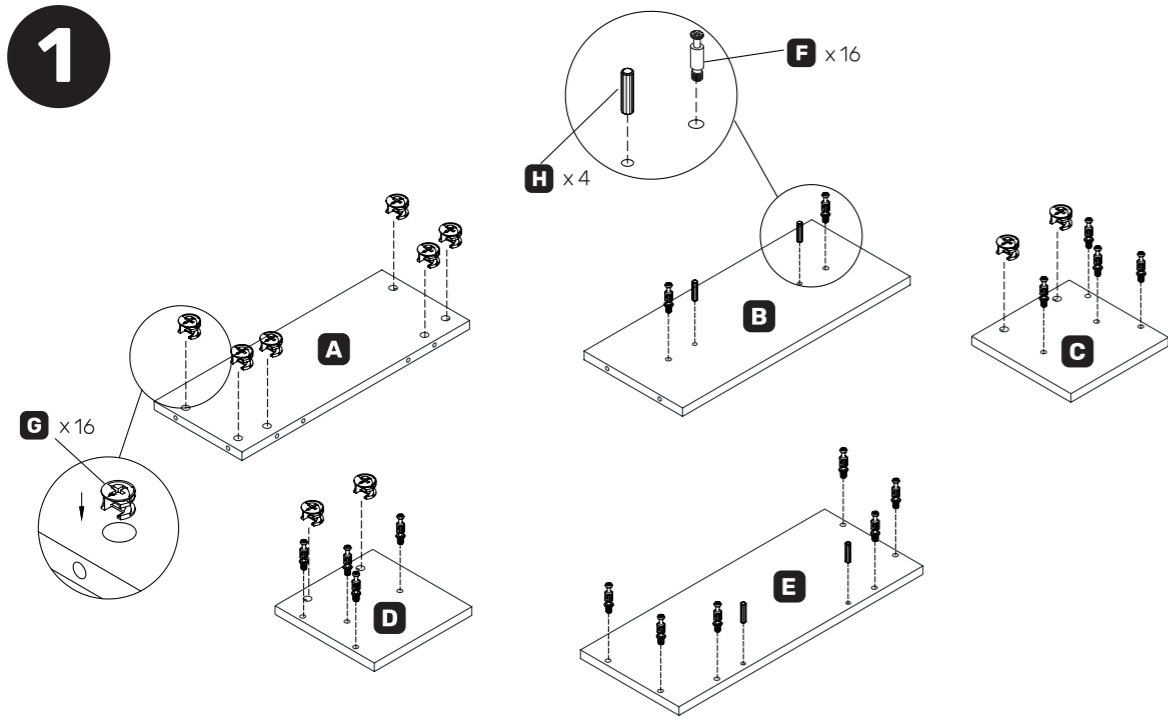

Assembly Instructions
24" Desk Hutch

Components

Hardware/Tools

! Tools Required for Assembly

Phillips Screwdriver

1

2

3