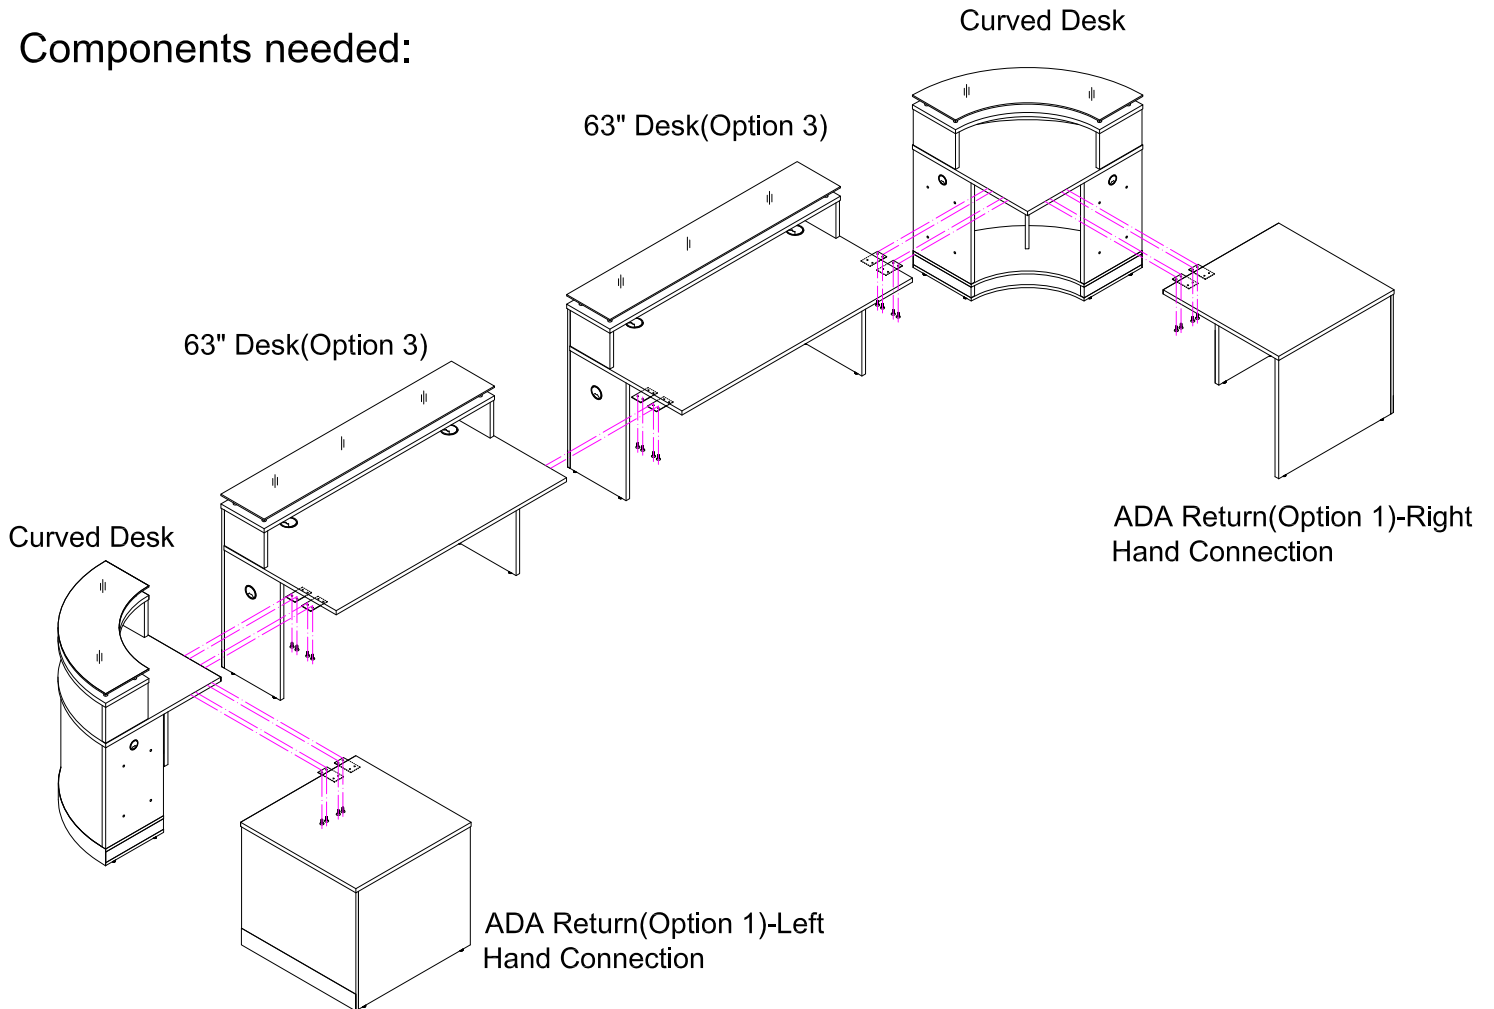

Components needed:

Completed:

NBF

Esquire Final Configuration 10326 Use once Each Component is Assembled

Components needed:

Completed:

NBF

Esquire Final Configuration 10350(Left Hand ADA Return) Use once Each Component is Assembled

Components needed:

Completed:

NBF

Esquire Final Configuration 10350(Right Hand ADA Return) Use once Each Component is Assembled

Components needed:

Completed:

Esquire Final Configuration 10353(Left Hand Curve) Use once Each Component is Assembled

Components needed:

Completed:

NBF

Esquire Final Configuration 10353(Right Hand Curve) Use once Each Component is Assembled

Components needed:

63" Desk(Option 2)-Left Hand Connection

Curved Desk

Completed: