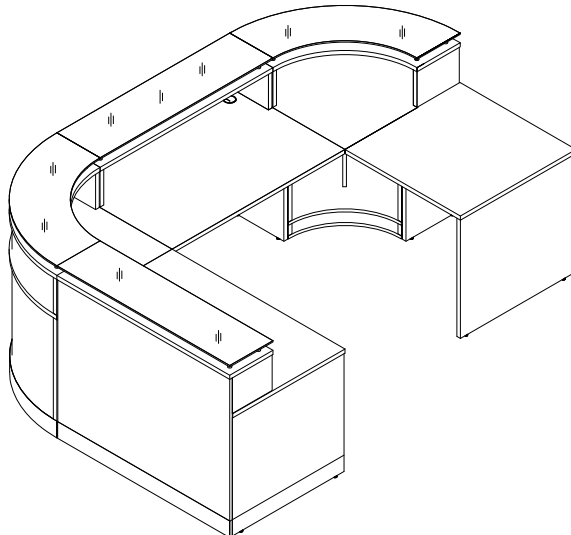

Components needed:

Completed:

NBF

Esquire Final Configuration 10349(Right Hand ADA Return) Use once Each Component is Assembled

Components needed:

Completed:

NBF

Esquire Final Configuration 10329 Use once Each Component is Assembled

Components needed:

Completed:

Esquire Final Configuration 10327(Left Hand ADA Return) Use once Each Component is Assembled

Components needed:

Completed:

NBF

Esquire Final Configuration 10327(Right Hand ADA Return) Use once Each Component is Assembled