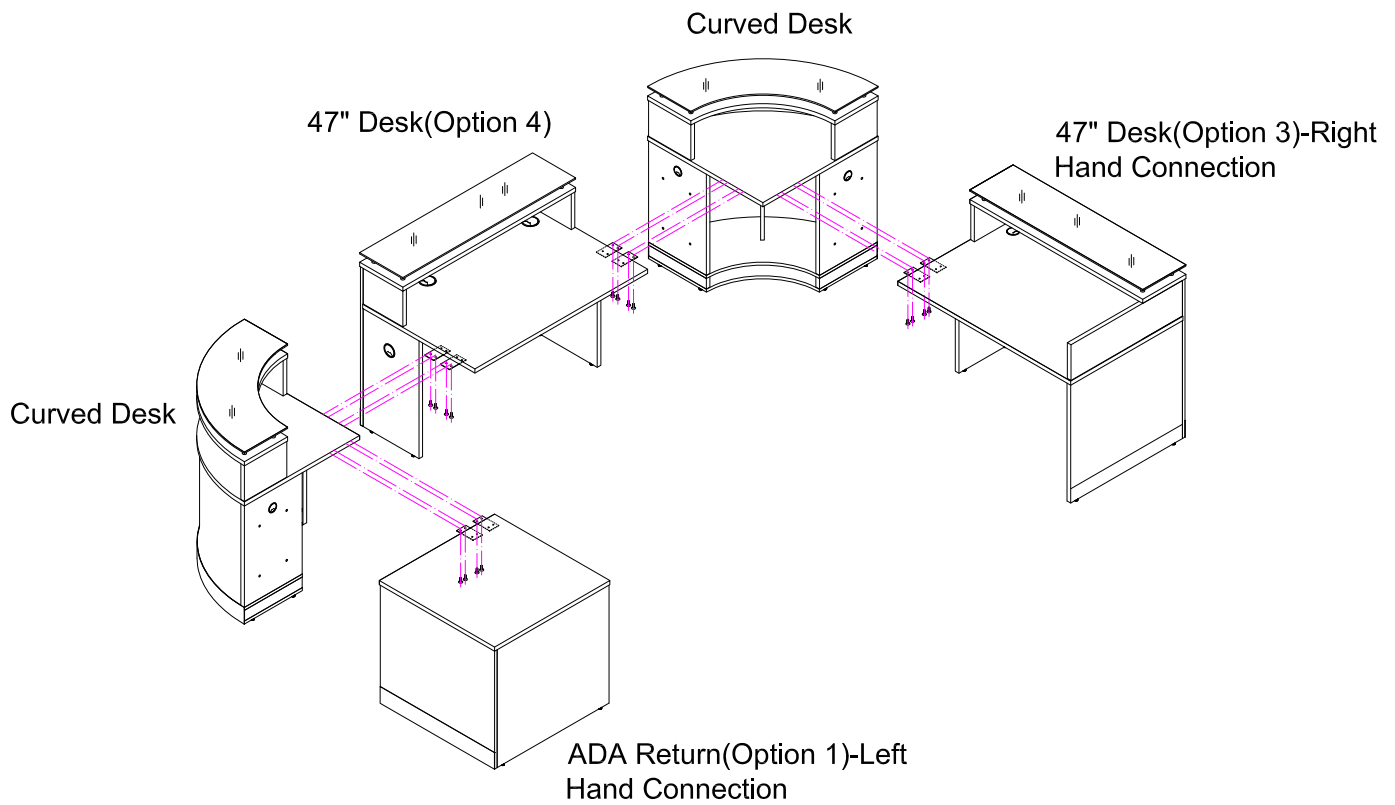

Completed:

NBF

Esquire Final Configuration 10348

Use once Each Component is Assembled

Components needed:

Completed:

NBF

Esquire Final Configuration 10349(Left Hand ADA Return) Use once Each Component is Assembled

Components needed:

Completed:

NBF

Esquire Final Configuration 10349(Right Hand ADA Return) Use once Each Component is Assembled

Components needed:

Completed:

NBF

Esquire Final Configuration 10329 Use once Each Component is Assembled