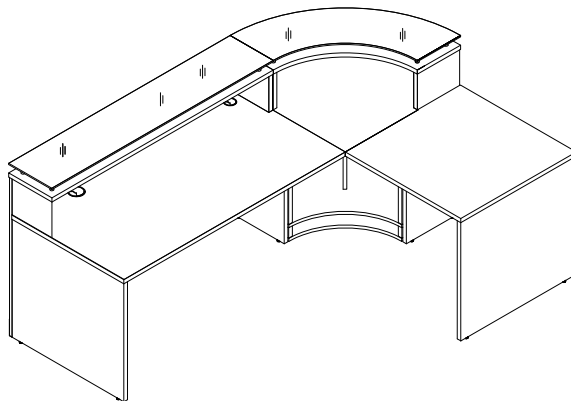

Components needed:

Completed:

NBF

Esquire Final Configuration 10350(Right Hand ADA Return) Use once Each Component is Assembled

Components needed:

Completed:

Esquire Final Configuration 10353(Left Hand Curve) Use once Each Component is Assembled

Components needed:

Completed:

NBF

Esquire Final Configuration 10353(Right Hand Curve) Use once Each Component is Assembled

Components needed:

63" Desk(Option 2)-Left Hand Connection

Curved Desk

Completed: