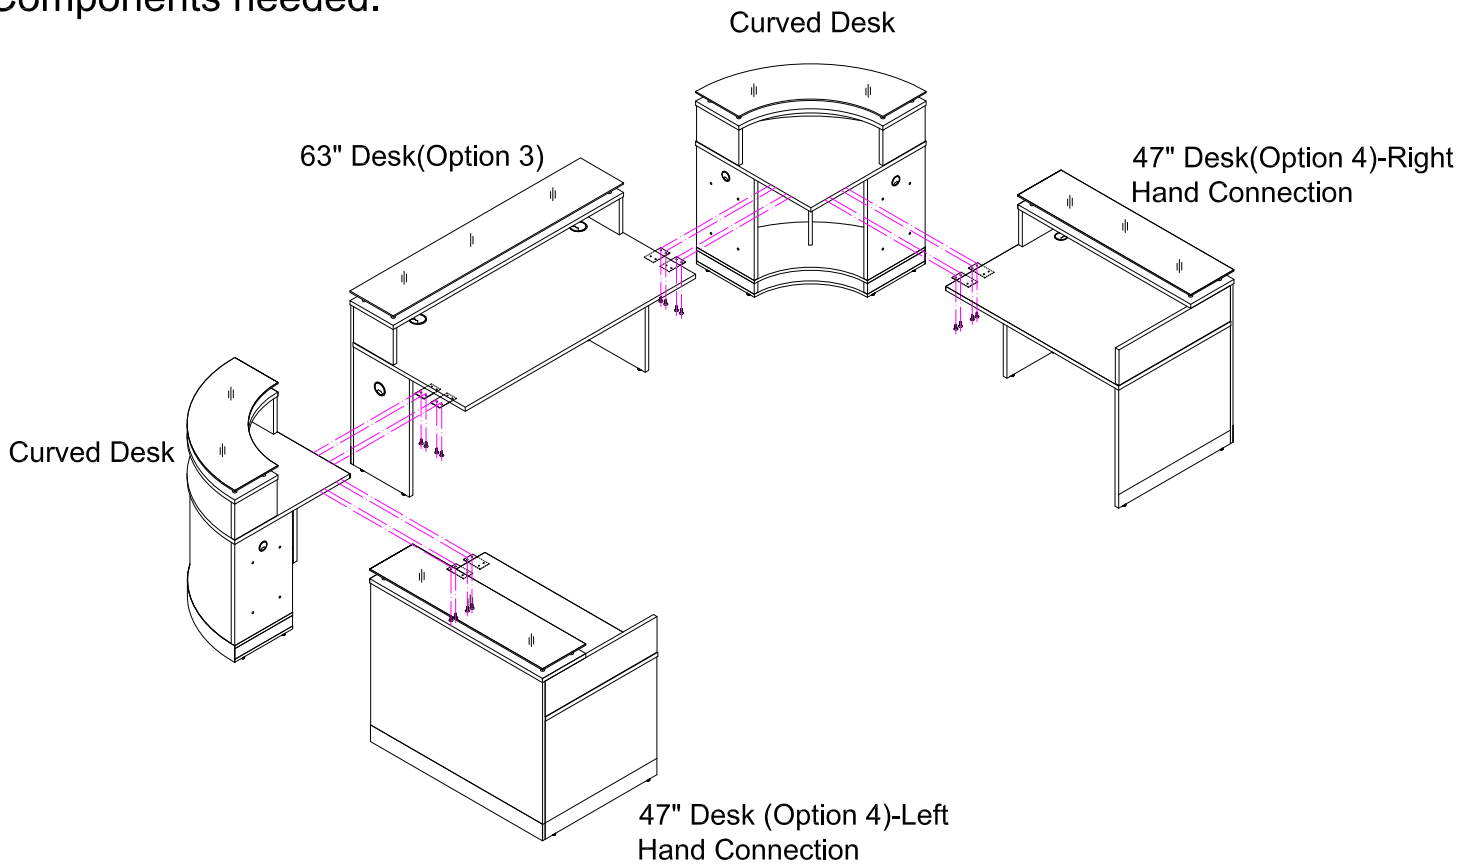

NBF

Esquire Final Configuration 10329 Use once Each Component is Assembled

Components needed: