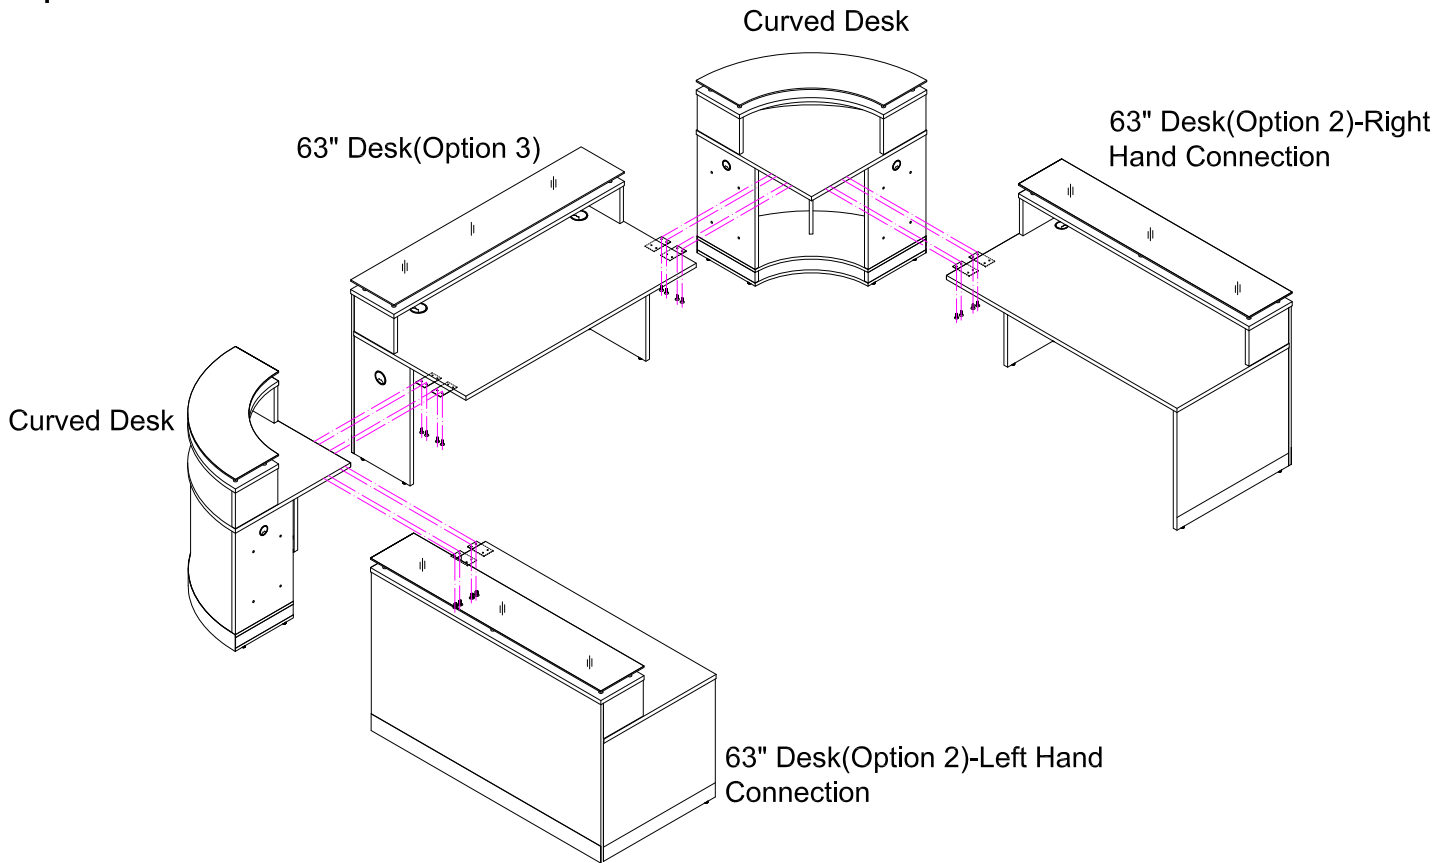

NBF

Esquire Final Configuration 10328

Use once Each Component is Assembled

Components needed: