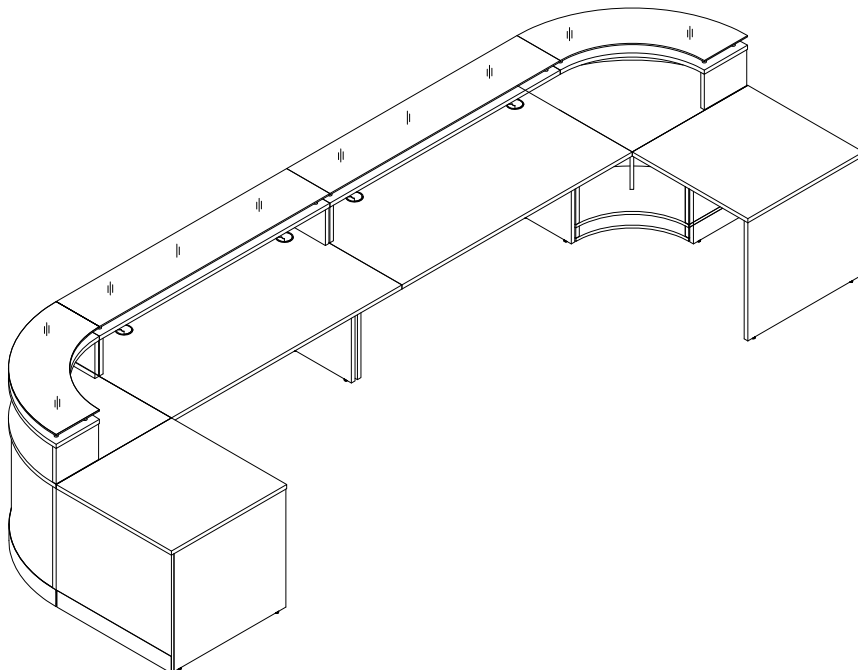

Components needed:

Completed:

NBF

Esquire Final Configuration 10326 Use once Each Component is Assembled

Components needed:

Completed:

NBF

Esquire Final Configuration 10350(Left Hand ADA Return) Use once Each Component is Assembled

Components needed:

Completed:

NBF

Esquire Final Configuration 10350(Right Hand ADA Return) Use once Each Component is Assembled

Components needed:

Completed:

Esquire Final Configuration 10353(Left Hand Curve) Use once Each Component is Assembled