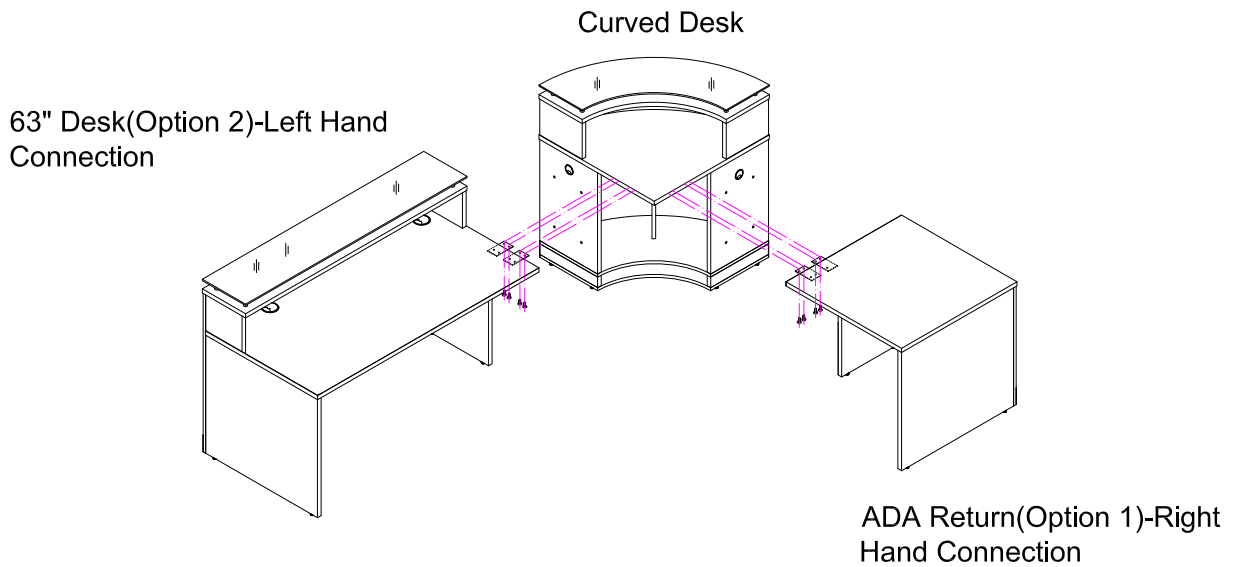

Components needed:

Completed:

NBF

Esquire Final Configuration 10350(Right Hand ADA Return) Use once Each Component is Assembled

Components needed:

Completed:

Esquire Final Configuration 10353(Left Hand Curve) Use once Each Component is Assembled

Components needed:

Completed:

NBF

Esquire Final Configuration 10353(Right Hand Curve) Use once Each Component is Assembled

Components needed:

63" Desk(Option 2)-Left Hand Connection

Curved Desk

Completed: