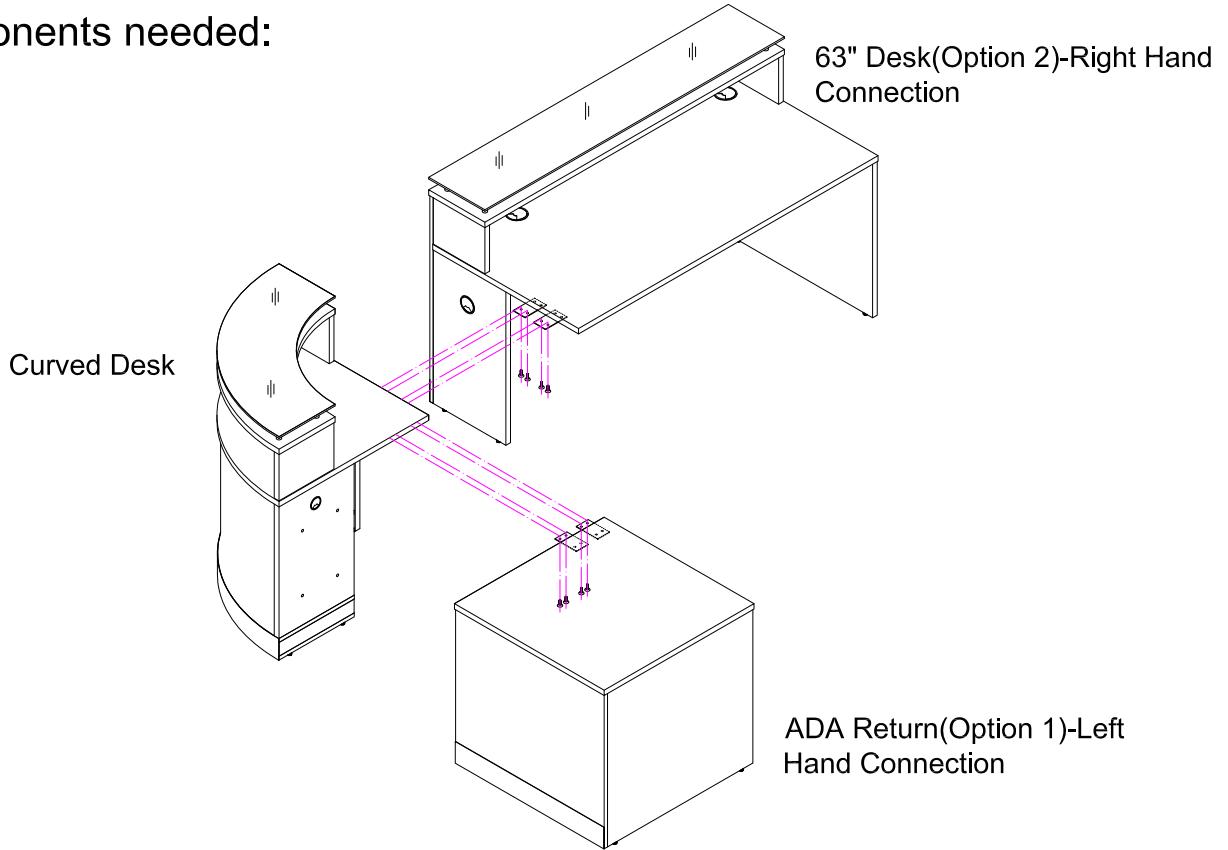

Components needed:

Completed:

NBF

Esquire Final Configuration 10326 Use once Each Component is Assembled

Components needed:

Completed:

NBF

Esquire Final Configuration 10350(Left Hand ADA Return) Use once Each Component is Assembled

Components needed:

Completed:

NBF

Esquire Final Configuration 10350(Right Hand ADA Return) Use once Each Component is Assembled

Components needed:

Completed:

Esquire Final Configuration 10353(Left Hand Curve) Use once Each Component is Assembled

Components needed:

Completed:

NBF

Esquire Final Configuration 10353(Right Hand Curve) Use once Each Component is Assembled

Components needed:

63" Desk(Option 2)-Left Hand Connection

Curved Desk

Completed: