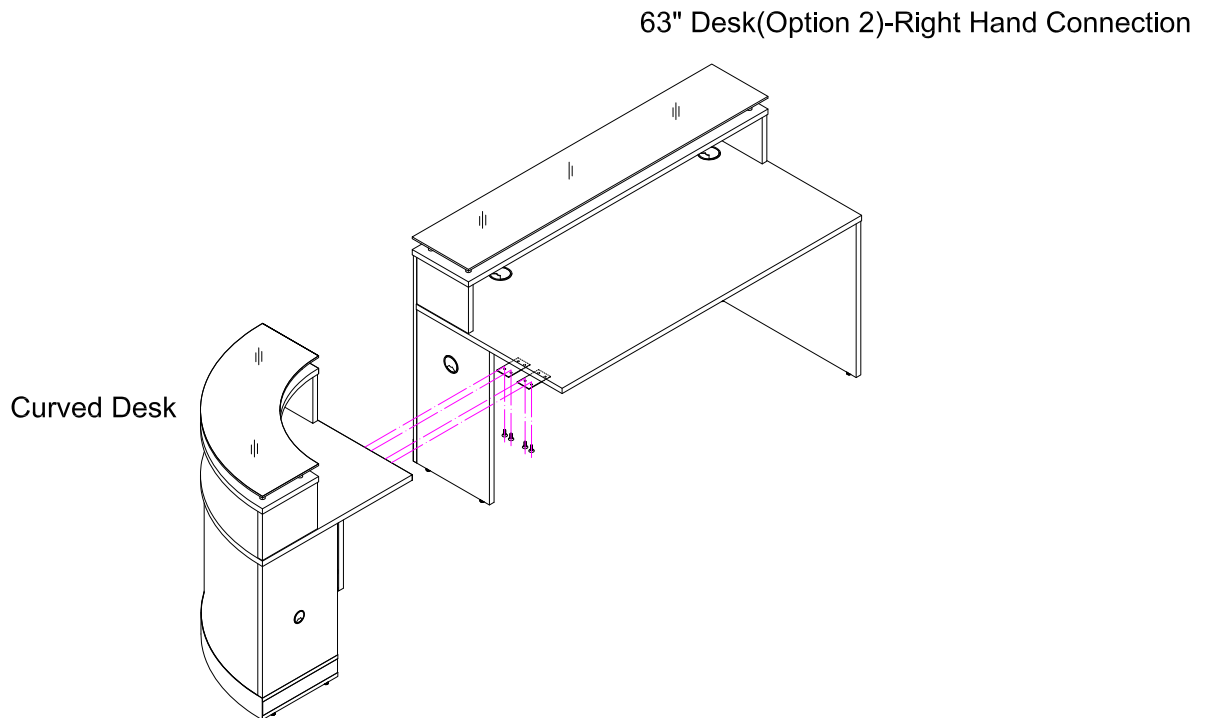

Components needed:

Completed:

NBF

Esquire Final Configuration 10350(Right Hand ADA Return) Use once Each Component is Assembled

Components needed:

Completed:

Esquire Final Configuration 10353(Left Hand Curve) Use once Each Component is Assembled

Components needed:

Completed:

NBF

Esquire Final Configuration 10353(Right Hand Curve) Use once Each Component is Assembled

Components needed:

63" Desk(Option 2)-Left Hand Connection

Curved Desk

Completed: