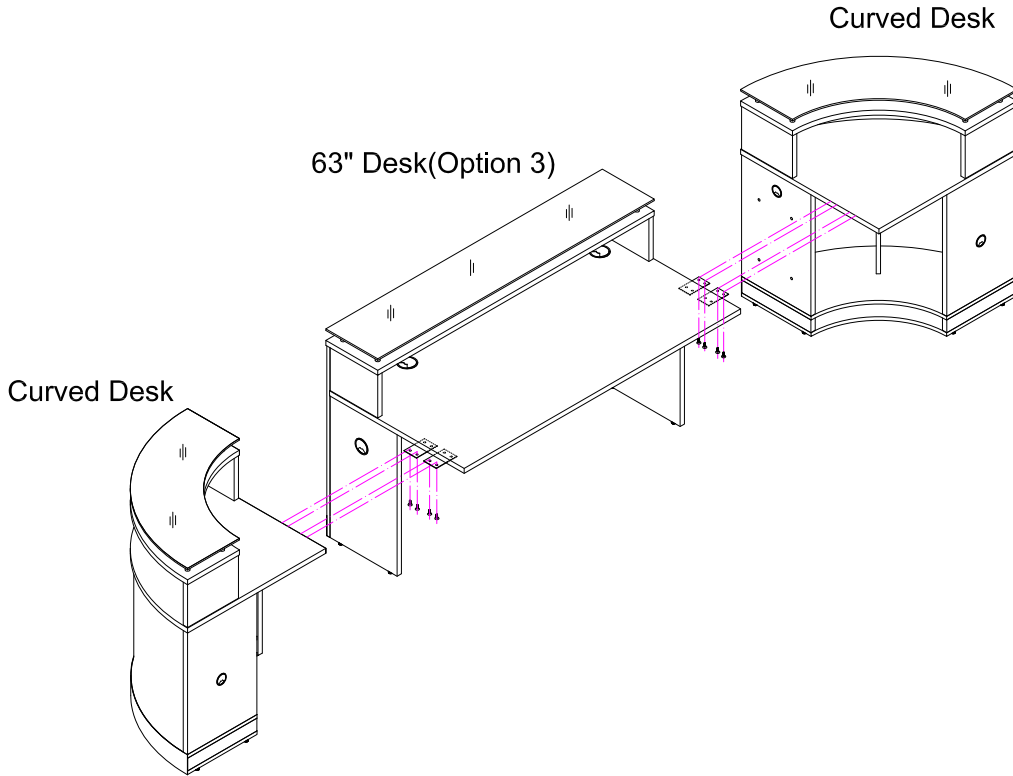

Completed:

NBF

Esquire Final Configuration 10348

Use once Each Component is Assembled

Components needed:

Completed:

NBF

Esquire Final Configuration 10349(Left Hand ADA Return) Use once Each Component is Assembled