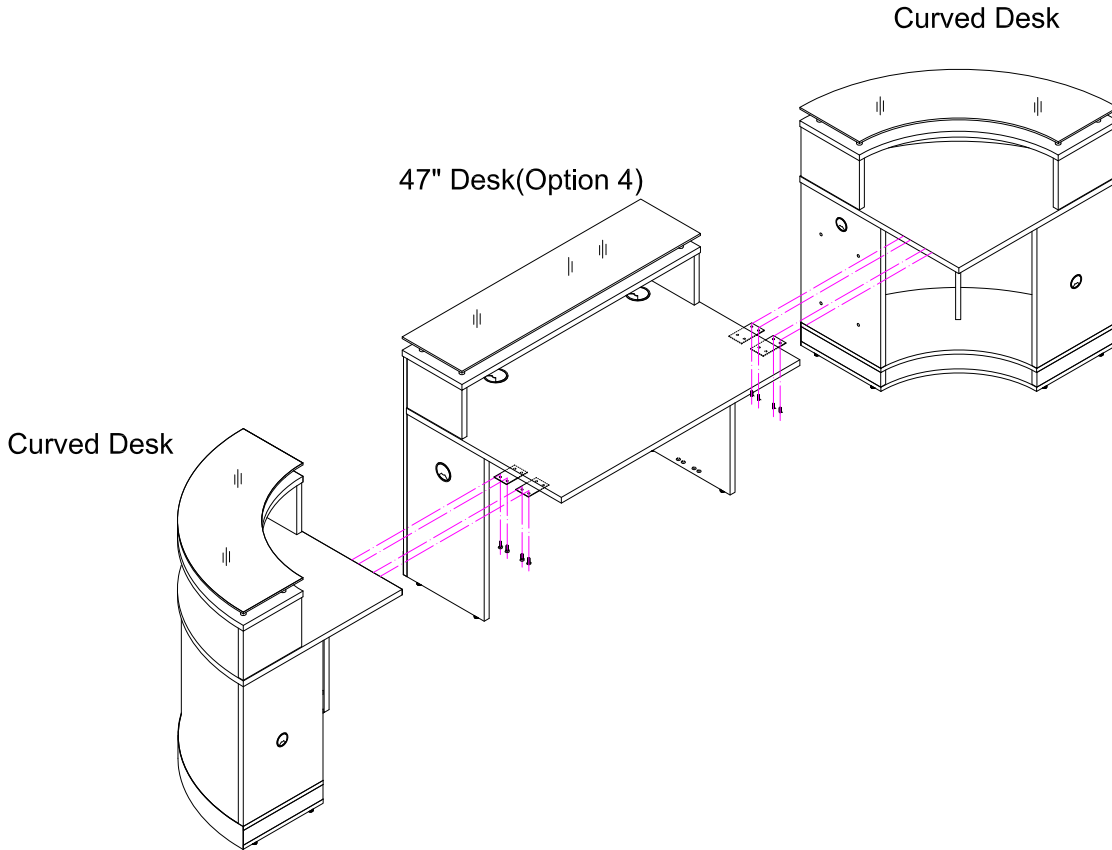

Completed:

NBF

Esquire Final Configuration 10348

Use once Each Component is Assembled

Components needed:

Completed:

NBF

Esquire Final Configuration 10349(Left Hand ADA Return) Use once Each Component is Assembled