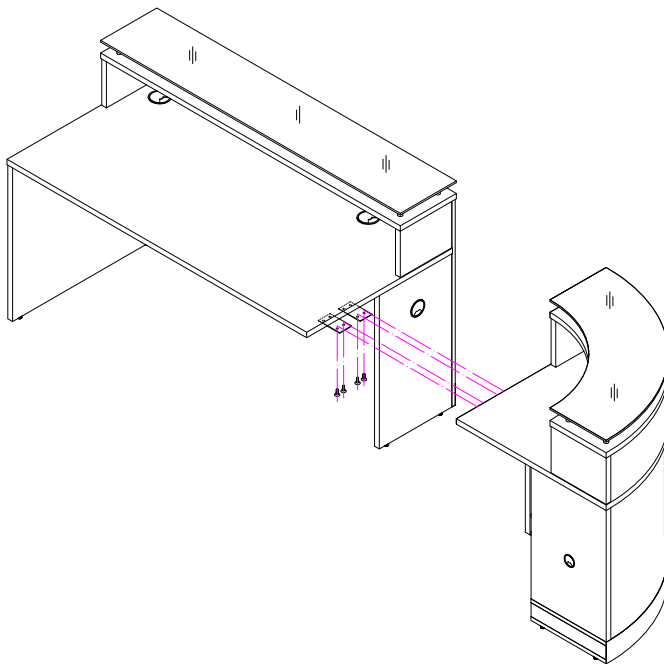

Components needed:

Completed:

NBF

Esquire Final Configuration 10350(Right Hand ADA Return) Use once Each Component is Assembled

Components needed:

Completed:

Esquire Final Configuration 10353(Left Hand Curve) Use once Each Component is Assembled

Components needed:

Completed:

NBF

Esquire Final Configuration 10353(Right Hand Curve) Use once Each Component is Assembled

Components needed:

63" Desk(Option 2)-Left Hand Connection

Curved Desk

Completed: