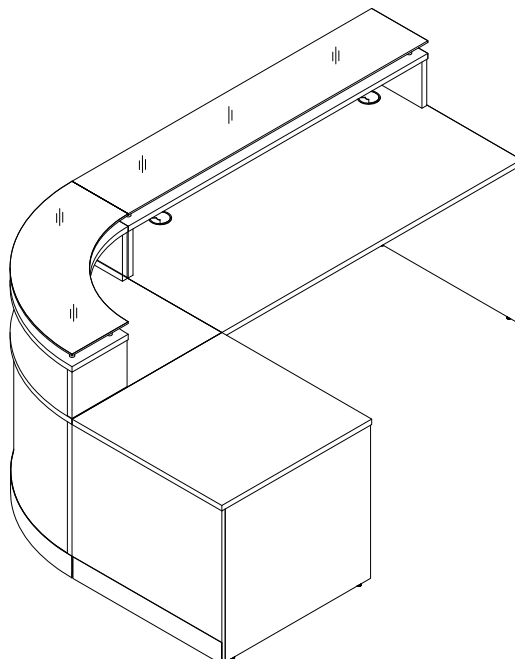

Components needed:

Completed:

NBF

Esquire Final Configuration 10326 Use once Each Component is Assembled

Components needed:

Completed:

NBF

Esquire Final Configuration 10350(Left Hand ADA Return) Use once Each Component is Assembled

Components needed:

Completed:

NBF

Esquire Final Configuration 10350(Right Hand ADA Return) Use once Each Component is Assembled

Components needed:

Completed:

Esquire Final Configuration 10353(Left Hand Curve) Use once Each Component is Assembled