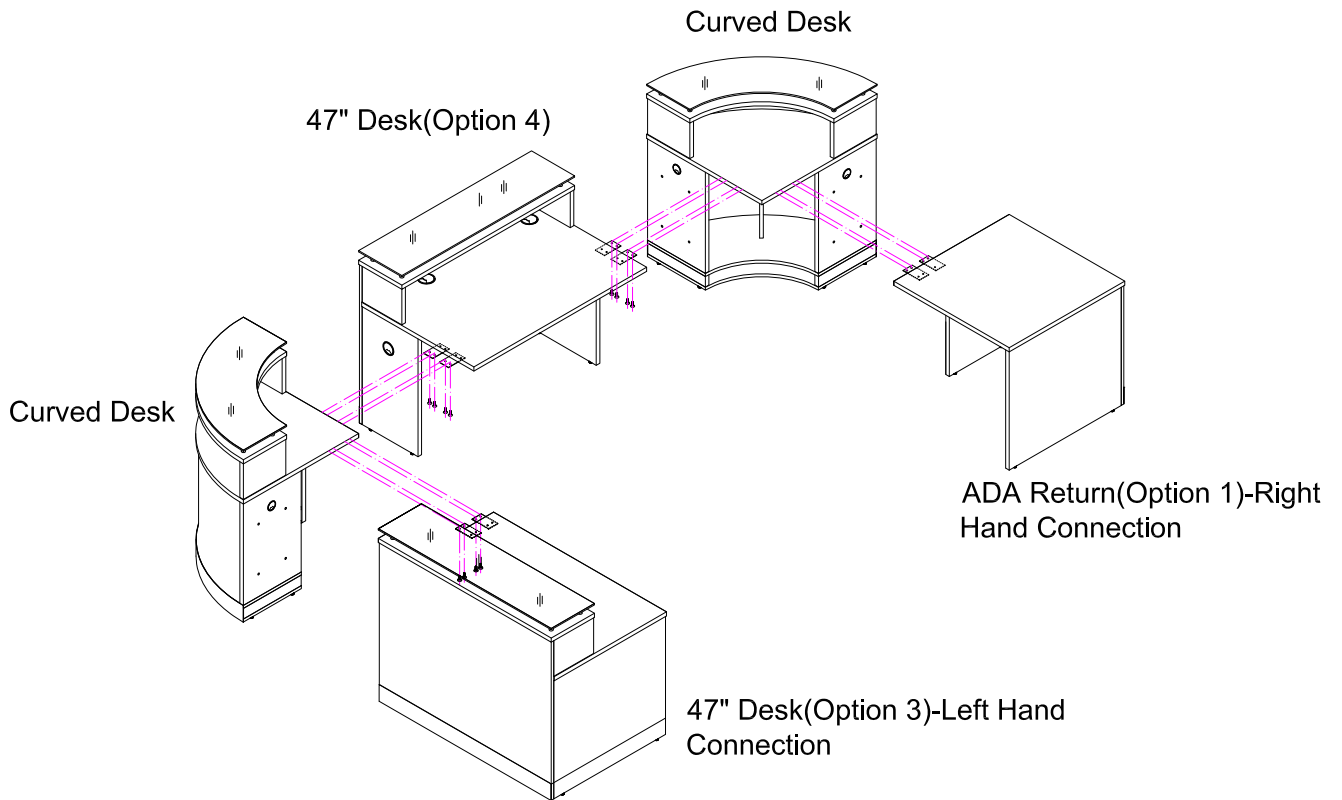

Components needed:

Completed:

NBF

Esquire Final Configuration 10349(Right Hand ADA Return) Use once Each Component is Assembled

Components needed:

Completed:

NBF

Esquire Final Configuration 10329 Use once Each Component is Assembled

Components needed:

Completed:

Esquire Final Configuration 10327(Left Hand ADA Return) Use once Each Component is Assembled

Components needed:

Completed:

NBF

Esquire Final Configuration 10327(Right Hand ADA Return) Use once Each Component is Assembled