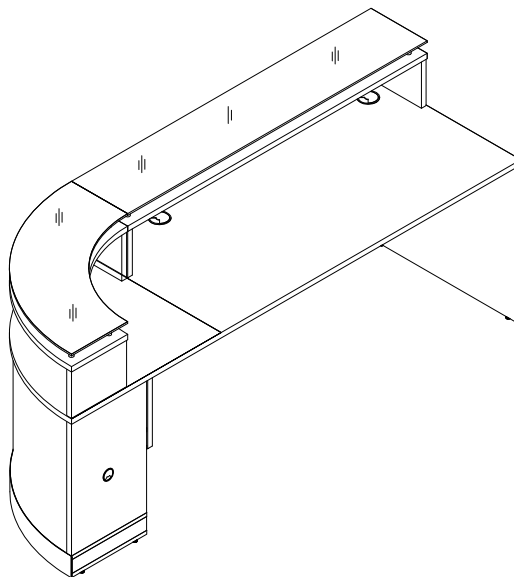

Components needed:

Completed:

NBF

Esquire Final Configuration 10350(Right Hand ADA Return) Use once Each Component is Assembled

Components needed:

Completed:

Esquire Final Configuration 10353(Left Hand Curve) Use once Each Component is Assembled

Components needed:

Completed:

NBF

Esquire Final Configuration 10353(Right Hand Curve) Use once Each Component is Assembled

Components needed:

63" Desk(Option 2)-Left Hand Connection

Curved Desk

Completed: