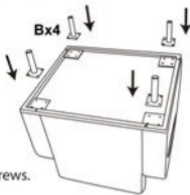

Assembly Instructions

Step 1

Step 2

Use allen key to screw in 16 screws.

Step 3

Use same steps for love seat and lounge sofa.

Ax16

Bx4