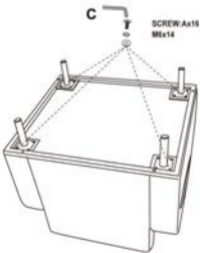

Assembly Instructions

Step 1

Step 2

Use allen key to screw in 16 screws.

Step 3

Use same steps for love seat and lounge sofa.

Ax16

Bx4