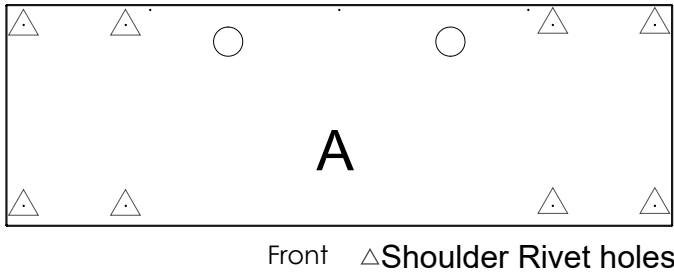

Congratulations on the purchase of your new *Signature Series* product!

COMPONENTS

A. 72"x24" Table Top*1pc

B. Modesty Panel*1pc

C. 24" Pedestal*2pcs

HARDWARE

**(1).Self-tapping
Screw 4*10mm-6pcs**

**(2).Self-tapping
Screw #10*3/4"-3pcs**

(3).Shoulder Rivet-8pcs

**(4).Flat Head Screw
#10*1" -8pcs**

Congratulations on the purchase of your new *Signature Series* product!

INSTRUCTIONS FOR 72"x24" DESK

STEP 1

STEP 2

STEP 3

STEP 4