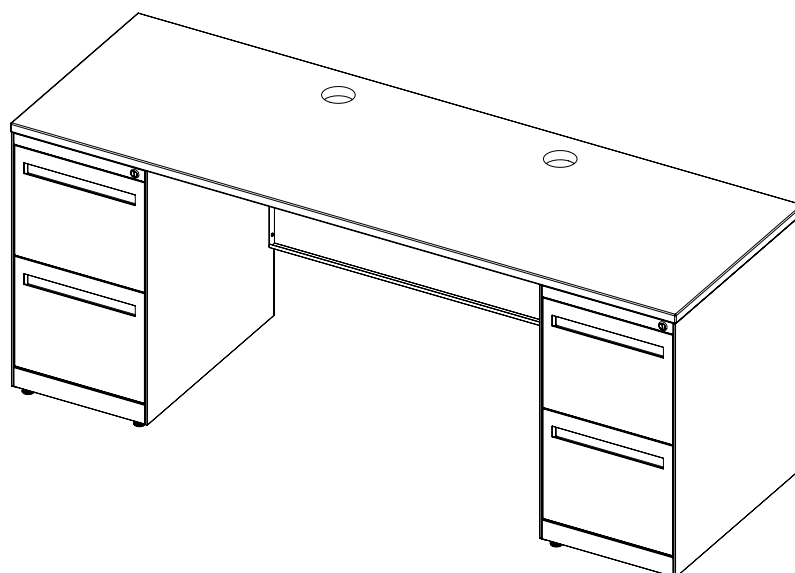

Congratulations on the purchase of your new *Signature Series* product!

COMPONENTS

A. 72"x24" Table Top*1pc

B. Modesty Panel*1pc

C. 24" Pedestal*2pcs

HARDWARE

**(1).Self-tapping
Screw 4*10mm-6pcs**

**(2).Self-tapping
Screw #10*3/4"-3pcs**

(3).Shoulder Rivet-8pcs

**(4).Flat Head Screw
#10*1" -8pcs**

Congratulations on the purchase of your new *Signature Series* product!

INSTRUCTIONS FOR 72"x24" DESK

STEP 1

STEP 2

STEP 3

STEP 4