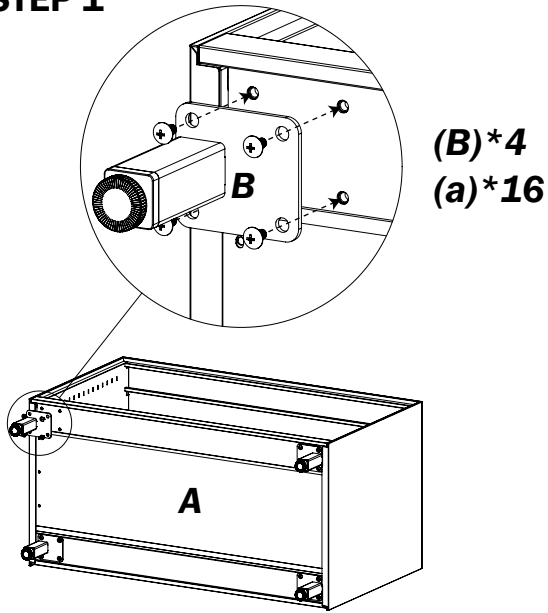

INSTRUCTIONS FOR 36" BOOKCASE

Congratulations on the purchase of your new Signature Series product!

STEP 1