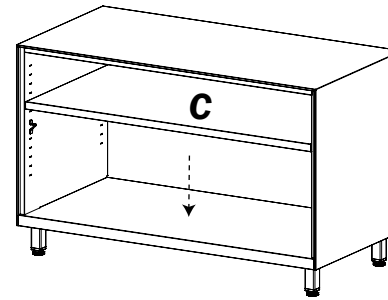

Congratulations on the purchase of your new *Signature Series* product!

COMPONENTS

Ⓐ 36" Bookcase*1pc

Ⓑ Leveling Glide Leg*4pcs

Ⓒ Shelf*1pc

HARDWARE

Ⓐ Screw
M6*12mm-16pcs

Ⓑ Hook-4pcs

INSTRUCTIONS FOR 36" BOOKCASE

Congratulations on the purchase of your new Signature Series product!

STEP 1

STEP 2

STEP 3

FINISH