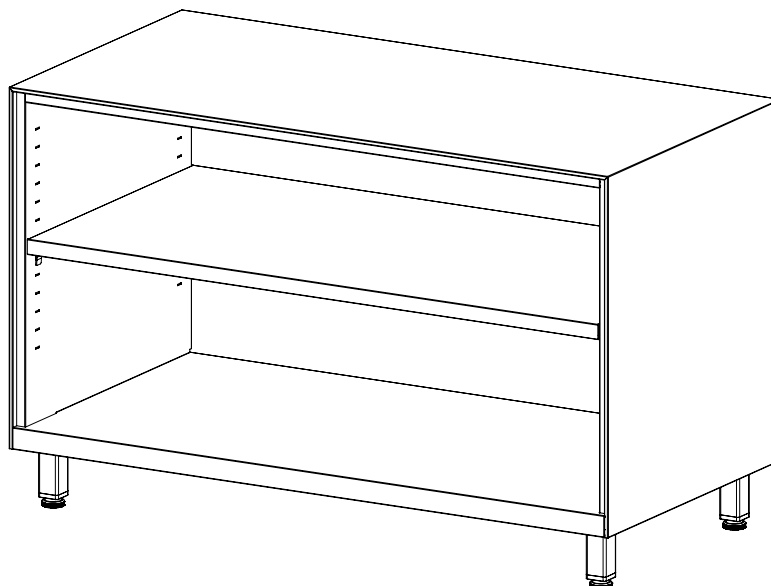

Congratulations on the purchase of your new *Signature Series* product!

COMPONENTS

Ⓐ 36" Bookcase*1pc

Ⓑ Leveling Glide Leg*4pcs

Ⓒ Shelf*1pc

HARDWARE

Ⓐ Screw
M6*12mm-16pcs

Ⓑ Hook-4pcs

INSTRUCTIONS FOR 36" BOOKCASE

Congratulations on the purchase of your new Signature Series product!

STEP 1

STEP 2

STEP 3

FINISH