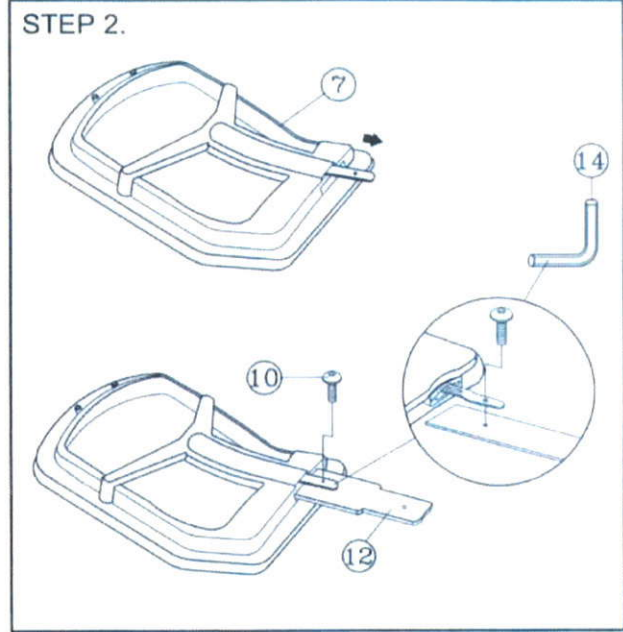

eurotech ASSEMBLY INSTRUCTION

Remove all items from the carton . Verify all pieces before assembly.

PART LIST

KEY QTY	DESCRIPTION	KEY QTY	DESCRIPTION	KEY QTY	DESCRIPTION	
1	5	Caster	7	1	Backrest	
2	1	Base	8	2	Armrest	
3	1	Seat Post	9	2	Arm Width Adjustment Knob + Washers	
4	1	Seat Post Cover	10	1	Backrest / Ratchet Screw 8x10 mm	
5	1	Mechanism	11	2	Arm Bracket	
6	1	Seat	12	1	Backrest Post	
				13	1	Backrest / Mechanism Bolt 8x25mm + Washers
				14	1	M6 Size Allen Wrench

PREVENTIVE MAINTENANCE AND WARNING!

- USE THIS PRODUCT ONLY FOR SEATING ONE PERSON AT A TIME
- DO NOT USE THIS CHAIR AS A STEP STOOL / LADDER.
- DO NOT SIT ON ANY PART OF THE CHAIR EXCEPT THE SEAT.
- DO NOT USE CHAIR ON UNEVEN FLOOR SURFACES.
- DO NOT USE CHAIR UNLESS ALL BOLTS, SCREWS AND KNOBS ARE TIGHT. AT LEAST EVERY SIX MONTHS, CHECK ALL BOLTS, SCREWS AND KNOBS TO BE SURE THEY ARE TIGHT.
- IF ANY PARTS ARE MISSING, BROKEN, DAMAGED OR WORN, STOP USE OF THE PRODUCT UNTIL REPAIRS ARE MADE USING FACTORY AUTHORIZED PARTS.
- DISPOSE OF PACKAGING PROPERLY. PLASTIC BAG IS NOT A TOY. DO NOT USE PLASTIC BAG AS HEAD COVERING - IT MAY CAUSE SUFFOCATION.
- FAILURE TO FOLLOW THESE WARNINGS COULD RESULT IN SERIOUS INJURY.