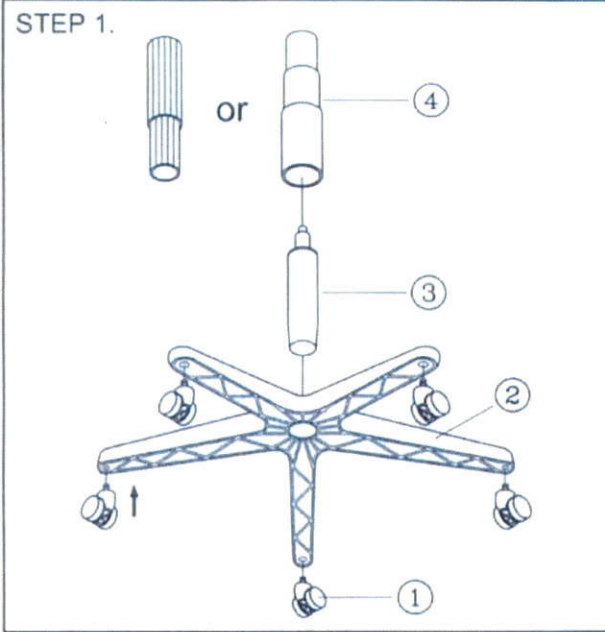

eurotech ASSEMBLY INSTRUCTION

Remove all items from the carton . Verify all pieces before assembly.

PART LIST

KEY QTY	DESCRIPTION	KEY QTY	DESCRIPTION	KEY QTY	DESCRIPTION	
1	5	Caster	7	1	Backrest	
2	1	Base	8	2	Armrest	
3	1	Seat Post	9	2	Arm Width Adjustment Knob + Washers	
4	1	Seat Post Cover	10	1	Backrest / Ratchet Screw 8x10 mm	
5	1	Mechanism	11	2	Arm Bracket	
6	1	Seat	12	1	Backrest Post	
				13	1	Backrest / Mechanism Bolt 8x25mm + Washers
				14	1	M6 Size Allen Wrench