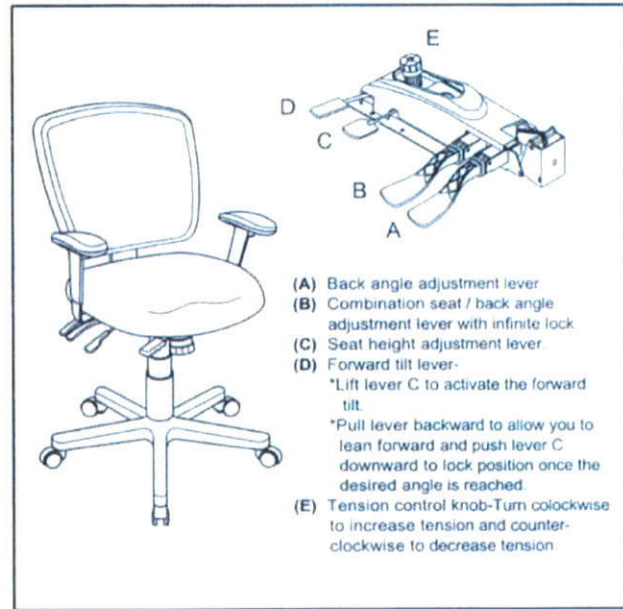

eurotech ASSEMBLY INSTRUCTION

Remove all items from the carton . Verify all pieces before assembly.

PART LIST

KEY QTY	DESCRIPTION	KEY QTY	DESCRIPTION	KEY QTY	DESCRIPTION	
1	5	Caster	7	1	Backrest	
2	1	Base	8	2	Armrest	
3	1	Seat Post	9	2	Arm Width Adjustment Knob + Washers	
4	1	Seat Post Cover	10	1	Backrest / Ratchet Screw 8x10 mm	
5	1	Mechanism	11	2	Arm Bracket	
6	1	Seat	12	1	Backrest Post	
				13	1	Backrest / Mechanism Bolt 8x25mm + Washers
				14	1	M6 Size Allen Wrench

PREVENTIVE MAINTENANCE AND WARNING!

- USE THIS PRODUCT ONLY FOR SEATING ONE PERSON AT A TIME
- DO NOT USE THIS CHAIR AS A STEP STOOL / LADDER.
- DO NOT SIT ON ANY PART OF THE CHAIR EXCEPT THE SEAT.
- DO NOT USE CHAIR ON UNEVEN FLOOR SURFACES.
- DO NOT USE CHAIR UNLESS ALL BOLTS, SCREWS AND KNOBS ARE TIGHT. AT LEAST EVERY SIX MONTHS, CHECK ALL BOLTS, SCREWS AND KNOBS TO BE SURE THEY ARE TIGHT.
- IF ANY PARTS ARE MISSING, BROKEN, DAMAGED OR WORN, STOP USE OF THE PRODUCT UNTIL REPAIRS ARE MADE USING FACTORY AUTHORIZED PARTS.
- DISPOSE OF PACKAGING PROPERLY. PLASTIC BAG IS NOT A TOY. DO NOT USE PLASTIC BAG AS HEAD COVERING - IT MAY CAUSE SUFFOCATION.
- FAILURE TO FOLLOW THESE WARNINGS COULD RESULT IN SERIOUS INJURY.