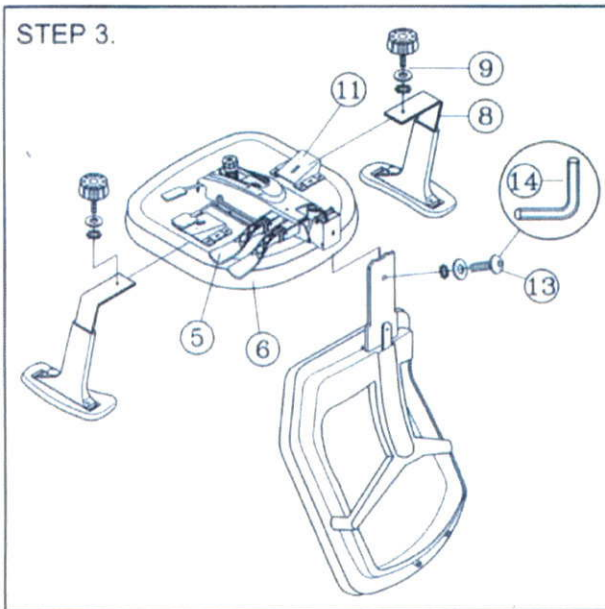

eurotech ASSEMBLY INSTRUCTION

Remove all items from the carton . Verify all pieces before assembly.

PART LIST

KEY QTY	DESCRIPTION	KEY QTY	DESCRIPTION	KEY QTY	DESCRIPTION	
1	5	Caster	7	1	Backrest	
2	1	Base	8	2	Armrest	
3	1	Seat Post	9	2	Arm Width Adjustment Knob + Washers	
4	1	Seat Post Cover	10	1	Backrest / Ratchet Screw 8x10 mm	
5	1	Mechanism	11	2	Arm Bracket	
6	1	Seat	12	1	Backrest Post	
				13	1	Backrest / Mechanism Bolt 8x25mm + Washers
				14	1	M6 Size Allen Wrench

PREVENTIVE MAINTENANCE AND WARNING!

- USE THIS PRODUCT ONLY FOR SEATING ONE PERSON AT A TIME
- DO NOT USE THIS CHAIR AS A STEP STOOL / LADDER.
- DO NOT SIT ON ANY PART OF THE CHAIR EXCEPT THE SEAT.
- DO NOT USE CHAIR ON UNEVEN FLOOR SURFACES.
- DO NOT USE CHAIR UNLESS ALL BOLTS, SCREWS AND KNOBS ARE TIGHT. AT LEAST EVERY SIX MONTHS, CHECK ALL BOLTS, SCREWS AND KNOBS TO BE SURE THEY ARE TIGHT.
- IF ANY PARTS ARE MISSING, BROKEN, DAMAGED OR WORN, STOP USE OF THE PRODUCT UNTIL REPAIRS ARE MADE USING FACTORY AUTHORIZED PARTS.
- DISPOSE OF PACKAGING PROPERLY. PLASTIC BAG IS NOT A TOY. DO NOT USE PLASTIC BAG AS HEAD COVERING - IT MAY CAUSE SUFFOCATION.
- FAILURE TO FOLLOW THESE WARNINGS COULD RESULT IN SERIOUS INJURY.