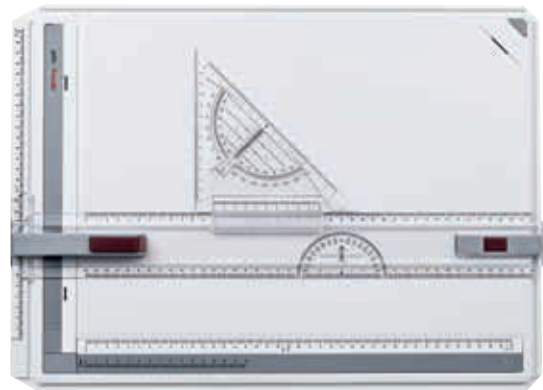

S0221691
255 x 129 x 1.6 mm
U 0.5 mm V

drawing boards

Tikky

2017 Catalogue

A rOtring drawing board is a robust board of unbreakable and non-warping material enabling stability and direct measurement for the best drawing precision. Available in A4 and A3 sizes, this professional and premium tool offer an ergonomic design for easy and comfortable working.

rOtring drawing table

High-quality drawing table with complete drawing system.

- Complete drawing system with drawing board laminated on all sides
- Anodised aluminium guide track with plastic guide coating
- Parallel straightedge with Stop-and-Go-mechanism
- Drawing head with STOP-and-GO mechanism
- Adjustable plastic tilter

S0213920 A2 (board size 700 x 600 x 16 mm)

rapid drawing board A4 and A3

Top of the line premium board.

- Robust board of unbreakable, non-warping material.
- Two magnetic clamp strips with central pushbutton operation and additional corner clamp at top-right hand corner for easy, secure and exact positioning of the media at all four corners. No danger of wrinkling the media when erasing.
- Parallel straightedge with Stop-and-Go-mechanism and second locking facility on A3 sized boards for added stability.
- Guide rails designed for permanently smooth, feather-light straight-edge movement.
- Media-size markings to aid in drawing the drawing field lines.
- Compass plotting scale for picking up radii quickly.
- Tilters for comfortable working.
- Rapid set square for drawing vertical, horizontal lines and angles, with full accuracy.