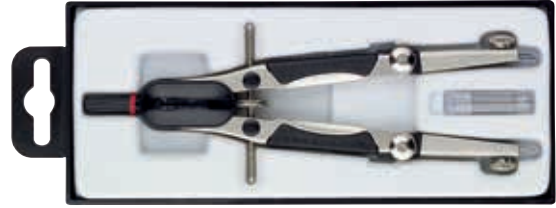

compasses

Compact

Compact Rapid Adjustment compass

- Rapid adjustment through operating the legs. Precise settings. Simultaneous opening and closing of both legs. High degree of protection against unintended leg opening and thus change in radius
- Plastic grip zone with dots for comfortable use
- Length: 170 mm. Circles up to $\varnothing$ 360 mm. Pivot: $\varnothing$ 4.0 mm
- Lead box and spare needle

S0676580