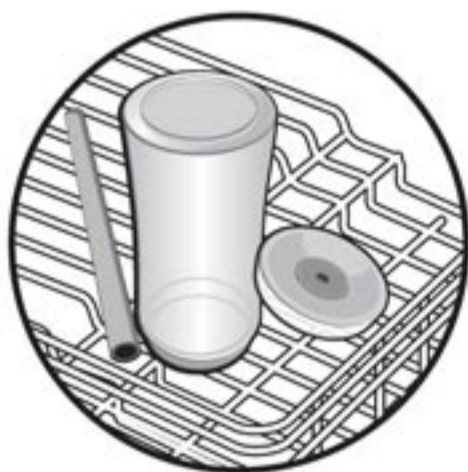

- If washing by hand, wash body, lid and straw with warm water in a mild detergent. Rinse lid, straw and body thoroughly before use.
- For best cleaning results, use a Contigo bottle brush, available at www.GoContigo.com.