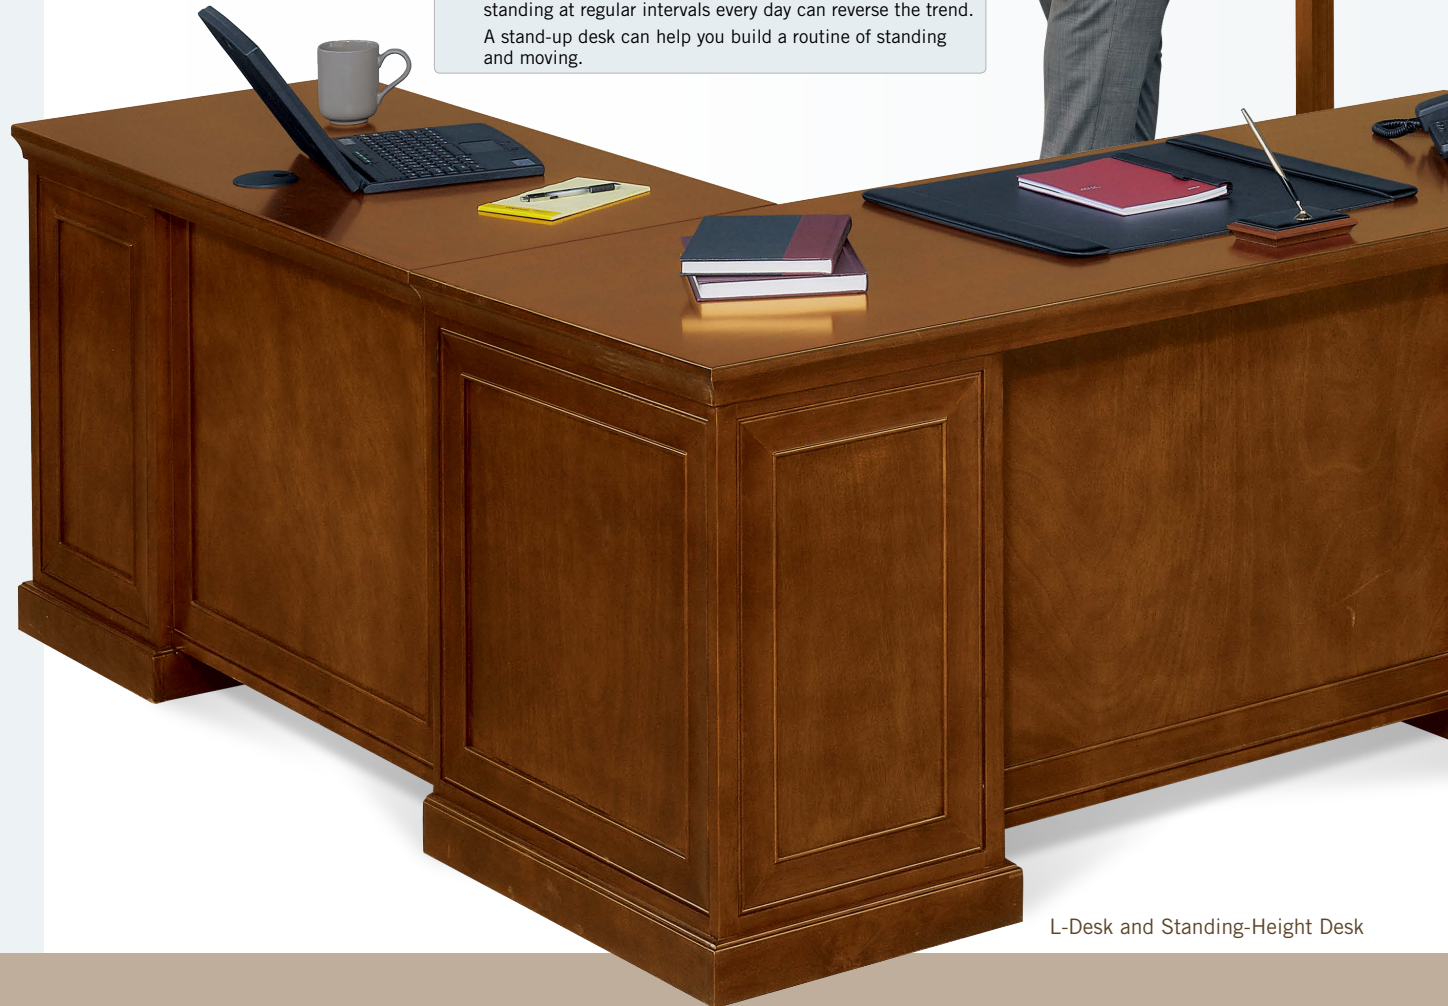

Statesman 72" bookcase ★★★★★ 5 out of 5

It arrived without a scratch on it because it was packaged so well. And the delivery was fast. Similar bookcases I have received from competitors have taken much longer to come. And it looks great.

Health Tip: Sitting at a desk all day can slow the metabolism and cause muscle degeneration, contributing to serious chronic conditions. Recent studies show that standing at regular intervals every day can reverse the trend. A stand-up desk can help you build a routine of standing and moving.