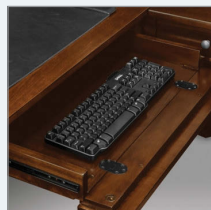

A Perfect Blend: Style, Options, Sizes and Price

The *NBF Signature Series Statesman Collection* provides plenty of options that make good sense. You can meet each individual's needs, yet maintain a distinctive, consistent style throughout your office space. All items ship quickly, too, so you can set up right away.

Small desks fit compact spaces. Tall desks help you build a healthy standing regimen into your workday. Storage options abound in every desk and a host of accessory furniture is perfect for keeping you organized.

The transitional style marries traditional and modern design elements, bringing you furniture that is comfortable in any interior, at prices you wouldn't expect for furniture of this quality.

Chestnut Cherry finish on veneers is warm and inviting. Picture frame detailing and crown molding add a decorative touch. Modern, rectilinear hardware has a brushed nickel finish.

Special features, like center desk drawers that convert easily to keyboard trays and optional charge-and-connect pop-up stations integrate technology smoothly into your furniture.

Superb Craftsmanship with Great Details:

Center drawer in desks converts to keyboard tray.