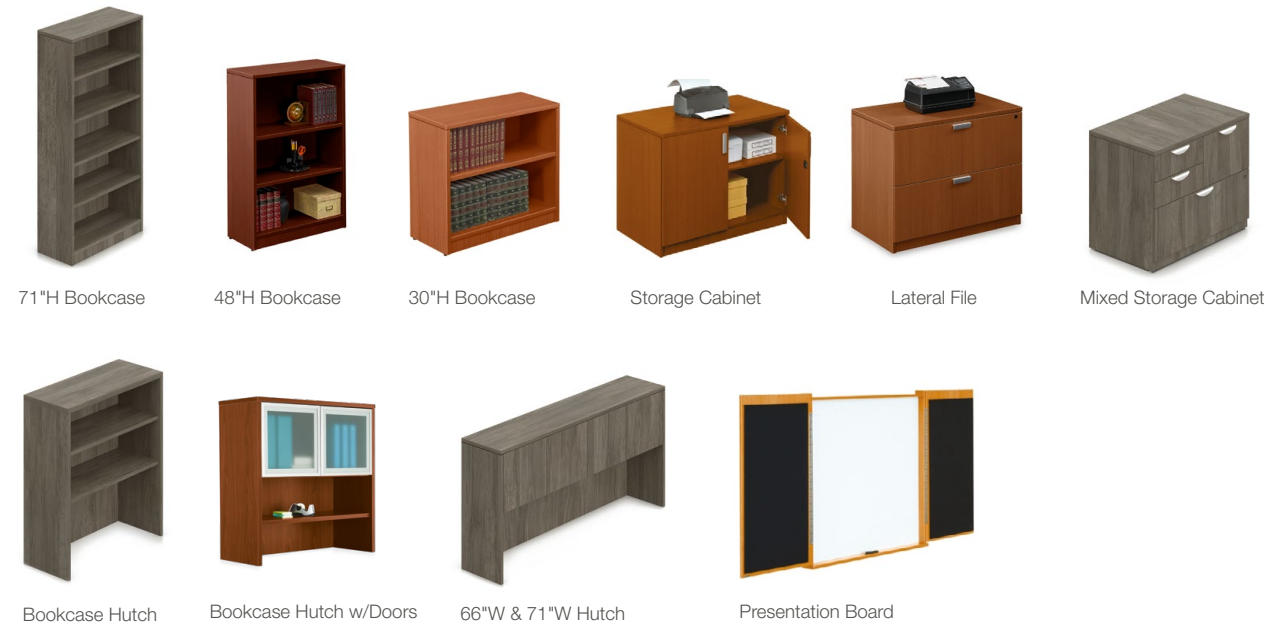

Inside view of Reception L-Desk. Shown with optional keyboard tray and center drawer.

For additional information and to view a product video
Search:
Contemporary @ NBF.com

Quality is in the Details:

Safe vinyl edges protect from bumps.

Grommets provide efficient wire management.

Two hardware styles included — you choose.

Drawers open smoothly and provide plenty of storage space.

Contemporary Collection

Desk and Table Options:

Executive Desk Bowfront Desk Compact Desk Compact Corner Desk Compact L-Desk Reception Desk

Executive-L Desk Bowfront L-Desk Bowfront U-Desk U-Desk 66"W Credenza 71"W Credenza Adjustable-Height Desk

Storage Options and Accessories:

71"H Bookcase 48"H Bookcase 30"H Bookcase Storage Cabinet Lateral File Mixed Storage Cabinet