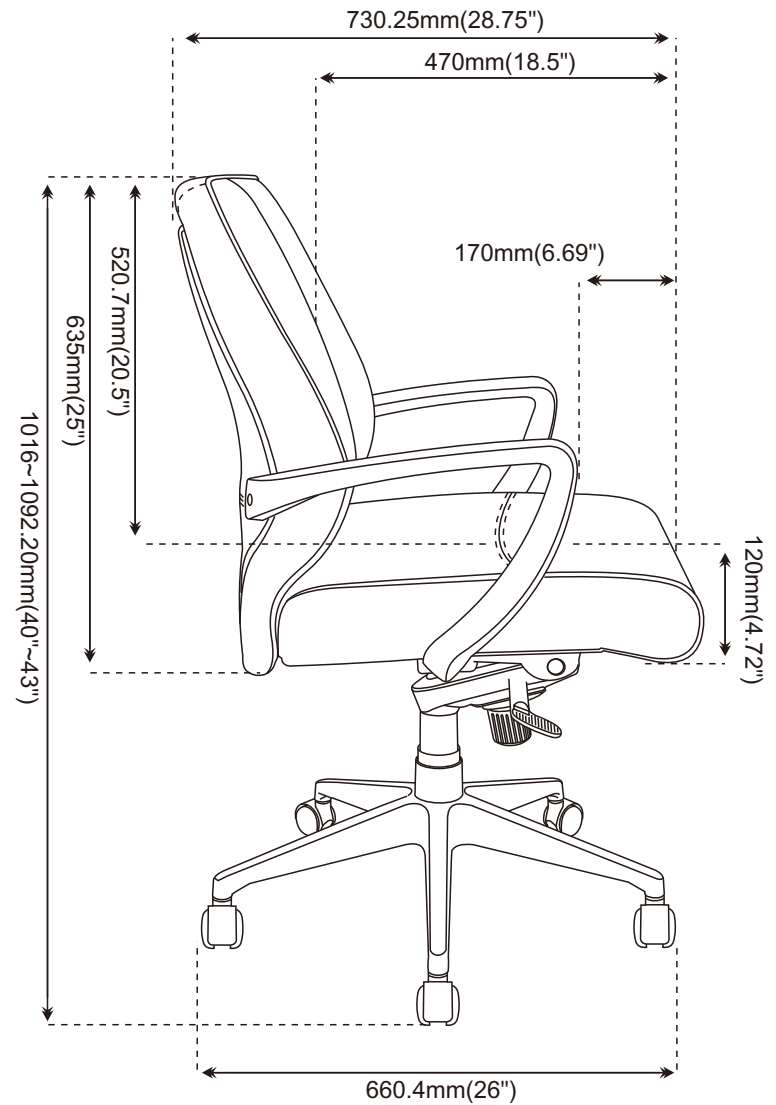

TP350-Mid Back Chair

Sep 04th, 2015

Chair N.W.:21.57KGS/47.5LBS

Chair G.W.:24.57KGS/51.17LBS

Cylinder:76mm Stroke

75mm Taper

From floor to the bottom of cylinder:43mm