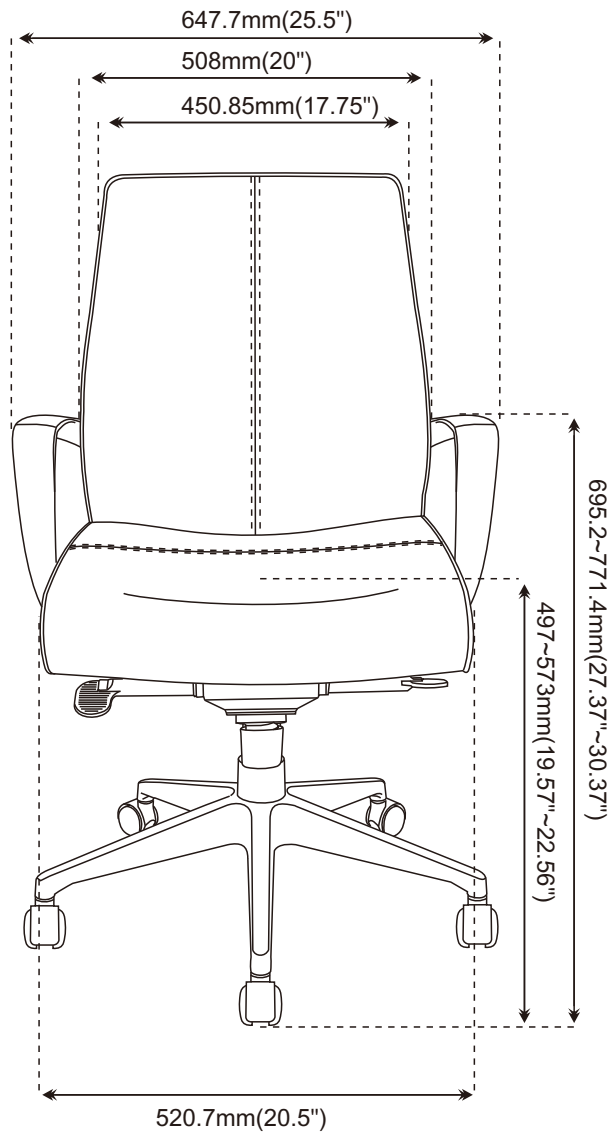

TP350-Mid Back Chair

Sep 04th, 2015

Chair N.W.:21.57KGS/47.5LBS

Chair G.W.:24.57KGS/51.17LBS

Cylinder:76mm Stroke

75mm Taper

From floor to the bottom of cylinder:43mm