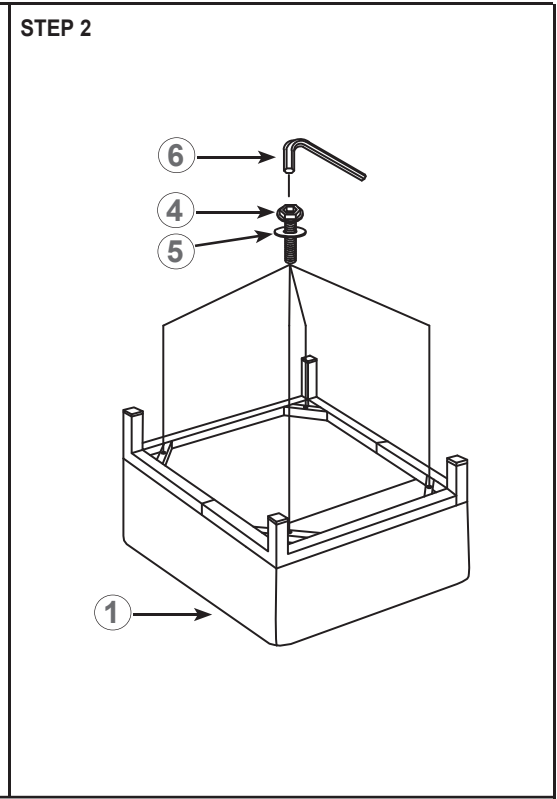

PARTS – remove all the parts from the carton and verify part quantities as indicated on this parts list.

①

SEAT CUSHION- QTY: 1

②

STEEL BASE - QTY: 1

③

1/4" x 3/4" SCREW - QTY: 4

④

1/4" x 2" SCREW - QTY: 4

⑤

WASHER - QTY: 4

⑥

ALLEN KEY - QTY: 1

Important: Use this chair for its intended purpose only. This chair is to be used by one person at a time. Do not lean back on 2 wheels or use the chair as a step ladder. Be sure all screws are properly tightened. Save the Allen wrench to periodically tighten the screws in the future, if they become loose.