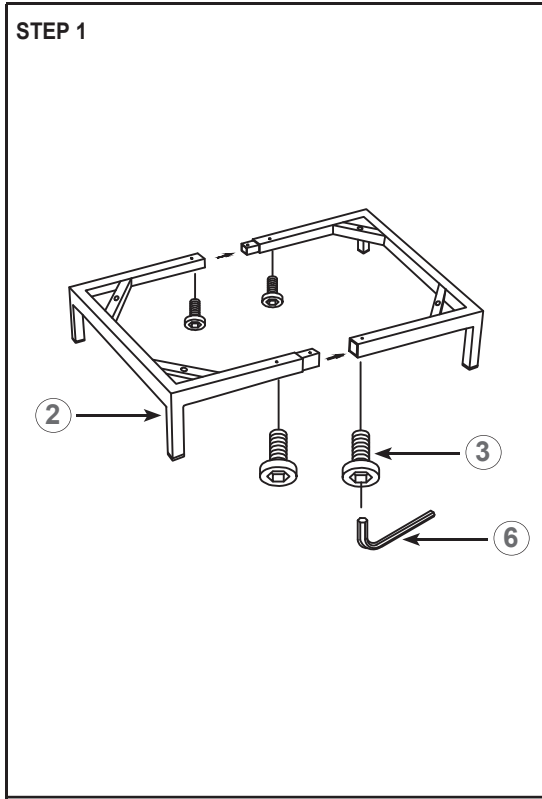

PARTS – remove all the parts from the carton and verify part quantities as indicated on this parts list.

①

SEAT CUSHION- QTY: 1

②

STEEL BASE - QTY: 1

③

1/4" x 3/4" SCREW - QTY: 4

④

1/4" x 2" SCREW - QTY: 4

⑤

WASHER - QTY: 4

⑥

ALLEN KEY - QTY: 1

Important: Use this chair for its intended purpose only. This chair is to be used by one person at a time. Do not lean back on 2 wheels or use the chair as a step ladder. Be sure all screws are properly tightened. Save the Allen wrench to periodically tighten the screws in the future, if they become loose.