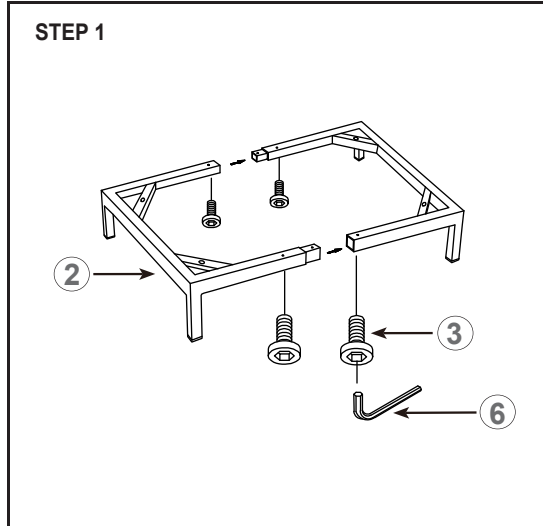

PARTS – remove all the parts from the carton and verify part quantities as indicated on this parts list.

<p>①</p>  <p>CUSHION – QTY: 1</p>
<p>②</p>  <p>STEEL BASE – QTY: 1</p>
<p>③</p>  <p>1/4*3/4"SCREW – QTY: 4</p>
<p>④</p>  <p>1/4*2" SCREW – QTY: 4</p>
<p>⑤</p>  <p>WASHER – QTY: 4</p>
<p>⑥</p>  <p>ALLEN KEY – QTY: 1</p>

Important: Use this chair for its intended purpose only. This chair is to be used by one person at a time. Do not lean back on 2 wheels or use the chair as a step ladder. Be sure all screws are properly tightened. Save the Allen wrench to periodically tighten the screws in the future, if they become loose.