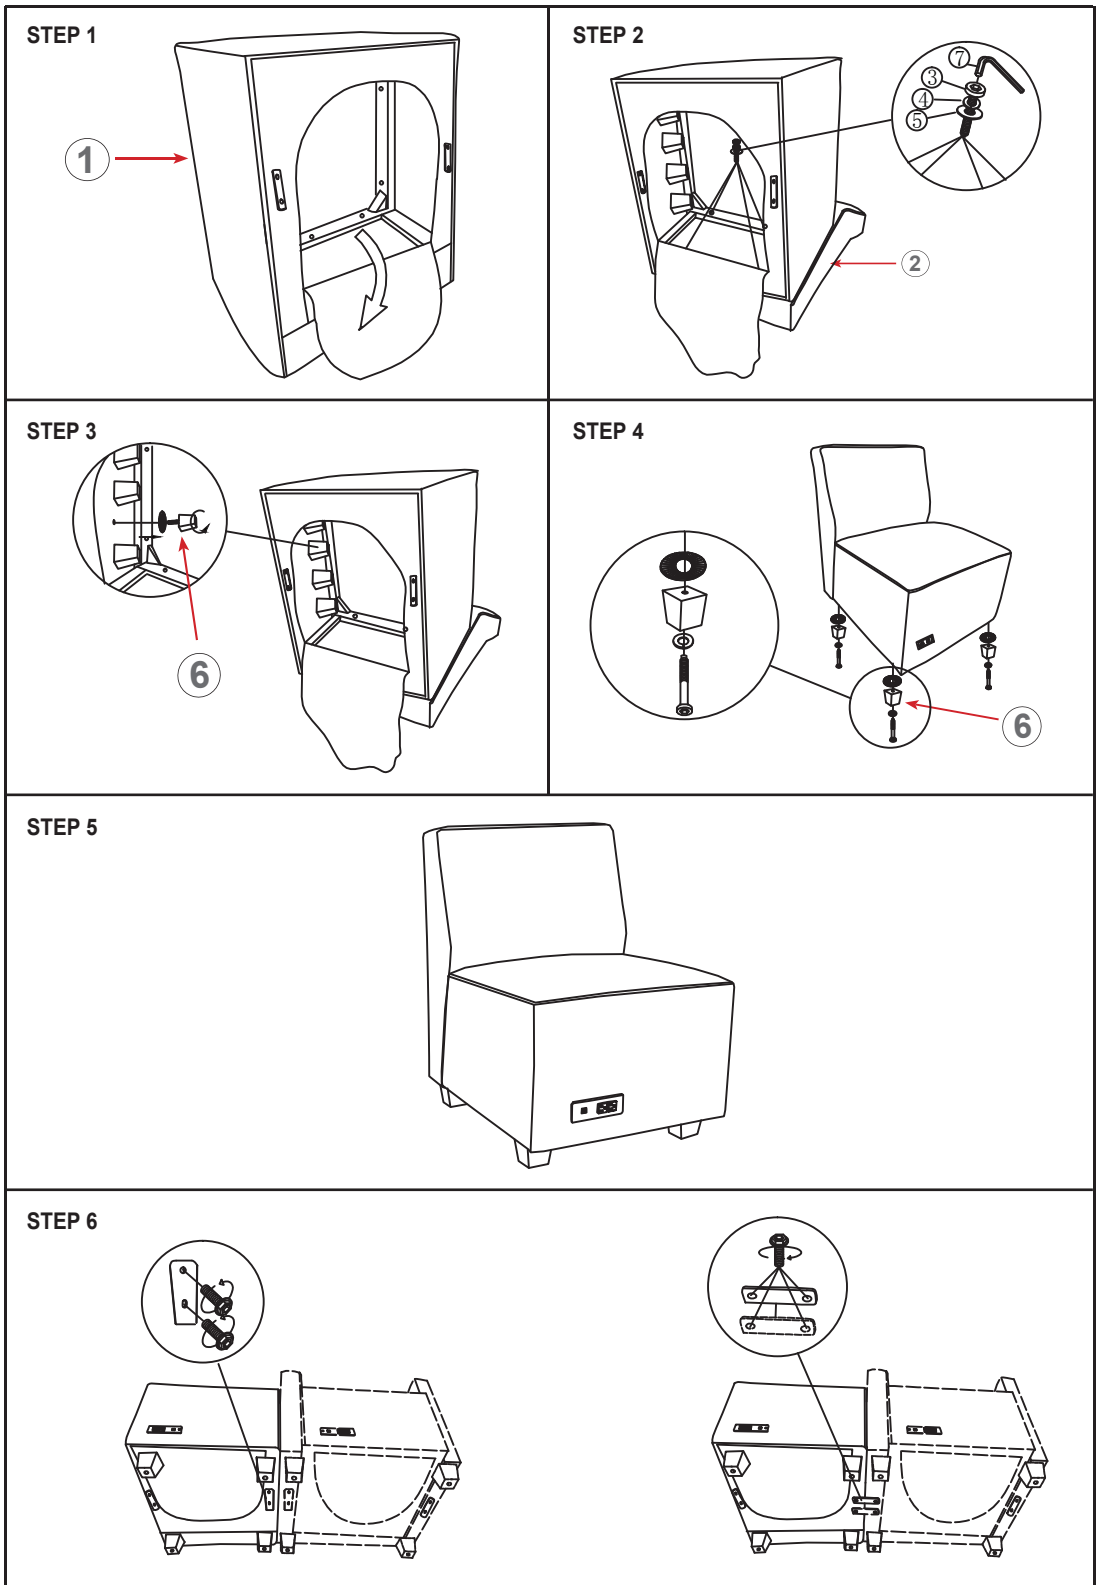

**PARTS** – remove all the parts from the carton and verify part quantities as indicated on this parts list.

<p>①</p>  <p>SEAT CUSHION – QTY: 1</p>
<p>②</p>  <p>BACK CUSHION – QTY: 1</p>
<p>③</p>  <p>5/16"×2-1/2" SCREW – QTY: 4</p>
<p>④</p>  <p>WASHER – QTY: 4</p>
<p>⑤</p>  <p>WASHER – QTY: 4</p>
<p>⑥</p>  <p>LEG – QTY: 4</p>
<p>⑦</p>  <p>ALLEN KEY – QTY: 1</p>

Important: Use this chair for its intended purpose only. This chair is to be used by one person at a time. Do not lean back on 2 wheels or use the chair as a step ladder. Be sure all screws are properly tightened. Save the Allen wrench to periodically tighten the screws in the future, if they become loose.