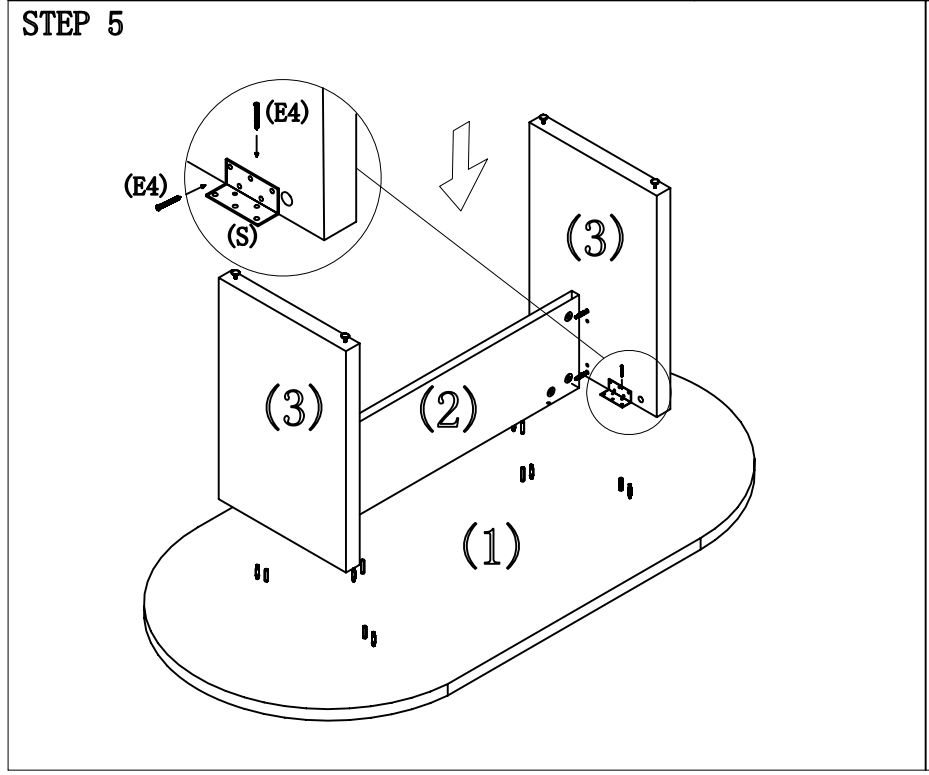

(1) Top  1PCS	(2) Center Support  1PCS	(3) Base  2PCS	(A) Dowel  10PCS+1	(B) Cam Pin  10PCS+1	(C) Cam Lock  10PCS+1	(D) Leg Leveller  4PCS	(p) Cam Cover  10PCS+1	(E4) Wood Screw  40PCS+2	(S) Corner Bracket  4PCS
---	---	---	--	---	--	---	--	---	--

71" RACETRACK TOP
NAP-35
 71"W*35"D*29"H

OSP
 furniture
877-OSP-WORX
(677-9679)
Always lay components on A clean, soft-cushioned surface during assembly.