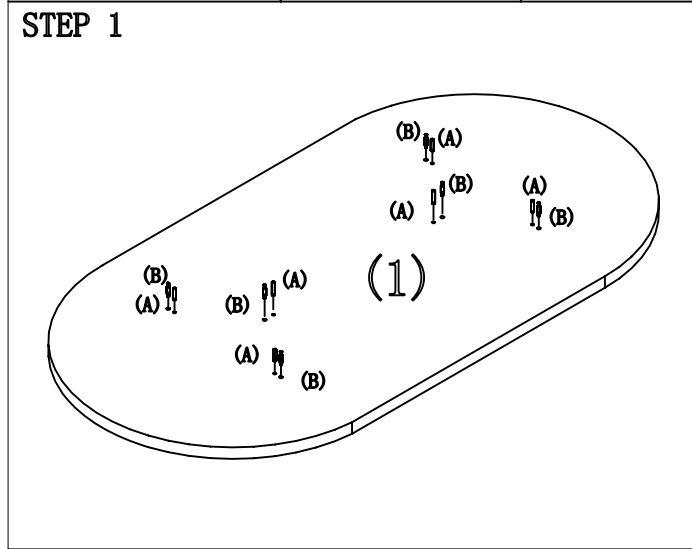

(1) Top  1PCS	(2) Center Support  1PCS	(3) Base  2PCS	(A) Dowel  10PCS+1	(B) Cam Pin  10PCS+1	(C) Cam Lock  10PCS+1	(D) Leg Leveller  4PCS	(p) Cam Cover  10PCS+1	(E4) Wood Screw  40PCS+2	(S) Corner Bracket  4PCS
---	---	---	--	---	--	---	--	---	--

71" RACETRACK TOP
NAP-35
 71"W*35"D*29"H

OSP
 furniture
877-OSP-WORX
(677-9679)
Always lay components on A clean, soft-cushioned surface during assembly.