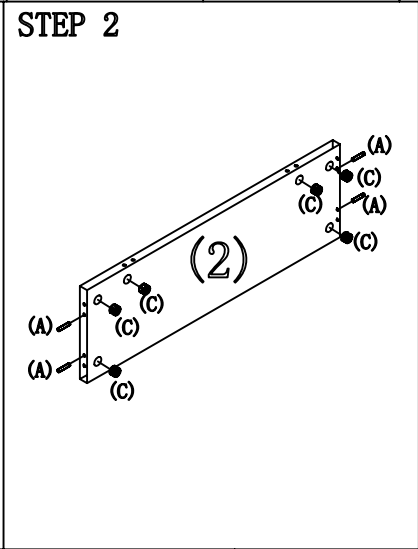

(1) Top  1PCS	(2) Center Support  1PCS	(3) Base  2PCS	(A) Dowel  10PCS+1	(B) Cam Pin  10PCS+1	(C) Cam Lock  10PCS+1	(D) Leg Leveller  4PCS	(p) Cam Cover  10PCS+1	(E4) Wood Screw  40PCS+2	(S) Corner Bracket  4PCS
---	---	---	--	---	--	---	--	---	--

71" RACETRACK TOP
NAP-35
 71"W*35"D*29"H

OSP
 furniture
877-OSP-WORX
(677-9679)
Always lay components on A clean, soft-cushioned surface during assembly.