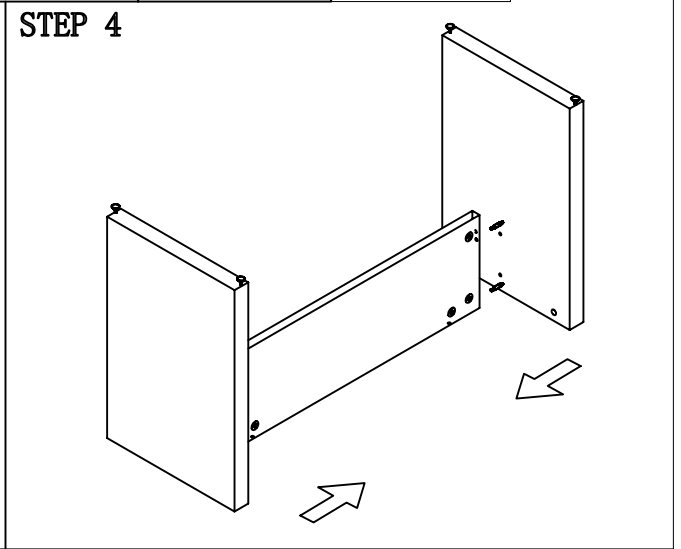

(1) Top  1PCS	(2) Center Support  1PCS	(3) Base  2PCS	(A) Dowel  10PCS+1	(B) Cam Pin  10PCS+1	(C) Cam Lock  10PCS+1	(D) Leg Leveller  4PCS	(p) Cam Cover  10PCS+1	(E4) Wood Screw  40PCS+2	(S) Corner Bracket  4PCS
---	---	---	--	---	--	---	--	---	--

71" RACETRACK TOP
NAP-35
 71"W*35"D*29"H

OSP
 furniture
877-OSP-WORX
(677-9679)
Always lay components on A clean, soft-cushioned surface during assembly.