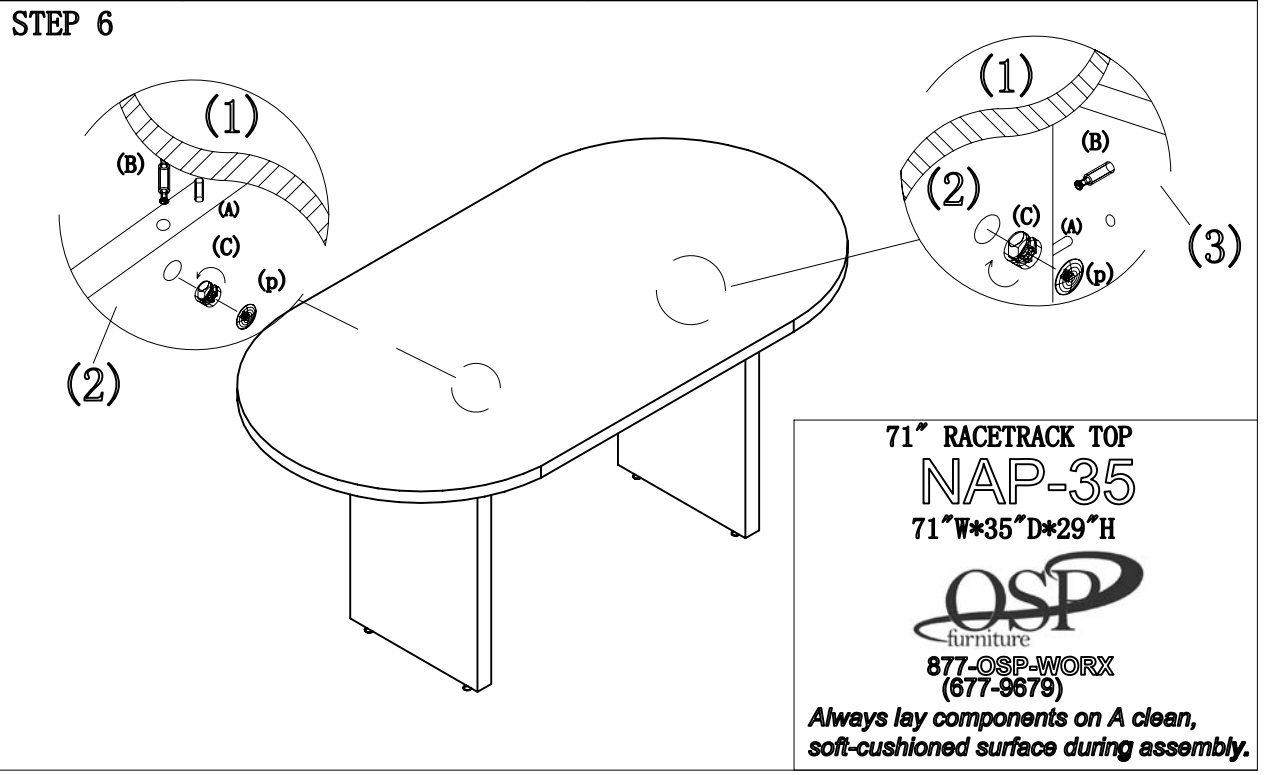

(1) Top  1PCS	(2) Center Support  1PCS	(3) Base  2PCS	(A) Dowel  10PCS+1	(B) Cam Pin  10PCS+1	(C) Cam Lock  10PCS+1	(D) Leg Leveller  4PCS	(p) Cam Cover  10PCS+1	(E4) Wood Screw  40PCS+2	(S) Corner Bracket  4PCS
---	---	---	--	---	--	---	--	---	--

71" RACETRACK TOP
NAP-35
 71"W*35"D*29"H

OSP
 furniture
877-OSP-WORX
(677-9679)
Always lay components on A clean, soft-cushioned surface during assembly.