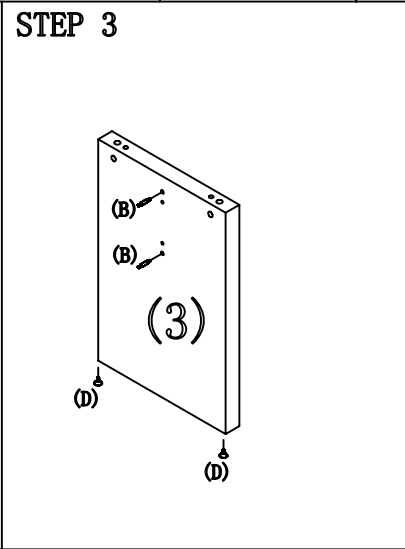

(1) Top  1PCS	(2) Center Support  1PCS	(3) Base  2PCS	(A) Dowel  10PCS+1	(B) Cam Pin  10PCS+1	(C) Cam Lock  10PCS+1	(D) Leg Leveller  4PCS	(p) Cam Cover  10PCS+1	(E4) Wood Screw  40PCS+2	(S) Corner Bracket  4PCS
---	---	---	--	---	--	---	--	---	--

71" RACETRACK TOP
NAP-35
 71"W*35"D*29"H

OSP
 furniture
877-OSP-WORX
(677-9679)
Always lay components on A clean, soft-cushioned surface during assembly.