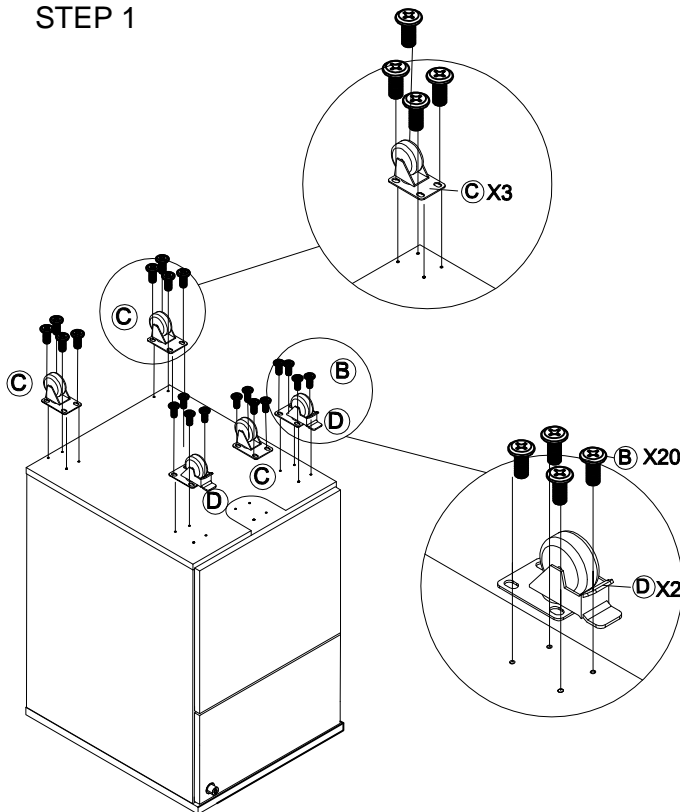

COMPONENTS

(A) Mobile BF Pedestal - 1pc

HARDWARE & TOOLS

(B) Screw Ø6 x15mm
-21pcs

(C) Caster with no
Lock-3pcs

(D) Caster with
Lock-2pcs

(E) Keys-1pc

Tools Required for Assembly

Philips Screw Driver for

(B) Screw Ø6 x12mm

INSTRUCTIONS - Do not use power tools to assemble

STEP 1

STEP 2

COMPLETED