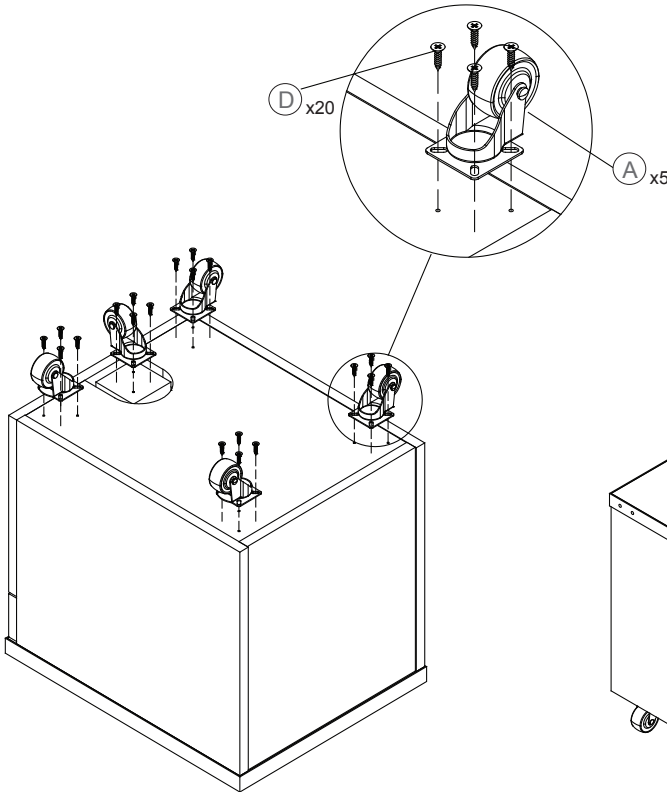

Congratulations on the purchase of your new *Signature Series* product!

HARDWARE & TOOLS

(A) Caster - 5pcs

(B) File Clip - 2pcs

(C) Metal Bar-300mm - 1pc

(D) Screw M4*16 - 20pcs

Tools Required for Assembly

Philips Screw Driver

INSTRUCTIONS

STEP 1

STEP 2