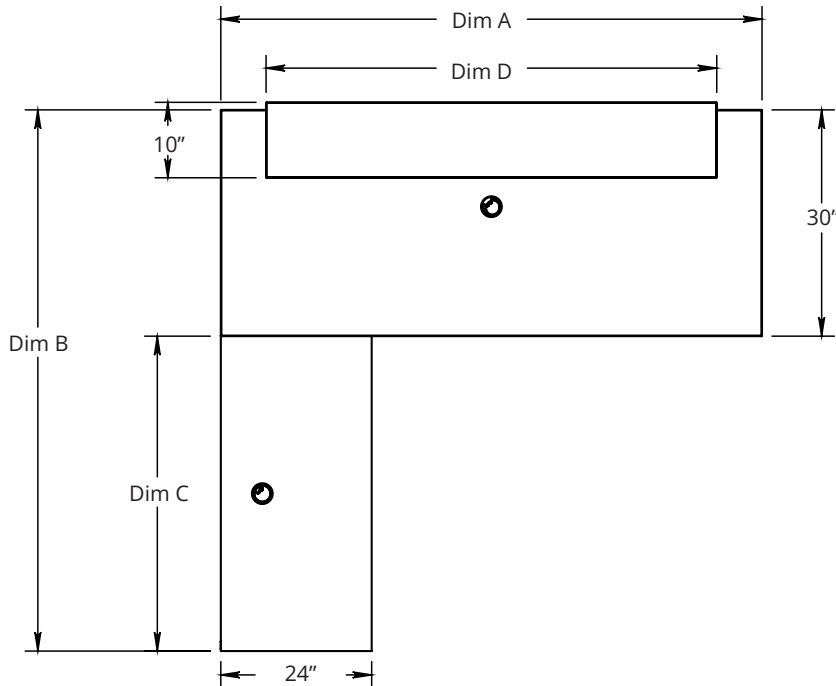

VANGUARD RECEPTION DESK - Stationary, L Shape

A fully enclosed reception desk in an L shape configuration. This workstation showcases a beautiful, timeless design. It leverages high quality components and thoughtful engineering to provide a great user experience and an extended product life. Proudly made in Wisconsin.

- Workstation includes:
 - Five 3" grommet holes (4 on main worksurface, 1 on return)
 - Five 3" grommet inserts
 - Adjustable foot glides
- Made in Wisconsin
- Universal return - unit can be assembled as a right OR left return
- Load Capacity: 300 lbs
- Materials: 1-1/4" thermally fused laminate
- Sizes:
 - 24" x 60" x 60" x 30"
 - 24" x 60" x 66" x 30"
 - 24" x 60" x 72" x 30"
 - 24" x 78" x 60" x 30"
 - 24" x 78" x 66" x 30"
 - 24" x 78" x 72" x 30"

VANGUARD RECEPTION DESK - Stationary, L Shape

Part #	Desk Size	Dim A	Dim B	Dim C	Dim D
YNPSRBLNS24606030295	24" x 60" x 60" x 30"	59.75"	59.75"	29.75"	47.75"
YNPSRBLNS24606630295	24" x 60" x 66" x 30"	65.75"	59.75"	29.75"	53.75"
YNPSRBLNS24607230295	24" x 60" x 72" x 30"	71.75"	59.75"	29.75"	59.75"
YNPSRBLNS24786030295	24" x 78" x 60" x 30"	59.75"	57.75"	47.75"	47.75"
YNPSRBLNS24786630295	24" x 78" x 66" x 30"	65.75"	57.75"	47.75"	53.75"
YNPSRBLNS24787230295	24" x 78" x 72" x 30"	71.75"	57.75"	47.75"	59.75"

Showing left return configuration