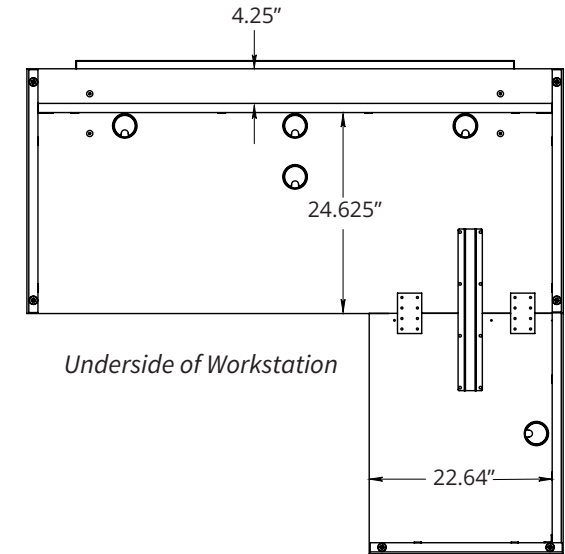

VANGUARD RECEPTION DESK - Stationary, L Shape

A fully enclosed reception desk in an L shape configuration. This workstation showcases a beautiful, timeless design. It leverages high quality components and thoughtful engineering to provide a great user experience and an extended product life. Proudly made in Wisconsin.

- Workstation includes:
 - Five 3" grommet holes (4 on main worksurface, 1 on return)
 - Five 3" grommet inserts
 - Adjustable foot glides
- Made in Wisconsin
- Universal return - unit can be assembled as a right OR left return
- Load Capacity: 300 lbs
- Materials: 1-1/4" thermally fused laminate
- Sizes:
 - 24" x 60" x 60" x 30"
 - 24" x 60" x 66" x 30"
 - 24" x 60" x 72" x 30"
 - 24" x 78" x 60" x 30"
 - 24" x 78" x 66" x 30"
 - 24" x 78" x 72" x 30"

VANGUARD RECEPTION DESK - Stationary, L Shape

Part #	Desk Size	Dim A	Dim B	Dim C	Dim D
YNPSRBLNS24606030295	24" x 60" x 60" x 30"	59.75"	59.75"	29.75"	47.75"
YNPSRBLNS24606630295	24" x 60" x 66" x 30"	65.75"	59.75"	29.75"	53.75"
YNPSRBLNS24607230295	24" x 60" x 72" x 30"	71.75"	59.75"	29.75"	59.75"
YNPSRBLNS24786030295	24" x 78" x 60" x 30"	59.75"	57.75"	47.75"	47.75"
YNPSRBLNS24786630295	24" x 78" x 66" x 30"	65.75"	57.75"	47.75"	53.75"
YNPSRBLNS24787230295	24" x 78" x 72" x 30"	71.75"	57.75"	47.75"	59.75"

Showing left return configuration