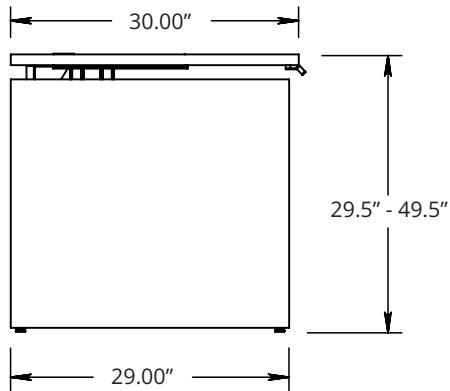

- Workstation includes:
  - Two 3” grommet holes
  - Two 3” grommet inserts
  - 4-button programmable control switch
  - Adjustable foot glides
  - Front modesty panel to fully enclose the unit
- Made in Wisconsin
- Lifting Capacity: 300 lbs (base only)
- Travel Speed: 1.5” per second
- Travel Range: 29.5” - 49.5”
- Safety Features: collision detection & overload protection
- Materials:
  - Laminate: 1-1/4” thermally fused laminate
  - Height adjustable leg columns: anodized aluminum
  - Other metal components: powder coated steel
- Made with high end, German-made gears and motors
- Utilizes one control box and two inline motors (one in each leg column)
- Control box is programmed in-house at the Wisconsin-based mfg. plant
- Sizes:
  - 30” x 60”
  - 30” x 66”
  - 30” x 72”
- Note: the laminate panel behind the modesty is always black

VANGUARD EXECUTIVE DESK - Electric Height Adjustable, Rectangle

Part #	Desk Size	Dim A	Dim B
YNPEBS306030295	30" x 60"	59.75"	56.75"
YNPEBS306630295	30" x 66"	65.75"	62.75"
YNPEBS307230295	30" x 72"	71.75"	68.75"