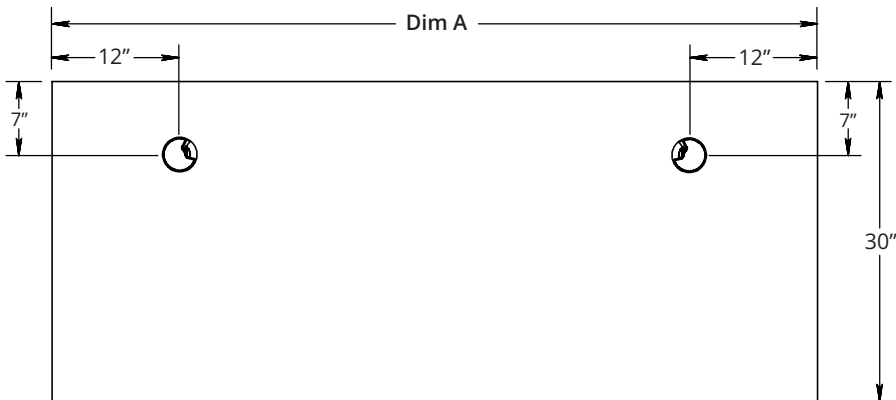

- Workstation includes:
  - Two 3” grommet holes
  - Two 3” grommet inserts
  - 4-button programmable control switch
  - Adjustable foot glides
  - Front modesty panel to fully enclose the unit
- Made in Wisconsin
- Lifting Capacity: 300 lbs (base only)
- Travel Speed: 1.5” per second
- Travel Range: 29.5” - 49.5”
- Safety Features: collision detection & overload protection
- Materials:
  - Laminate: 1-1/4” thermally fused laminate
  - Height adjustable leg columns: anodized aluminum
  - Other metal components: powder coated steel
- Made with high end, German-made gears and motors
- Utilizes one control box and two inline motors (one in each leg column)
- Control box is programmed in-house at the Wisconsin-based mfg. plant
- Sizes:
  - 30” x 60”
  - 30” x 66”
  - 30” x 72”
- Note: the laminate panel behind the modesty is always black

VANGUARD EXECUTIVE DESK - Electric Height Adjustable, Rectangle

Part #	Desk Size	Dim A	Dim B
YNPEBS306030295	30" x 60"	59.75"	56.75"
YNPEBS306630295	30" x 66"	65.75"	62.75"
YNPEBS307230295	30" x 72"	71.75"	68.75"