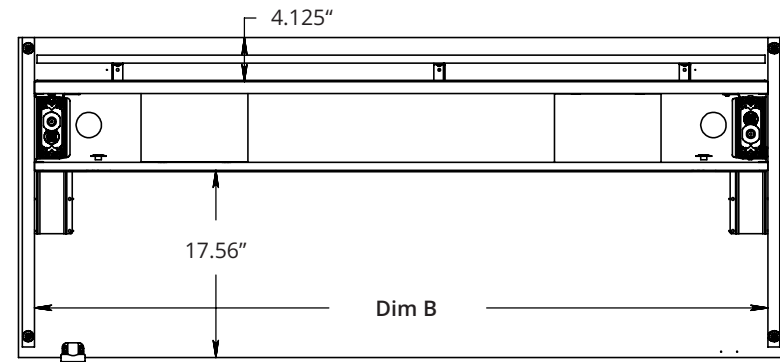

- Workstation includes:
  - Two 3” grommet holes
  - Two 3” grommet inserts
  - 4-button programmable control switch
  - Adjustable foot glides
  - Front modesty panel to fully enclose the unit
- Made in Wisconsin
- Lifting Capacity: 300 lbs (base only)
- Travel Speed: 1.5” per second
- Travel Range: 29.5” - 49.5”
- Safety Features: collision detection & overload protection
- Materials:
  - Laminate: 1-1/4” thermally fused laminate
  - Height adjustable leg columns: anodized aluminum
  - Other metal components: powder coated steel
- Made with high end, German-made gears and motors
- Utilizes one control box and two inline motors (one in each leg column)
- Control box is programmed in-house at the Wisconsin-based mfg. plant
- Sizes:
  - 30” x 60”
  - 30” x 66”
  - 30” x 72”
- Note: the laminate panel behind the modesty is always black

VANGUARD EXECUTIVE DESK - Electric Height Adjustable, Rectangle

Part #	Desk Size	Dim A	Dim B
YNPEBS306030295	30" x 60"	59.75"	56.75"
YNPEBS306630295	30" x 66"	65.75"	62.75"
YNPEBS307230295	30" x 72"	71.75"	68.75"