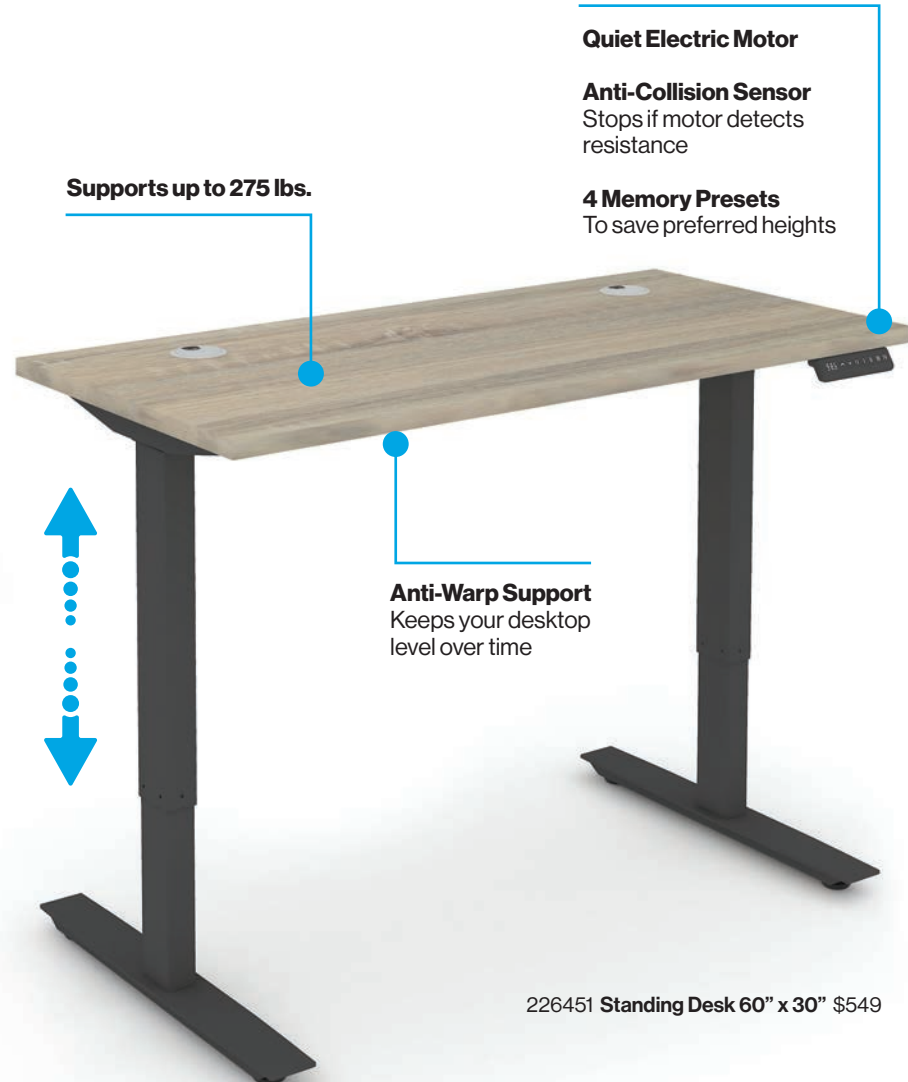

Upward

- Budget-friendly workhorse
- Mix and match colors
- Your go-to ergonomic essential

Scratch-Resistant Laminate Top

Black Southern Walnut Stormy Gray

Sunlight Ash White

Base

Black Silver White

Supports up to 275 lbs.

Quiet Electric Motor

Anti-Collision Sensor
Stops if motor detects resistance

4 Memory Presets
To save preferred heights

Anti-Warp Support
Keeps your desktop level over time

226451 Standing Desk 60" x 30" $549

Allure

- Premium design details
- Part of a complete office collection
- Ideal for offices and customer-facing workspaces

Colors

Southern Walnut/Black Stormy Gray/Ashwood White Stormy Gray/Black