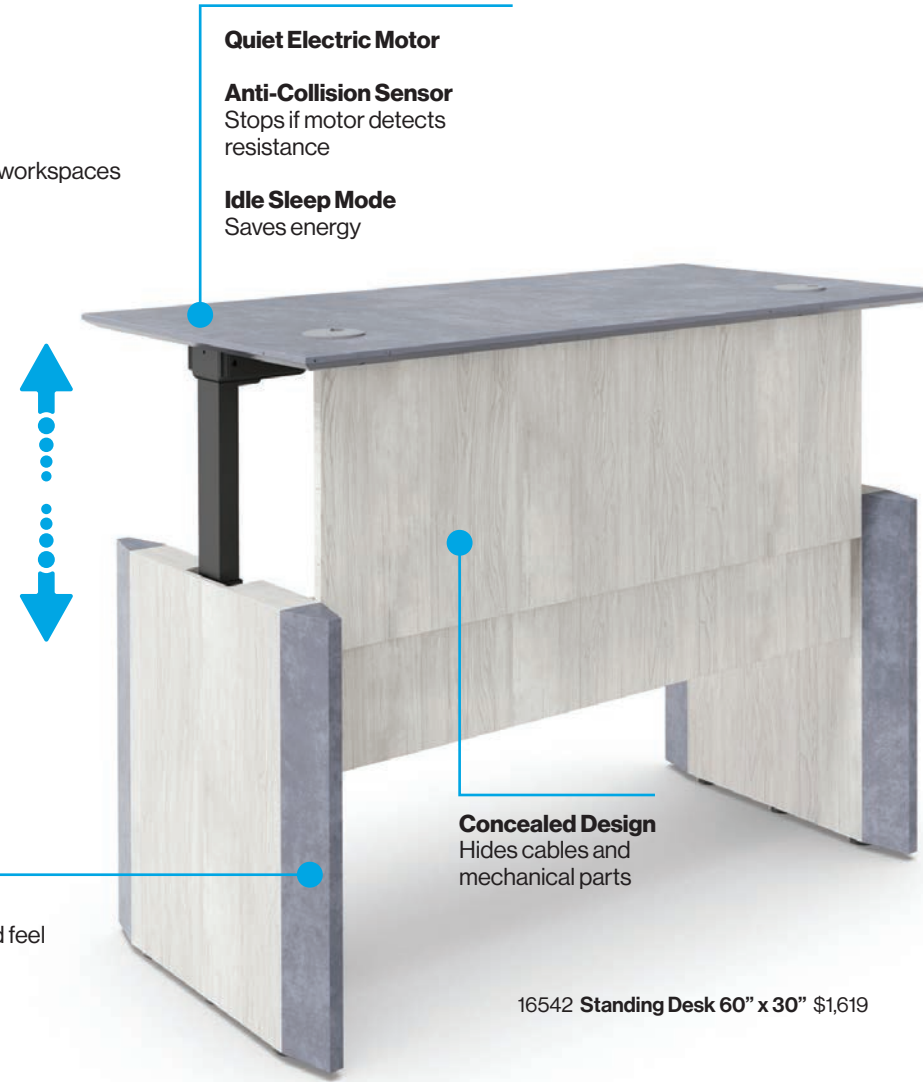

Quiet Electric Motor

Anti-Collision Sensor
Stops if motor detects resistance

Idle Sleep Mode
Saves energy

Tapered Edges
For a refined look and feel

Concealed Design
Hides cables and mechanical parts

16542 Standing Desk 60" x 30" $1,619