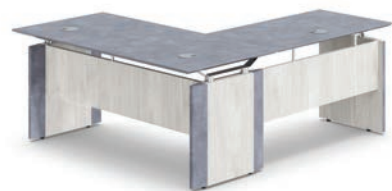

Bestseller