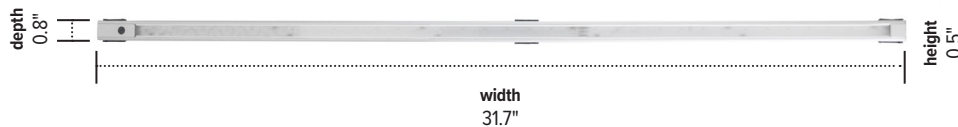

Lucera Series

under cabinet LED light

Lucera Series

under cabinet LED light

occupancy sensor

LUCERA-24-SLV

LUCERA-36-SLV

Product specs

- 2 lengths: 24.0", 36.0" (nominal)
- 24.0"= 250 lumens | 36.0" = 420 lumens
- 24.0"= 6W | 36.0" = 10W
- 3500K color temperature
- 85 CRI
- 50,000 hours lamp life
- Continuous dimmer
- 9.0' power cord
- Power source is UL listed
- Daisy chain configurations include 24.0" jumper cord(s)
- Mounting hardware includes: magnets, and wood screws
- Warranty: 15 yrs. (structural) / 1 yr. LED (transformer)

Model

- LUCERA-24-SLV set of one
- LUCERA-36-SLV set of one
- LUCERA-24X2-SLV set of two
- LUCERA-36X2-SLV set of two
- LUCERA-24X3-SLV set of three
- LUCERA-36X3-SLV set of three
- LUCERA-24X4-SLV set of four
- LUCERA-36X4-SLV set of four