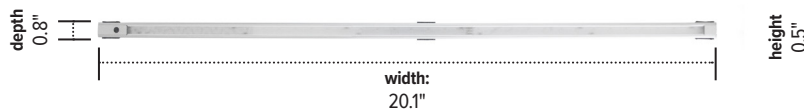

Lucera Series

under cabinet LED light

Lucera Series

under cabinet LED light

occupancy sensor

LUCERA-24-SLV

LUCERA-36-SLV

Product specs

- 2 lengths: 24.0", 36.0" (nominal)
- 24.0"= 250 lumens | 36.0" = 420 lumens
- 24.0"= 6W | 36.0" = 10W
- 3500K color temperature
- 85 CRI
- 50,000 hours lamp life
- Continuous dimmer
- 9.0' power cord
- Power source is UL listed
- Daisy chain configurations include 24.0" jumper cord(s)
- Mounting hardware includes: magnets, and wood screws
- Warranty: 15 yrs. (structural) / 1 yr. LED (transformer)

Model

- LUCERA-24-SLV set of one
- LUCERA-36-SLV set of one
- LUCERA-24X2-SLV set of two
- LUCERA-36X2-SLV set of two
- LUCERA-24X3-SLV set of three
- LUCERA-36X3-SLV set of three
- LUCERA-24X4-SLV set of four
- LUCERA-36X4-SLV set of four