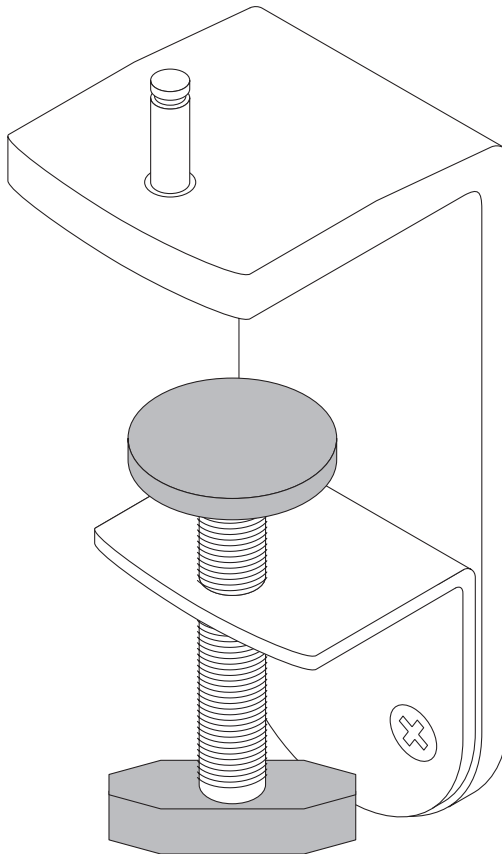

## Desk Clamp

for Lustré Desktop Lights

Model DC-LX3-SLV

DC-LX3 Rev A 4/17

Package Contents: 1 Desk Clamp

# INSTALLATION

**STEP 1: ATTACH CLAMP**

- Turn the handle to securely attach the clamp to a desk or table.

**STEP 2: INSTALL BOTTOM POST ON LAMP**

- Insert the bottom post on the lamp into the clamp.