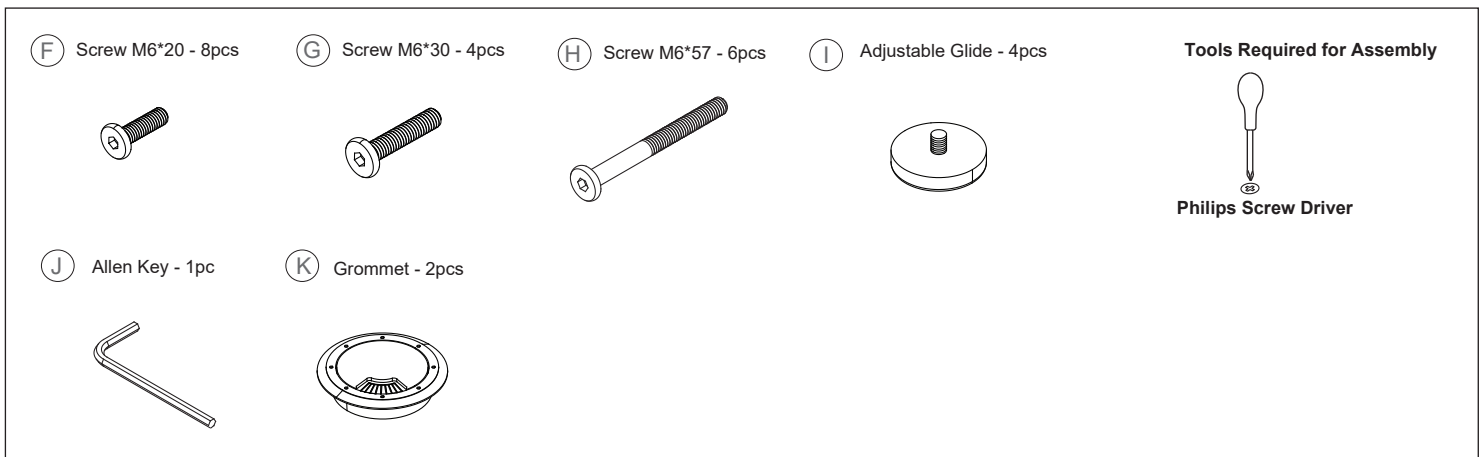

Rivet- 60/66/72" Top And Base

Assembly Instructions

COMPONENTS

HARDWARE & TOOLS

INSTRUCTIONS

Rivet- 60/66/72" Top And Base

Assembly Instructions

INSTRUCTIONS

STEP 2

STEP 3